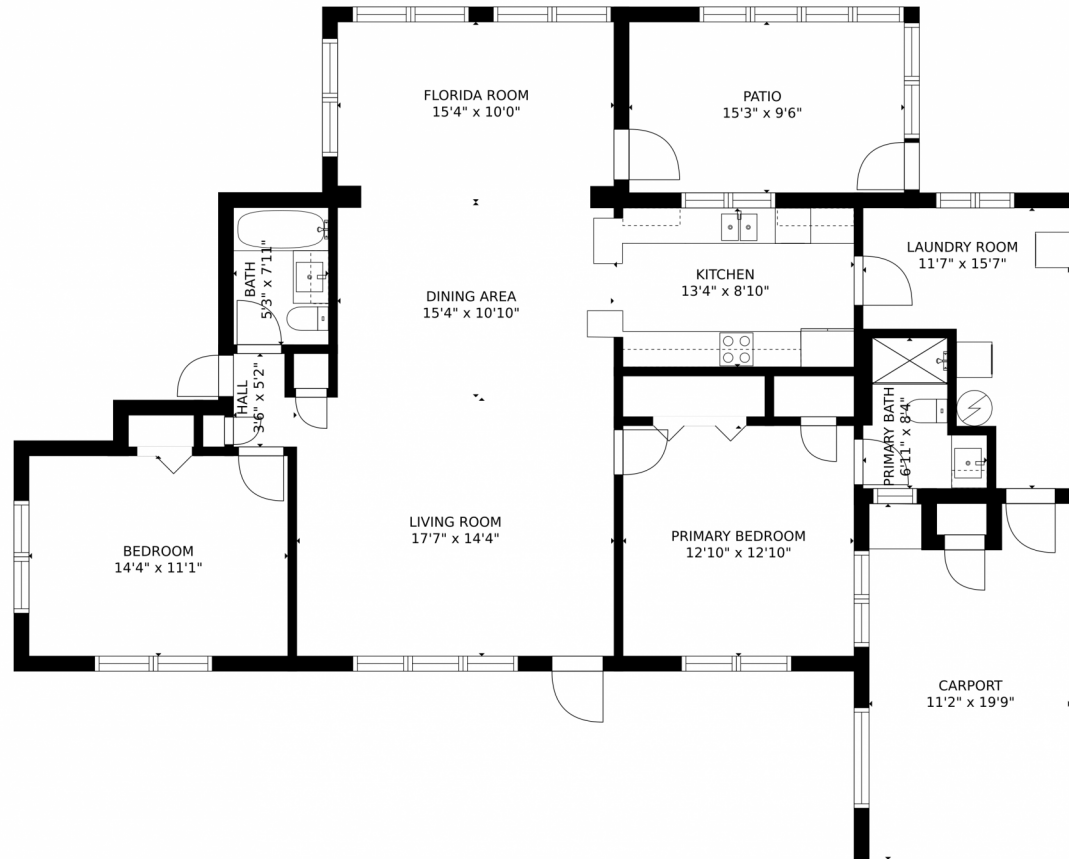

1233 Southwest 2nd Terrace, Pompano Beach, FL 33060 – All Levels

GROSS INTERNAL AREA
FLOOR 1: 1349 sq. ft. EXCLUDED AREAS:
PATIO: 145 sq. ft
TOTAL: 1349 sq. ft

Disclaimer: Sizes and Dimensions are Approximate, Actual May Vary.

Rachael Barach

954-815-1418

rachael@rachaelbarach.com

<https://www.therachaelbarachgroup.com/>

Scan code
for more
property
details