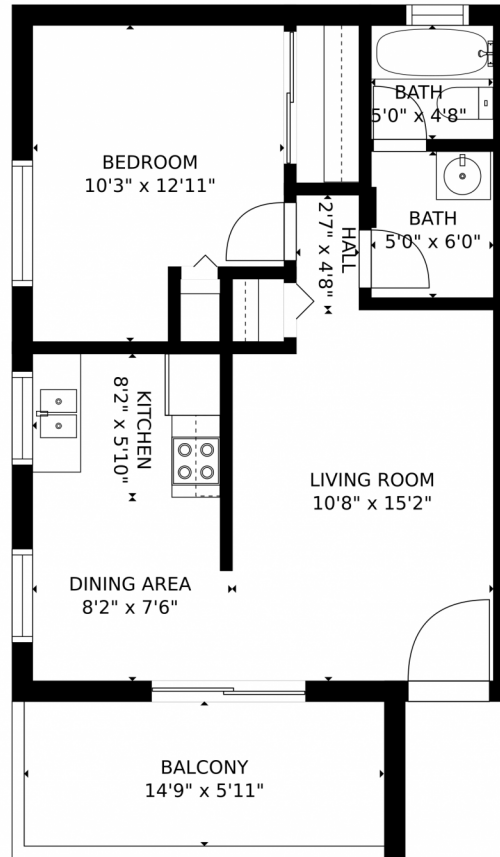

 Single Family

 700 SQFT

 2 Beds

 1 Baths

**Taylor Haas**  
303-665-7368  
taylorh@coloradorpm.com  
<https://www.coloradorpm.com/available-rental-properties-denver>

GROSS INTERNAL AREA  
FLOOR 1: 507 sq. ft. EXCLUDED AREAS:  
BALCONY: 87 sq. ft.  
TOTAL: 507 sq. ft.  
MEASUREMENTS CALCULATED BY V1Photos.com ARE DEEMED HIGHLY RELIABLE BUT NOT GUARANTEED.