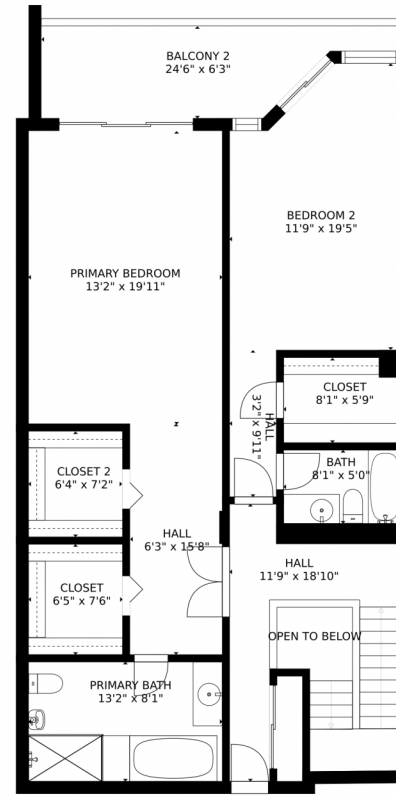

1300 South Ocean Boulevard
Pompano Beach, FL 33062

Condominium

2350 SQFT

3 Beds

2/1 Baths

Rachael Barach

954-815-1418

rachael@rachaelbarach.com

<https://www.therachaelbarachgroup.com/>

Scan code
for more
property
details

1300 South Ocean Boulevard, Pompano Beach, FL 33062 – All Levels

FLOOR 1

FLOOR 2

GROSS INTERNAL AREA
FLOOR 1: 1230 sq. ft, FLOOR 2: 1243 sq. ft
TOTAL: 2473 sq. ft
MEASUREMENTS CALCULATED BY V1Photos.com ARE DEEMED HIGHLY RELIABLE BUT NOT GUARANTEED.

GROSS INTERNAL AREA
FLOOR 1: 1230 sq. ft, FLOOR 2: 1243 sq. ft
TOTAL: 2473 sq. ft
MEASUREMENTS CALCULATED BY V1Photos.com ARE DEEMED HIGHLY RELIABLE BUT NOT GUARANTEED.

Disclaimer: Sizes and Dimensions are Approximate, Actual May Vary.

Rachael Barach
954-815-1418
rachael@rachaelbarach.com
<https://www.therachaelbarachgroup.com/>

1300 South Ocean Boulevard, Pompano Beach, FL 33062 – Level Two

GROSS INTERNAL AREA
FLOOR 1: 1230 sq. ft, FLOOR 2: 1243 sq. ft
TOTAL: 2473 sq. ft
MEASUREMENTS CALCULATED BY V1Photos.com ARE DEEMED HIGHLY RELIABLE BUT NOT GUARANTEED.