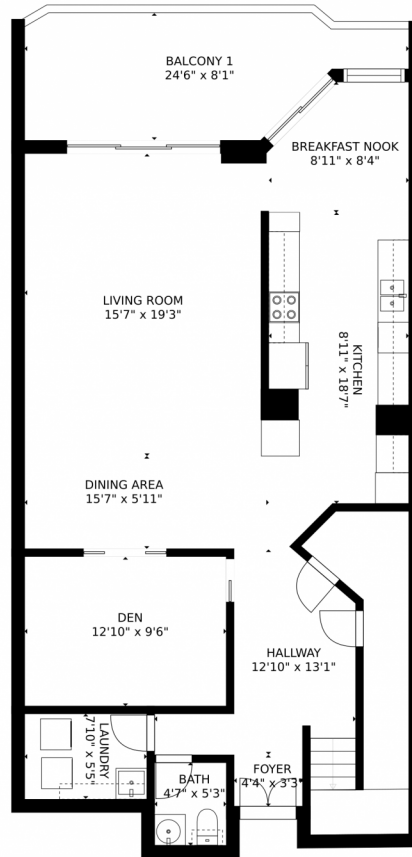

1300 South Ocean Boulevard
Pompano Beach, FL 33062

Condominium

2350 SQFT

3 Beds

2/1 Baths

Rachael Barach

954-815-1418

rachael@rachaelbarach.com

<https://www.therachaelbarachgroup.com/>

Scan code
for more
property
details

1300 South Ocean Boulevard, Pompano Beach, FL 33062 – All Levels

FLOOR 1

FLOOR 2

GROSS INTERNAL AREA
FLOOR 1: 1230 sq. ft, FLOOR 2: 1243 sq. ft
TOTAL: 2473 sq. ft
MEASUREMENTS CALCULATED BY V1Photos.com ARE DEEMED HIGHLY RELIABLE BUT NOT GUARANTEED.

GROSS INTERNAL AREA
FLOOR 1: 1230 sq. ft, FLOOR 2: 1243 sq. ft
TOTAL: 2473 sq. ft
MEASUREMENTS CALCULATED BY V1Photos.com ARE DEEMED HIGHLY RELIABLE BUT NOT GUARANTEED.

Disclaimer: Sizes and Dimensions are Approximate, Actual May Vary.

Rachael Barach
954-815-1418
rachael@rachaelbarach.com
<https://www.therachaelbarachgroup.com/>

1300 South Ocean Boulevard, Pompano Beach, FL 33062 – Level Two

GROSS INTERNAL AREA
FLOOR 1: 1230 sq. ft, FLOOR 2: 1243 sq. ft
TOTAL: 2473 sq. ft
MEASUREMENTS CALCULATED BY V1Photos.com ARE DEEMED HIGHLY RELIABLE BUT NOT GUARANTEED.