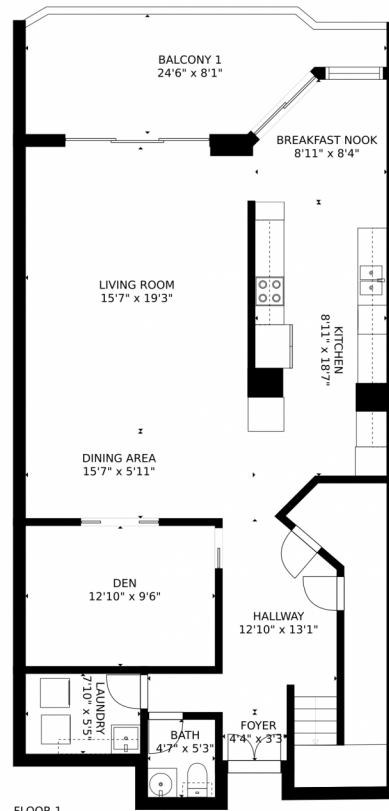

1300 South Ocean Boulevard
Pompano Beach, FL 33062

Condominium

2350 SQFT

3 Beds

2/1 Baths

Rachael Barach

954-815-1418

rachael@rachaelbarach.com

<https://www.therachaelbarachgroup.com/>

Scan code
for more
property
details

1300 South Ocean Boulevard, Pompano Beach, FL 33062 – All Levels

FLOOR 1

FLOOR 2

GROSS INTERNAL AREA
FLOOR 1: 1230 sq. ft, FLOOR 2: 1243 sq. ft
TOTAL: 2473 sq. ft
MEASUREMENTS CALCULATED BY V1Photos.com ARE DEEMED HIGHLY RELIABLE BUT NOT GUARANTEED.

GROSS INTERNAL AREA
FLOOR 1: 1230 sq. ft, FLOOR 2: 1243 sq. ft
TOTAL: 2473 sq. ft
MEASUREMENTS CALCULATED BY V1Photos.com ARE DEEMED HIGHLY RELIABLE BUT NOT GUARANTEED.

Disclaimer: Sizes and Dimensions are Approximate, Actual May Vary.

Rachael Barach
954-815-1418
rachael@rachaelbarach.com
<https://www.therachaelbarachgroup.com/>

1300 South Ocean Boulevard, Pompano Beach, FL 33062 – Level Two

GROSS INTERNAL AREA
FLOOR 1: 1230 sq. ft, FLOOR 2: 1243 sq. ft
TOTAL: 2473 sq. ft
MEASUREMENTS CALCULATED BY V1Photos.com ARE DEEMED HIGHLY RELIABLE BUT NOT GUARANTEED.