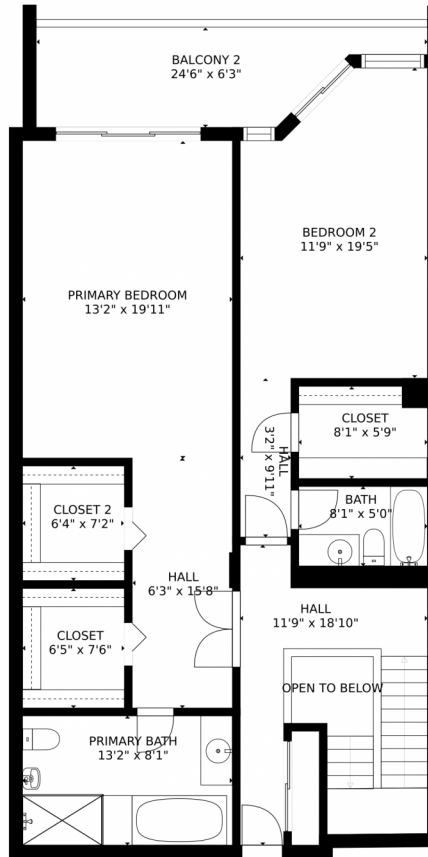

<https://www.therachaelbarachgroup.com/>

Scan code
for more
property
details

1300 South Ocean Boulevard, Pompano Beach, FL 33062 – All Levels

FLOOR 1

FLOOR 2

GROSS INTERNAL AREA
FLOOR 1: 1230 sq. ft, FLOOR 2: 1243 sq. ft
TOTAL: 2473 sq. ft
MEASUREMENTS CALCULATED BY V1Photos.com ARE DEEMED HIGHLY RELIABLE BUT NOT GUARANTEED.

GROSS INTERNAL AREA
FLOOR 1: 1230 sq. ft, FLOOR 2: 1243 sq. ft
TOTAL: 2473 sq. ft
MEASUREMENTS CALCULATED BY V1Photos.com ARE DEEMED HIGHLY RELIABLE BUT NOT GUARANTEED.

Disclaimer: Sizes and Dimensions are Approximate, Actual May Vary.

Rachael Barach
954-815-1418
rachael@rachaelbarach.com
<https://www.therachaelbarachgroup.com/>

1300 South Ocean Boulevard, Pompano Beach, FL 33062 – Level Two

GROSS INTERNAL AREA
FLOOR 1: 1230 sq. ft, FLOOR 2: 1243 sq. ft
TOTAL: 2473 sq. ft
MEASUREMENTS CALCULATED BY V1Photos.com ARE DEEMED HIGHLY RELIABLE BUT NOT GUARANTEED.