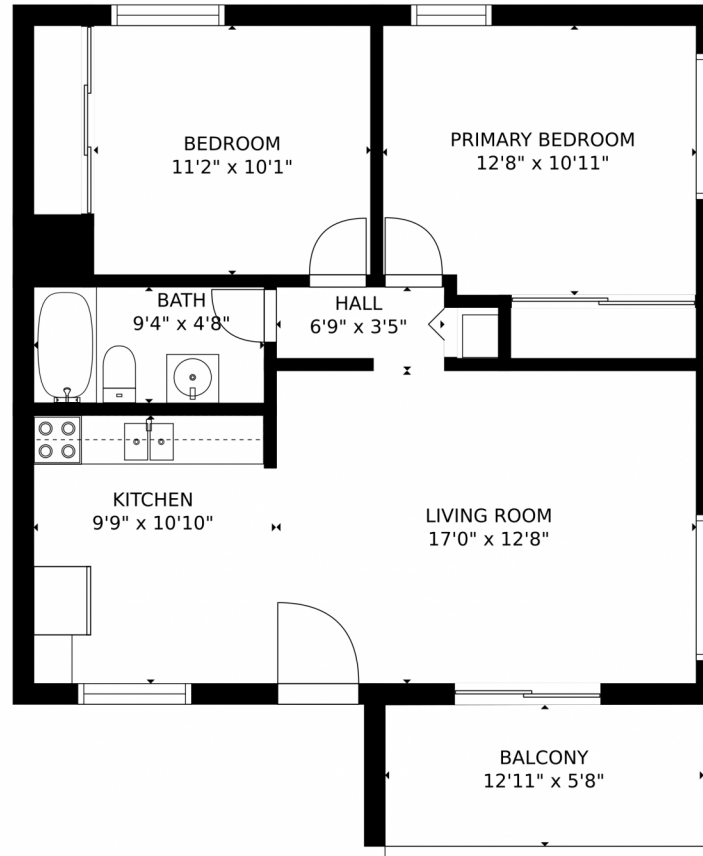

 Single Family

 700 SQFT

 2 Beds

 1 Baths

Taylor Haas
303-665-7368
taylorh@coloradorpm.com
<https://www.coloradorpm.com/available-rental-properties-denver>

Scan code
for more
property
details

GROSS INTERNAL AREA
FLOOR 1: 712 sq. ft. EXCLUDED AREAS:
BALCONY: 74 sq. ft
TOTAL: 712 sq. ft
MEASUREMENTS CALCULATED BY V1Photos.COM ARE DEEMED HIGHLY RELIABLE BUT NOT GUARANTEED.