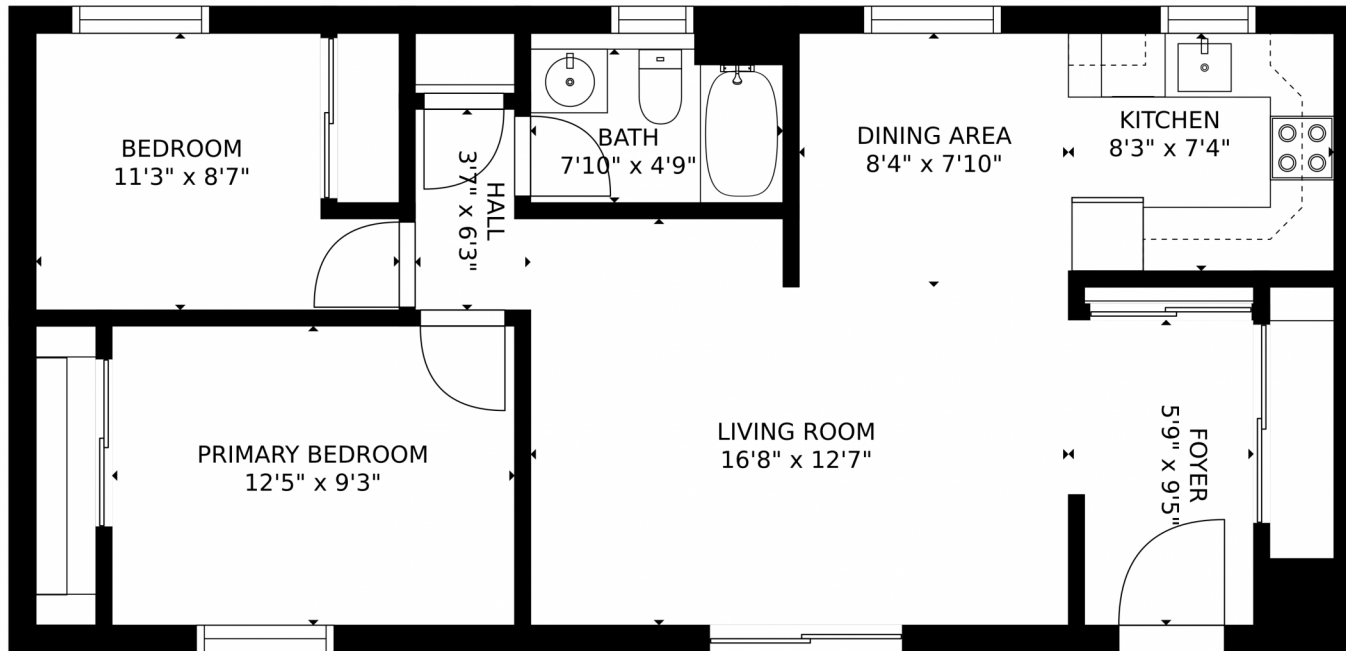

 Single Family

 882 SQFT

 2 Beds

 1 Baths

**Taylor Haas**  
303-665-7368  
taylorh@coloradorpm.com  
<https://www.coloradorpm.com/available-rental-properties-denver>

8060 W 9th Ave, #110, Lakewood, CO 80214 – Main Level

GROSS INTERNAL AREA  
FLOOR 1: 735 sq. ft  
TOTAL: 735 sq. ft  
MEASUREMENTS CALCULATED BY V1Photos.com ARE DEEMED HIGHLY RELIABLE BUT NOT GUARANTEED.

Disclaimer: Sizes and Dimensions are Approximate, Actual May Vary.