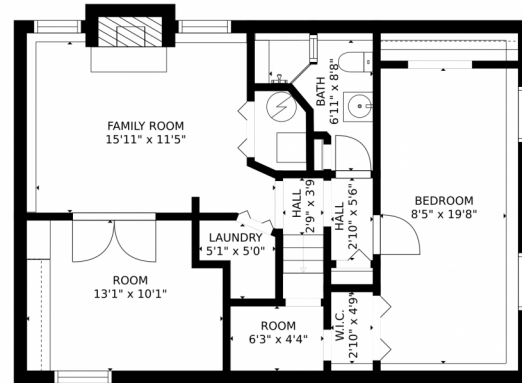

6255 Xavier Court, Arvada, CO 80003 – All Levels

FLOOR 1