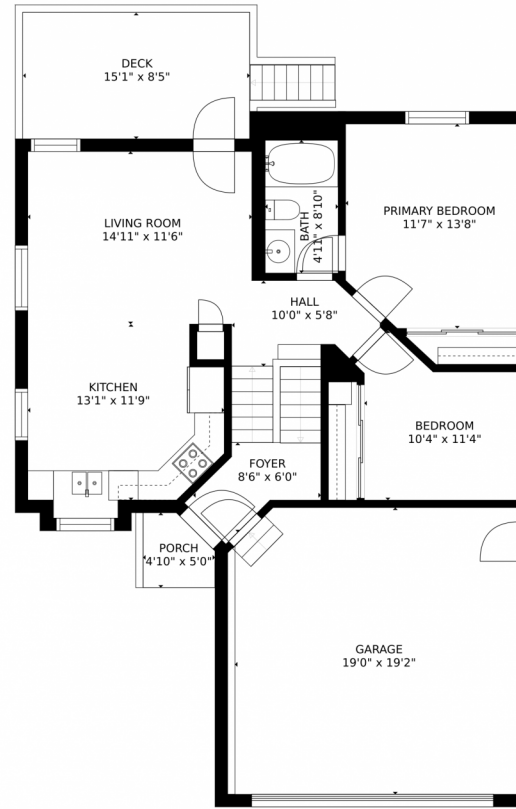

FLOOR 2

GROSS INTERNAL AREA
FLOOR 1: 744 sq. ft., FLOOR 2: 808 sq. ft.
EXCLUDED AREAS: , GARAGE: 368 sq. ft.
DECK: 128 sq. ft., PORCH: 21 sq. ft.
TOTAL: 1552 sq. ft.

Disclaimer: Sizes and Dimensions are Approximate, Actual May Vary.

Taylor Haas

303-665-7368

taylorh@coloradorpm.com

<https://www.coloradorpm.com/available-rental-properties-denver>

Scan code
for more
property
details