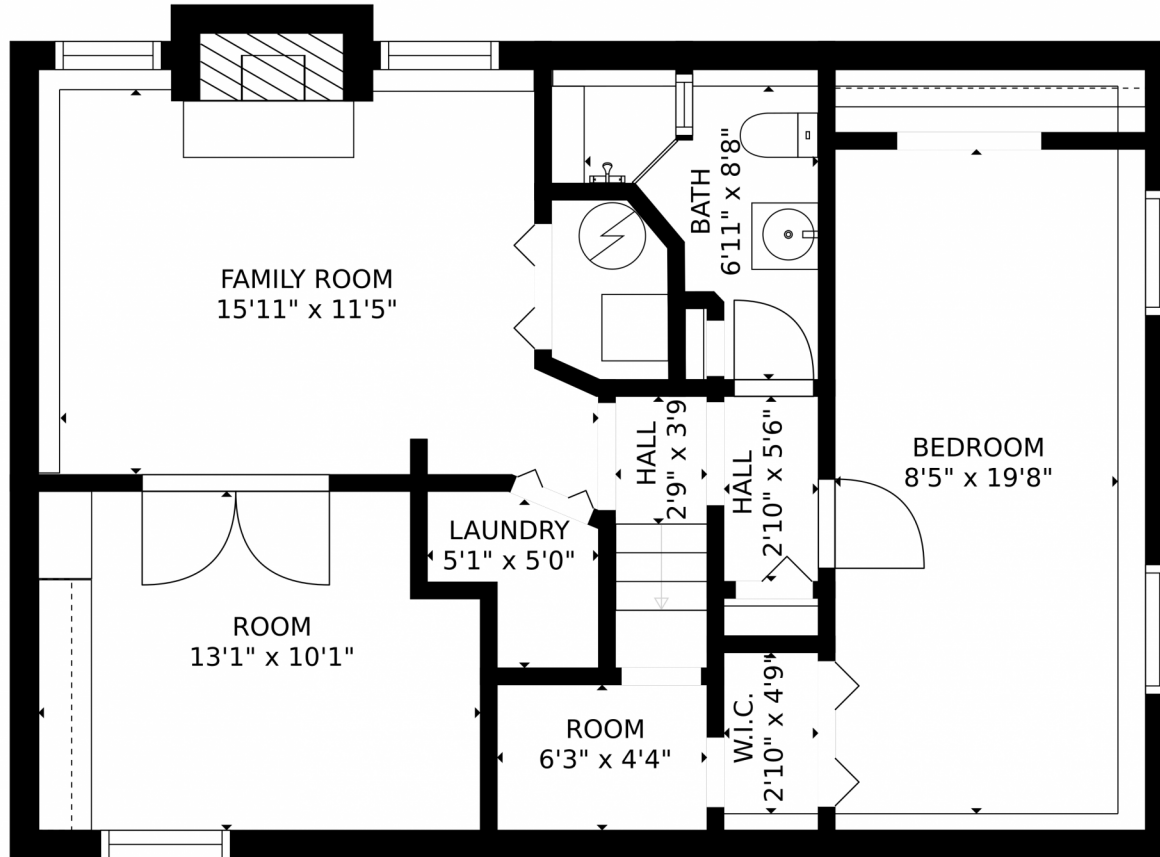

GROSS INTERNAL AREA
FLOOR 1: 744 sq. ft., FLOOR 2: 808 sq. ft.
EXCLUDED AREAS: , GARAGE: 368 sq. ft.
DECK: 128 sq. ft., PORCH: 21 sq. ft.
TOTAL: 1552 sq. ft.
MEASUREMENTS CALCULATED BY V1Photos.com ARE DEEMED HIGHLY RELIABLE BUT NOT GUARANTEED.

GROSS INTERNAL AREA
FLOOR 1: 744 sq. ft, FLOOR 2: 808 sq. ft
EXCLUDED AREAS: , GARAGE: 368 sq. ft
DECK: 128 sq. ft, PORCH: 21 sq. ft
TOTAL: 1552 sq. ft
MEASUREMENTS CALCULATED BY V1Photos.com ARE DEEMED HIGHLY RELIABLE BUT NOT GUARANTEED.