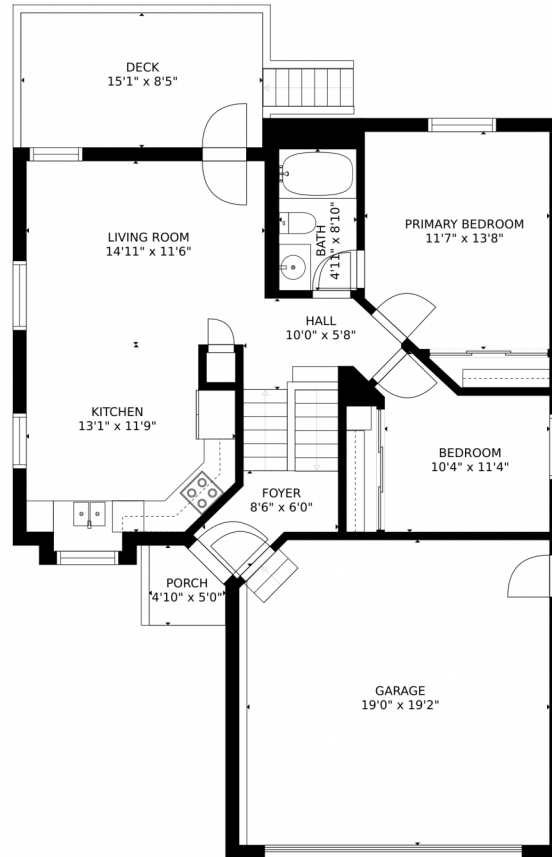

 Single Family

 1664 SQFT

 3 Beds

 2 Baths

Taylor Haas
303-665-7368
taylorh@coloradorpm.com
<https://www.coloradorpm.com/available-rental-properties-denver>

6255 Xavier Court, Arvada, CO 80003 – Main Level

GROSS INTERNAL AREA
FLOOR 1: 744 sq. ft., FLOOR 2: 808 sq. ft.
EXCLUDED AREAS: , GARAGE: 368 sq. ft.
DECK: 128 sq. ft., PORCH: 21 sq. ft.
TOTAL: 1552 sq. ft.
MEASUREMENTS CALCULATED BY V1Photos.com ARE DEEMED HIGHLY RELIABLE BUT NOT GUARANTEED.

GROSS INTERNAL AREA
FLOOR 1: 744 sq. ft, FLOOR 2: 808 sq. ft
EXCLUDED AREAS: , GARAGE: 368 sq. ft
DECK: 128 sq. ft, PORCH: 21 sq. ft
TOTAL: 1552 sq. ft
MEASUREMENTS CALCULATED BY V1Photos.com ARE DEEMED HIGHLY RELIABLE BUT NOT GUARANTEED.

FLOOR 1

FLOOR 2

GROSS INTERNAL AREA
FLOOR 1: 744 sq. ft., FLOOR 2: 808 sq. ft.
EXCLUDED AREAS: , GARAGE: 368 sq. ft.
DECK: 128 sq. ft., PORCH: 21 sq. ft.
TOTAL: 1552 sq. ft.

MEASUREMENTS CALCULATED BY V1Photos.com ARE DEEMED HIGHLY RELIABLE BUT NOT GUARANTEED.