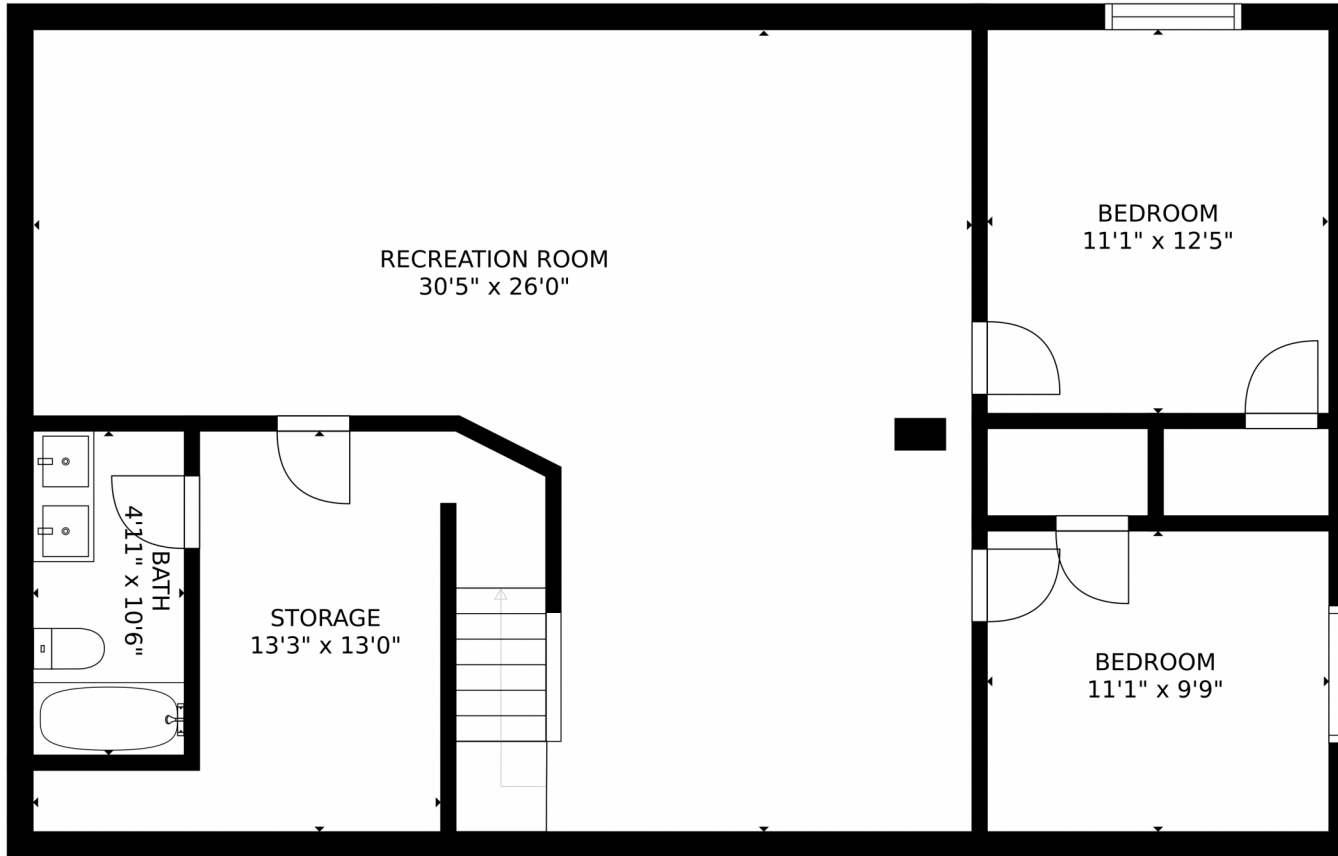

1193 e escondido Dr, Pueblo west, CO 81007 – Main Level

GROSS INTERNAL AREA
FLOOR 1: 1092 sq. ft, FLOOR 2: 1211 sq. ft
EXCLUDED AREAS: , GARAGE: 375 sq. ft
DECK: 225 sq. ft, PATIO: 204 sq. ft
PORCH: 71 sq. ft
TOTAL: 2303 sq. ft

MEASUREMENTS CALCULATED BY V1Photos.COM ARE DEEMED HIGHLY RELIABLE BUT NOT GUARANTEED.

Disclaimer: Sizes and Dimensions are Approximate, Actual May Vary.

Scan code
for more
property
details

1193 e escondido Dr, Pueblo west, CO 81007 – Lower Level

GROSS INTERNAL AREA
FLOOR 1: 1092 sq. ft, FLOOR 2: 1211 sq. ft
EXCLUDED AREAS: , GARAGE: 375 sq. ft
DECK: 225 sq. ft, PATIO: 204 sq. ft
PORCH: 71 sq. ft
TOTAL: 2303 sq. ft
MEASUREMENTS CALCULATED BY V1Photos.COM ARE DEEMED HIGHLY RELIABLE BUT NOT GUARANTEED.

Disclaimer: Sizes and Dimensions are Approximate, Actual May Vary.

Scan code
for more
property
details

1193 e escondido Dr, Pueblo west, CO 81007 – All Levels

FLOOR 2

FLOOR 1

GROSS INTERNAL AREA
FLOOR 1: 1092 sq. ft. FLOOR 2: 1211 sq. ft.
EXCLUDED AREAS: , GARAGE: 375 sq. ft
DECK: 225 sq. ft. PATIO: 204 sq. ft
PORCH: 71 sq. ft
TOTAL: 2303 sq. ft