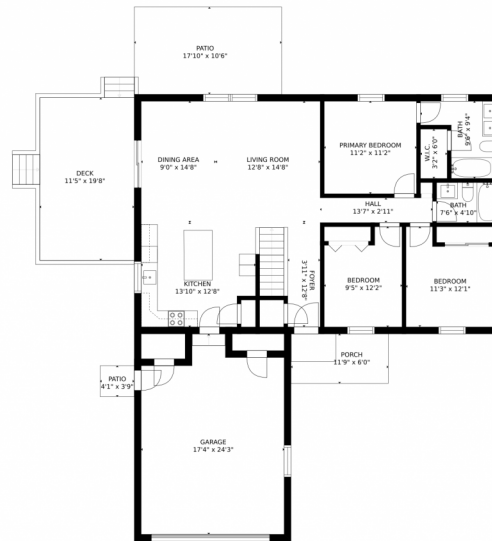

1193 e escondido Dr, Pueblo west, CO 81007 – All Levels

FLOOR 2