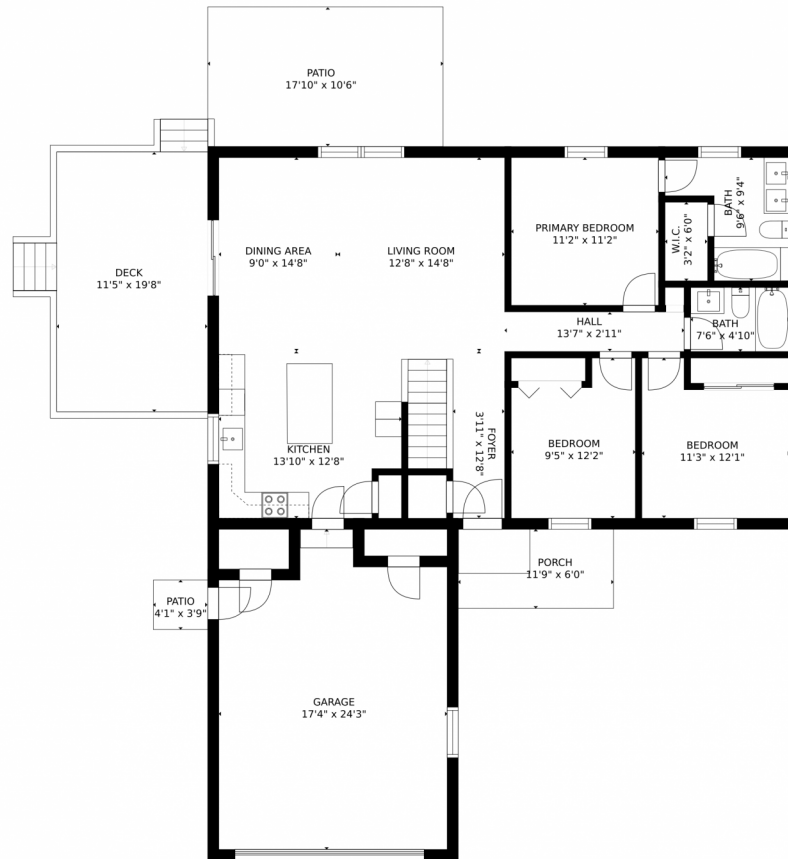

1193 e escondido Dr, Pueblo west, CO 81007 – Main Level

GROSS INTERNAL AREA
FLOOR 1: 1092 sq. ft, FLOOR 2: 1211 sq. ft
EXCLUDED AREAS: , GARAGE: 375 sq. ft
DECK: 225 sq. ft, PATIO: 204 sq. ft
PORCH: 71 sq. ft
TOTAL: 2303 sq. ft

Disclaimer: Sizes and Dimensions are Approximate, Actual May Vary.

Scan code
for more
property
details