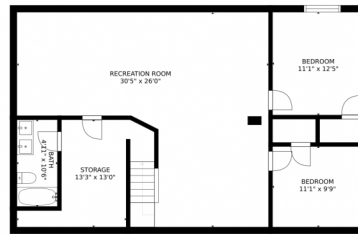

FLOOR 1

GROSS INTERNAL AREA
FLOOR 1: 1092 sq. ft. FLOOR 2: 1211 sq. ft.
EXCLUDED AREAS: , GARAGE: 375 sq. ft
DECK: 225 sq. ft. PATIO: 204 sq. ft
PORCH: 71 sq. ft
TOTAL: 2303 sq. ft

Disclaimer: Sizes and Dimensions are Approximate, Actual May Vary.

Scan code
for more
property
details