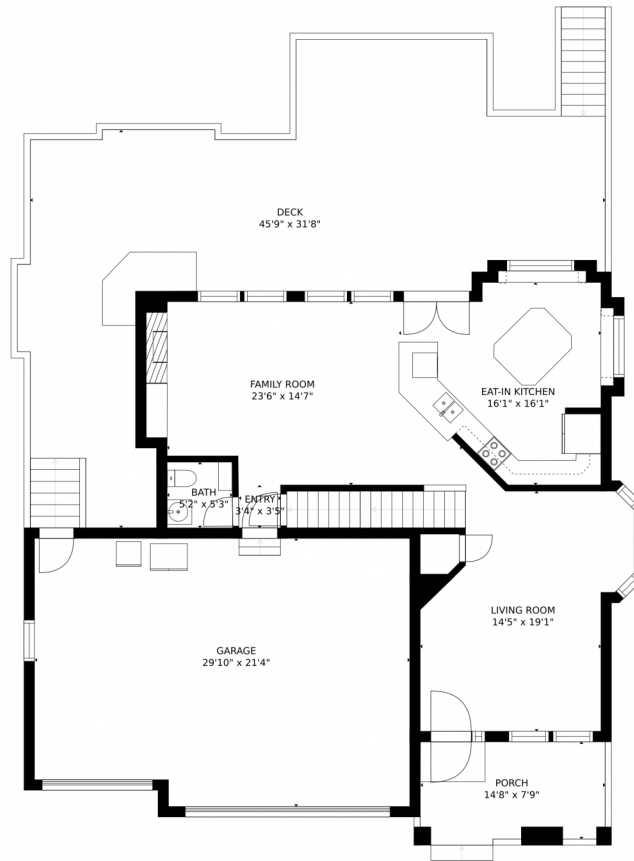

20087 E Dartmouth Dr, Aurora, CO 80013 – 1st Floor

GROSS INTERNAL AREA
FLOOR 1: 820 sq. ft. FLOOR 2: 919 sq. ft.
FLOOR 3: 982 sq. ft. EXCLUDED AREAS:
GARAGE: 615 sq. ft. DECK: 847 sq. ft.
PORCH: 112 sq. ft.
TOTAL: 2720 sq. ft.

Disclaimer: Sizes and Dimensions are Approximate, Actual May Vary.

Colleen Mullins
720-333-5363
colleenmullins@yahoo.com