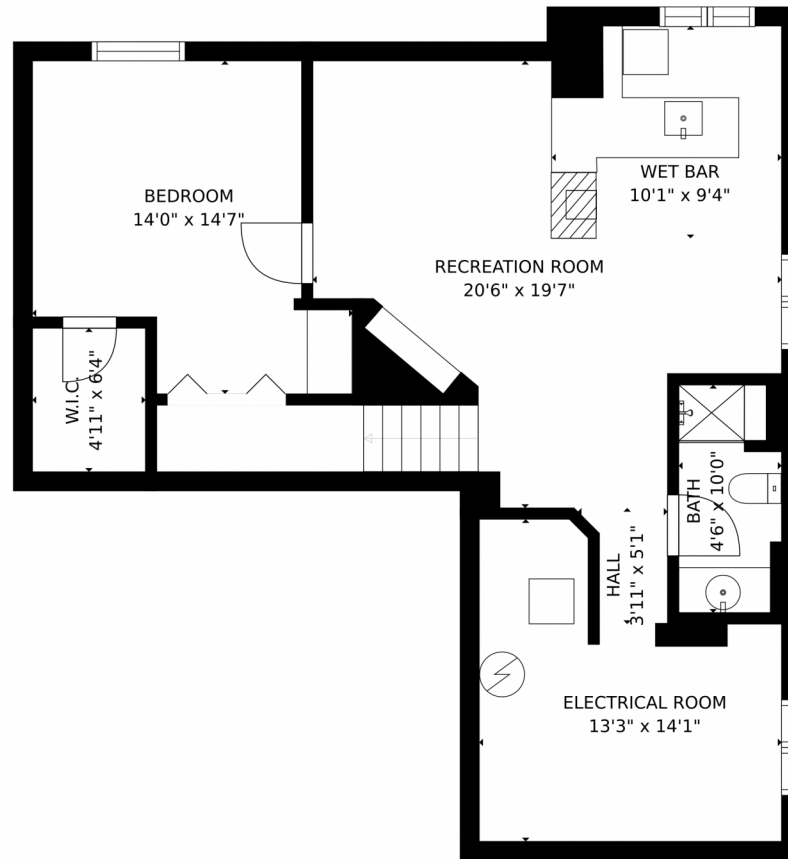

20087 E Dartmouth Dr, Aurora, CO 80013 – 2nd Floor

GROSS INTERNAL AREA  
FLOOR 1: 820 sq. ft. FLOOR 2: 919 sq. ft.  
FLOOR 3: 982 sq. ft. EXCLUDED AREAS:  
GARAGE: 615 sq. ft. DECK: 847 sq. ft.  
PORCH: 112 sq. ft.  
TOTAL: 2720 sq. ft.

# 20087 E Dartmouth Dr, Aurora, CO 80013 – All Floors

GROSS INTERNAL AREA  
FLOOR 1: 820 sq. ft, FLOOR 2: 919 sq. ft  
FLOOR 3: 982 sq. ft, EXCLUDED AREAS:  
GARAGE: 615 sq. ft, DECK: 847 sq. ft  
PORCH: 112 sq. ft  
TOTAL: 2720 sq. ft

MEASUREMENTS CALCULATED BY V1Photos.com ARE DEEMED HIGHLY RELIABLE BUT NOT GUARANTEED.

Disclaimer: Sizes and Dimensions are Approximate, Actual May Vary.

**Colleen Mullins**  
720-333-5363  
colleenmullins@yahoo.com

20087 E Dartmouth Dr, Aurora, CO 80013 – Basement

GROSS INTERNAL AREA  
FLOOR 1: 820 sq. ft. FLOOR 2: 919 sq. ft.  
FLOOR 3: 982 sq. ft. EXCLUDED AREAS:  
GARAGE: 615 sq. ft. DECK: 847 sq. ft.  
PORCH: 112 sq. ft.  
TOTAL: 2720 sq. ft.