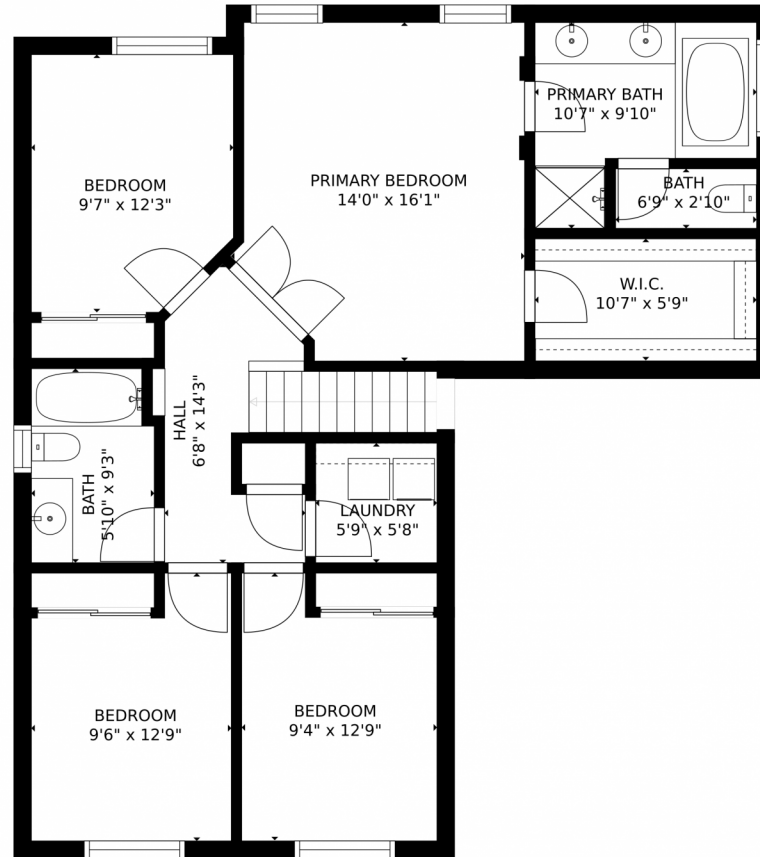

20087 E Dartmouth Dr, Aurora, CO 80013 – 2nd Floor

GROSS INTERNAL AREA
FLOOR 1: 820 sq. ft. FLOOR 2: 919 sq. ft.
FLOOR 3: 982 sq. ft. EXCLUDED AREAS:
GARAGE: 615 sq. ft. DECK: 847 sq. ft.
PORCH: 112 sq. ft.
TOTAL: 2720 sq. ft.

Disclaimer: Sizes and Dimensions are Approximate, Actual May Vary.

Colleen Mullins
720-333-5363
colleenmullins@yahoo.com