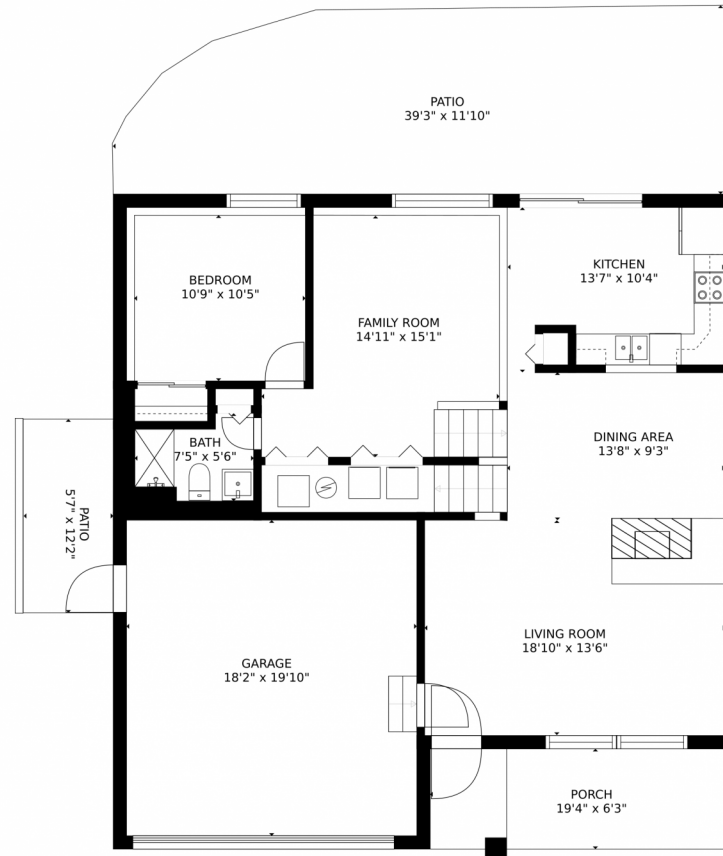

 Single Family

 1537 SQFT

 3 Beds

 2 Baths

**Taylor Haas**  
303-665-7368  
taylorh@coloradorpm.com  
<https://www.coloradorpm.com/available-rental-properties-denver>

5995 S Taft Way, Littleton, CO 80127 – Main Floor

GROSS INTERNAL AREA  
FLOOR 1: 982 sq. ft, FLOOR 2: 463 sq. ft  
EXCLUDED AREAS: , GARAGE: 360 sq. ft  
PATIO: 493 sq. ft, PORCH: 122 sq. ft  
TOTAL: 1446 sq. ft  
MEASUREMENTS CALCULATED BY V1Photos.COM ARE DEEMED HIGHLY RELIABLE BUT NOT GUARANTEED.

5995 S Taft Way, Littleton, CO 80127 – Upper level

GROSS INTERNAL AREA  
FLOOR 1: 982 sq. ft., FLOOR 2: 463 sq. ft.  
EXCLUDED AREAS: , GARAGE: 360 sq. ft.  
PATIO: 493 sq. ft., PORCH: 122 sq. ft.  
TOTAL: 1446 sq. ft.  
MEASUREMENTS CALCULATED BY V1Photos.COM ARE DEEMED HIGHLY RELIABLE BUT NOT GUARANTEED.

# 5995 S Taft Way, Littleton, CO 80127 – All Levels

GROSS INTERNAL AREA  
FLOOR 1: 982 sq. ft, FLOOR 2: 463 sq. ft  
EXCLUDED AREAS: , GARAGE: 360 sq. ft  
PATIO: 493 sq. ft, PORCH: 122 sq. ft  
TOTAL: 1446 sq. ft  
MEASUREMENTS CALCULATED BY V1Photos.com ARE DEEMED HIGHLY RELIABLE BUT NOT GUARANTEED.