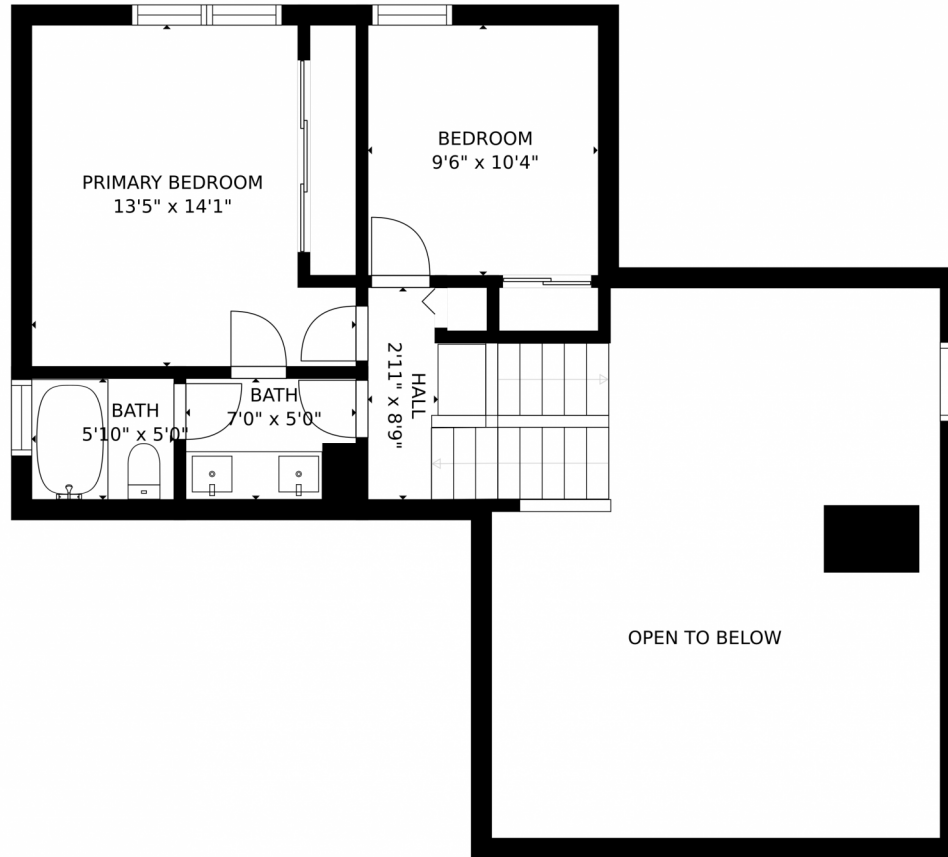

GROSS INTERNAL AREA  
FLOOR 1: 982 sq. ft, FLOOR 2: 463 sq. ft  
EXCLUDED AREAS: , GARAGE: 360 sq. ft  
PATIO: 493 sq. ft, PORCH: 122 sq. ft  
TOTAL: 1446 sq. ft  
MEASUREMENTS CALCULATED BY V1Photos.COM ARE DEEMED HIGHLY RELIABLE BUT NOT GUARANTEED.

5995 S Taft Way, Littleton, CO 80127 – Upper level

GROSS INTERNAL AREA  
FLOOR 1: 982 sq. ft., FLOOR 2: 463 sq. ft.  
EXCLUDED AREAS: , GARAGE: 360 sq. ft.  
PATIO: 493 sq. ft., PORCH: 122 sq. ft.  
TOTAL: 1446 sq. ft.  
MEASUREMENTS CALCULATED BY V1Photos.COM ARE DEEMED HIGHLY RELIABLE BUT NOT GUARANTEED.

# 5995 S Taft Way, Littleton, CO 80127 – All Levels

GROSS INTERNAL AREA  
FLOOR 1: 982 sq. ft, FLOOR 2: 463 sq. ft  
EXCLUDED AREAS: , GARAGE: 360 sq. ft  
PATIO: 493 sq. ft, PORCH: 122 sq. ft  
TOTAL: 1446 sq. ft  
MEASUREMENTS CALCULATED BY V1Photos.com ARE DEEMED HIGHLY RELIABLE BUT NOT GUARANTEED.