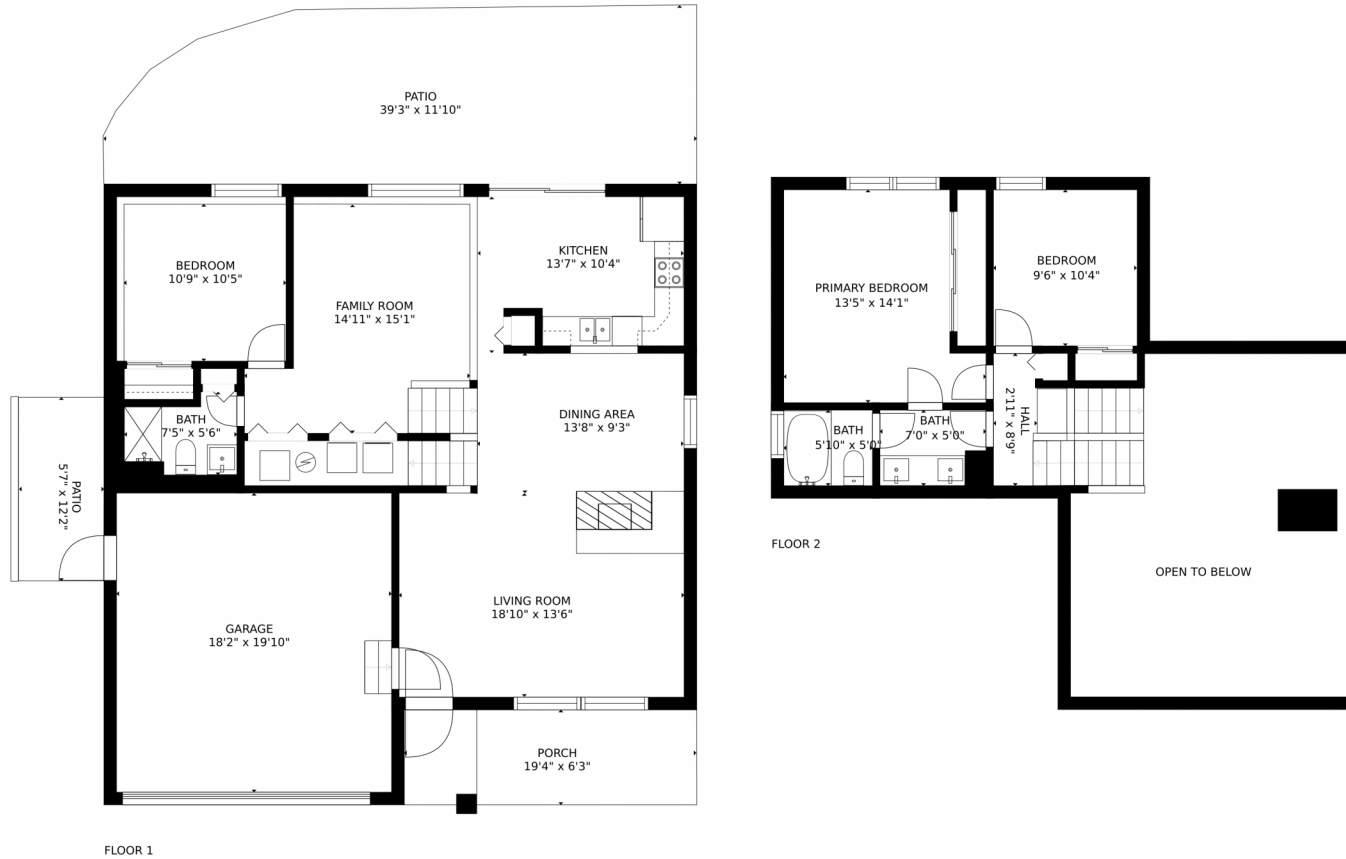

GROSS INTERNAL AREA  
FLOOR 1: 982 sq. ft, FLOOR 2: 463 sq. ft  
EXCLUDED AREAS: , GARAGE: 360 sq. ft  
PATIO: 493 sq. ft, PORCH: 122 sq. ft  
TOTAL: 1446 sq. ft  
MEASUREMENTS CALCULATED BY V1Photos.COM ARE DEEMED HIGHLY RELIABLE BUT NOT GUARANTEED.

5995 S Taft Way, Littleton, CO 80127 – Upper level

GROSS INTERNAL AREA  
FLOOR 1: 982 sq. ft., FLOOR 2: 463 sq. ft.  
EXCLUDED AREAS: , GARAGE: 360 sq. ft.  
PATIO: 493 sq. ft., PORCH: 122 sq. ft.  
TOTAL: 1446 sq. ft.  
MEASUREMENTS CALCULATED BY V1Photos.COM ARE DEEMED HIGHLY RELIABLE BUT NOT GUARANTEED.

# 5995 S Taft Way, Littleton, CO 80127 – All Levels

GROSS INTERNAL AREA  
FLOOR 1: 982 sq. ft, FLOOR 2: 463 sq. ft  
EXCLUDED AREAS: , GARAGE: 360 sq. ft  
PATIO: 493 sq. ft, PORCH: 122 sq. ft  
TOTAL: 1446 sq. ft  
MEASUREMENTS CALCULATED BY V1Photos.com ARE DEEMED HIGHLY RELIABLE BUT NOT GUARANTEED.