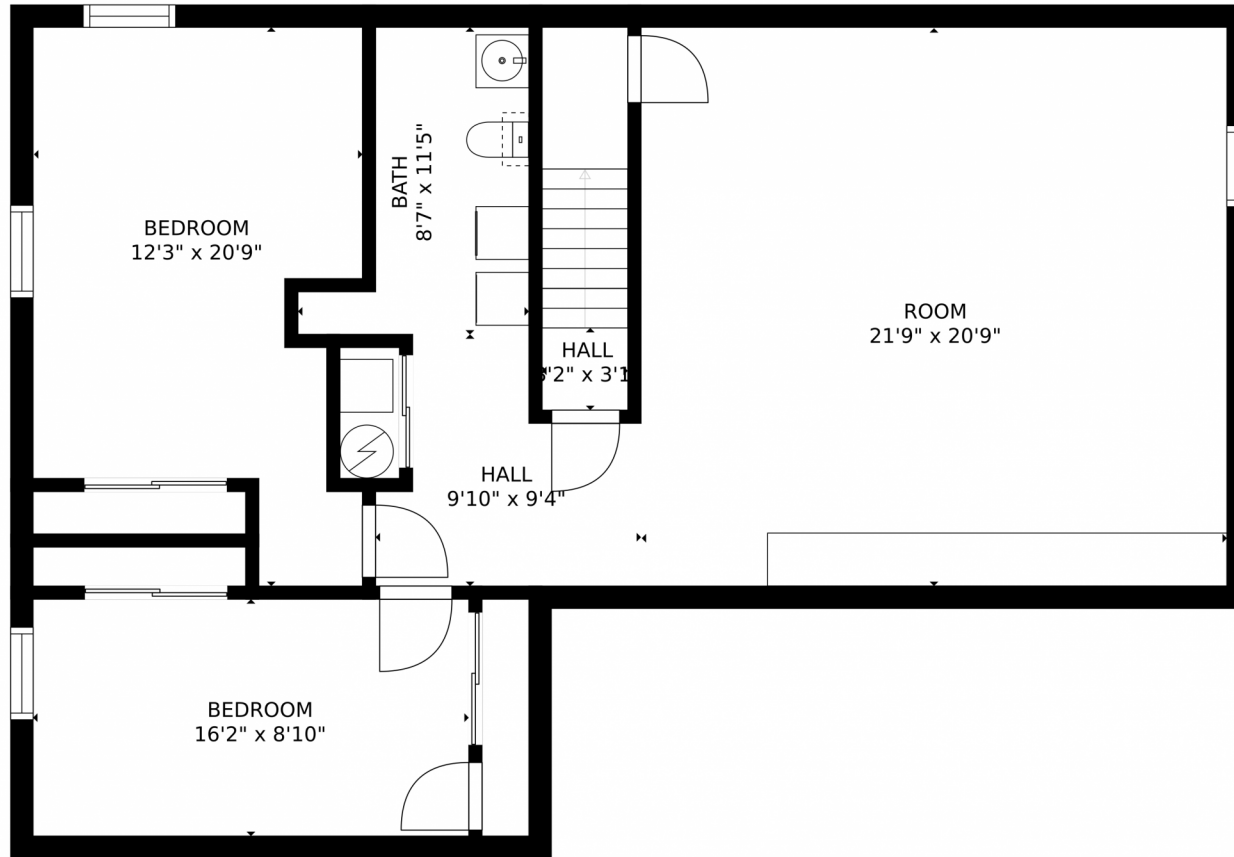

# 1931 South Estes Street, Lakewood, CO 80227 – Main Level

GROSS INTERNAL AREA  
FLOOR 1: 1094 sq. ft, FLOOR 2: 1554 sq. ft  
TOTAL: 2648 sq. ft  
MEASUREMENTS CALCULATED BY V1Photos.COM ARE DEEMED HIGHLY RELIABLE BUT NOT GUARANTEED.

1931 South Estes Street, Lakewood, CO 80227 – Lower Level

GROSS INTERNAL AREA  
FLOOR 1: 1094 sq. ft, FLOOR 2: 1554 sq. ft  
TOTAL: 2648 sq. ft  
MEASUREMENTS CALCULATED BY V1Photos.com ARE DEEMED HIGHLY RELIABLE BUT NOT GUARANTEED.

# 1931 South Estes Street, Lakewood, CO 80227 – All Levels

GROSS INTERNAL AREA  
FLOOR 1: 1094 sq. ft, FLOOR 2: 1554 sq. ft  
TOTAL: 2648 sq. ft  
MEASUREMENTS CALCULATED BY V1Photos.com ARE DEEMED HIGHLY RELIABLE BUT NOT GUARANTEED.