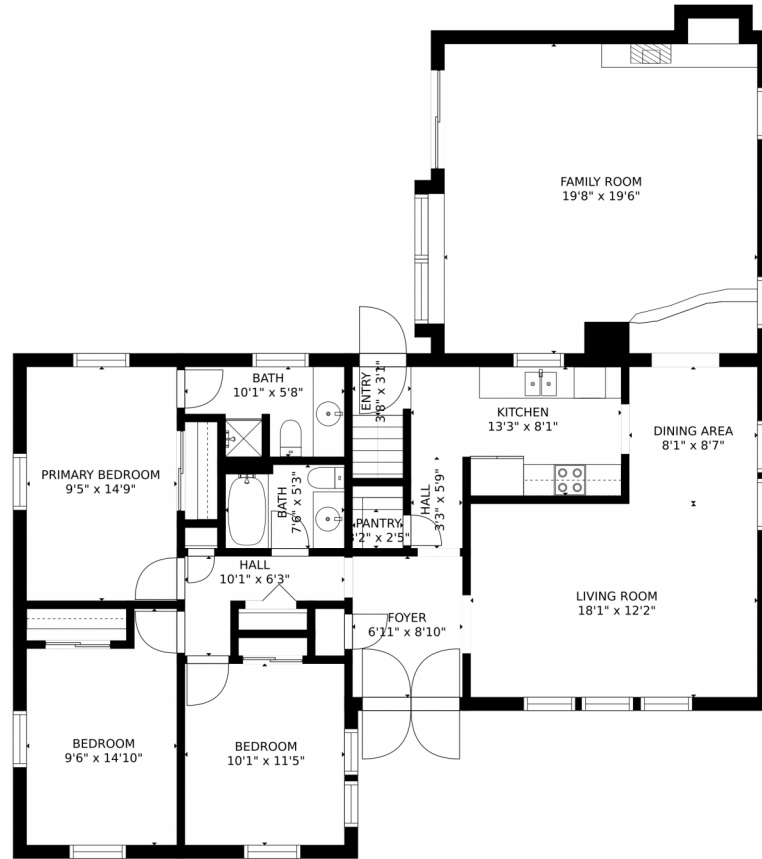

# 1931 South Estes Street, Lakewood, CO 80227 – Main Level

GROSS INTERNAL AREA  
FLOOR 1: 1094 sq. ft, FLOOR 2: 1554 sq. ft  
TOTAL: 2648 sq. ft  
MEASUREMENTS CALCULATED BY V1Photos.COM ARE DEEMED HIGHLY RELIABLE BUT NOT GUARANTEED.

1931 South Estes Street, Lakewood, CO 80227 – Lower Level

GROSS INTERNAL AREA  
FLOOR 1: 1094 sq. ft, FLOOR 2: 1554 sq. ft  
TOTAL: 2648 sq. ft  
MEASUREMENTS CALCULATED BY V1Photos.com ARE DEEMED HIGHLY RELIABLE BUT NOT GUARANTEED.

# 1931 South Estes Street, Lakewood, CO 80227 – All Levels

GROSS INTERNAL AREA  
FLOOR 1: 1094 sq. ft, FLOOR 2: 1554 sq. ft  
TOTAL: 2648 sq. ft  
MEASUREMENTS CALCULATED BY V1Photos.com ARE DEEMED HIGHLY RELIABLE BUT NOT GUARANTEED.