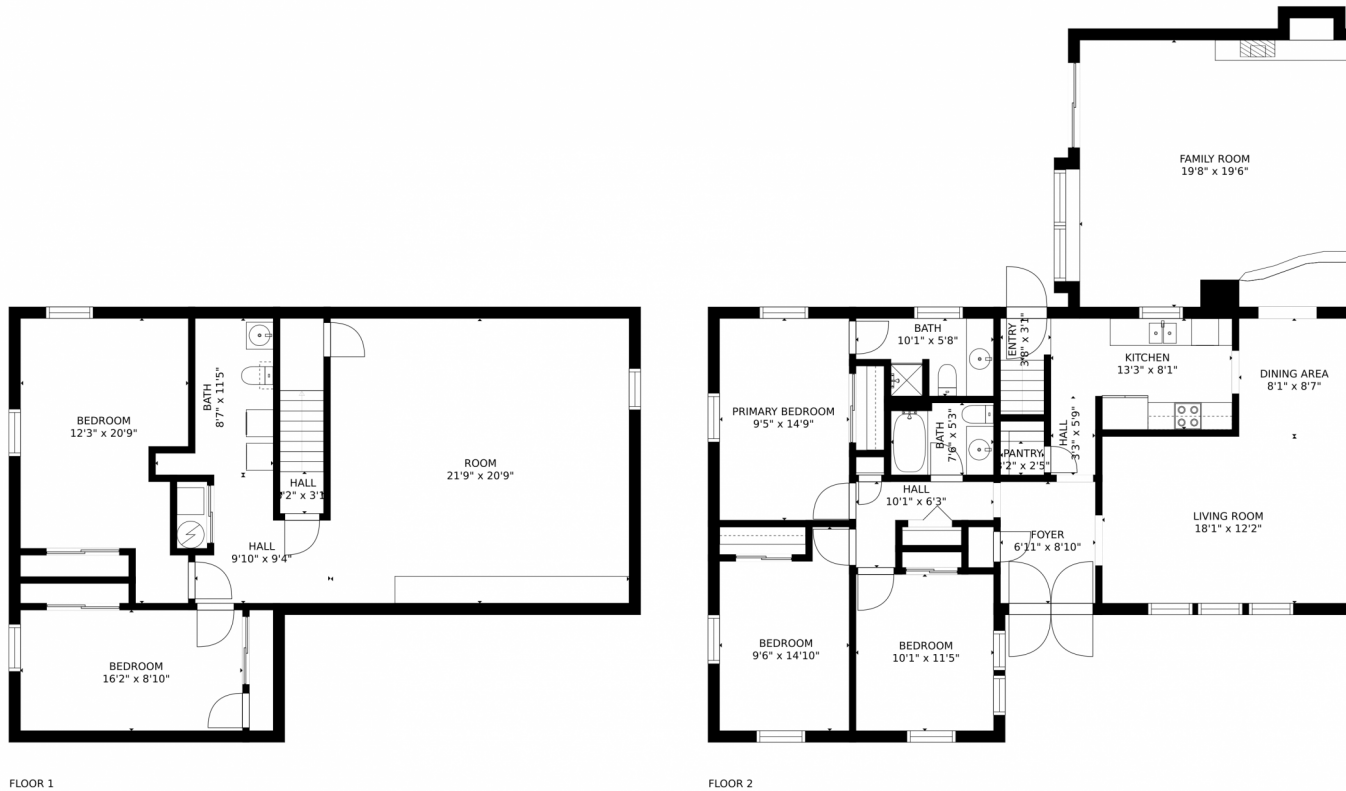

# 1931 South Estes Street, Lakewood, CO 80227 – Main Level

GROSS INTERNAL AREA  
FLOOR 1: 1094 sq. ft, FLOOR 2: 1554 sq. ft  
TOTAL: 2648 sq. ft  
MEASUREMENTS CALCULATED BY V1Photos.COM ARE DEEMED HIGHLY RELIABLE BUT NOT GUARANTEED.

1931 South Estes Street, Lakewood, CO 80227 – Lower Level

GROSS INTERNAL AREA  
FLOOR 1: 1094 sq. ft, FLOOR 2: 1554 sq. ft  
TOTAL: 2648 sq. ft  
MEASUREMENTS CALCULATED BY V1Photos.com ARE DEEMED HIGHLY RELIABLE BUT NOT GUARANTEED.

# 1931 South Estes Street, Lakewood, CO 80227 – All Levels

GROSS INTERNAL AREA  
FLOOR 1: 1094 sq. ft, FLOOR 2: 1554 sq. ft  
TOTAL: 2648 sq. ft  
MEASUREMENTS CALCULATED BY V1Photos.com ARE DEEMED HIGHLY RELIABLE BUT NOT GUARANTEED.