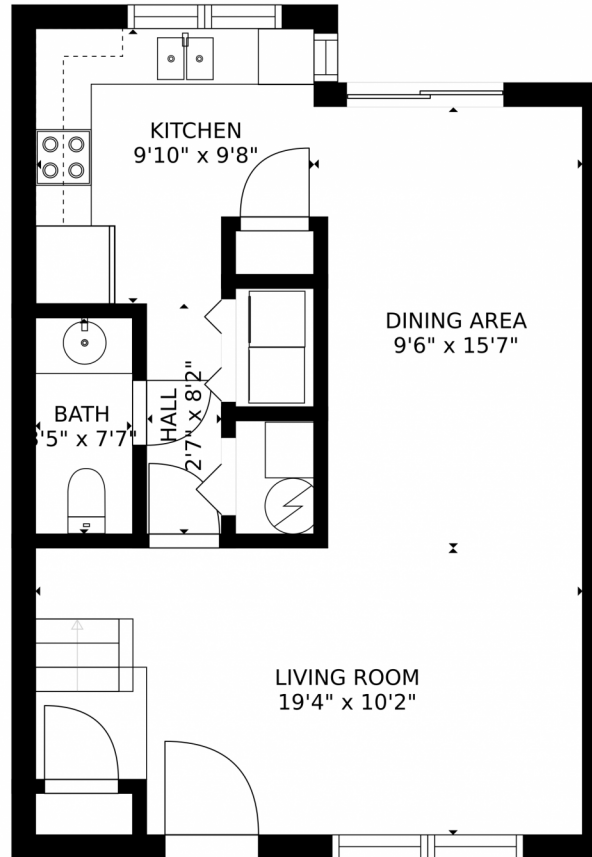

 Single Family

 1196 SQFT

 2 Beds

 2 Baths

Taylor Haas
303-665-7368
taylorh@coloradorpm.com
<https://www.coloradorpm.com/available-rental-properties-denver>

16036 East Ithaca Place #C, Aurora, CO 80013 – Main Level

GROSS INTERNAL AREA
FLOOR 1: 525 sq. ft, FLOOR 2: 569 sq. ft
TOTAL: 1094 sq. ft
MEASUREMENTS CALCULATED BY V1Photos.com ARE DEEMED HIGHLY RELIABLE BUT NOT GUARANTEED.

Disclaimer: Sizes and Dimensions are Approximate, Actual May Vary.