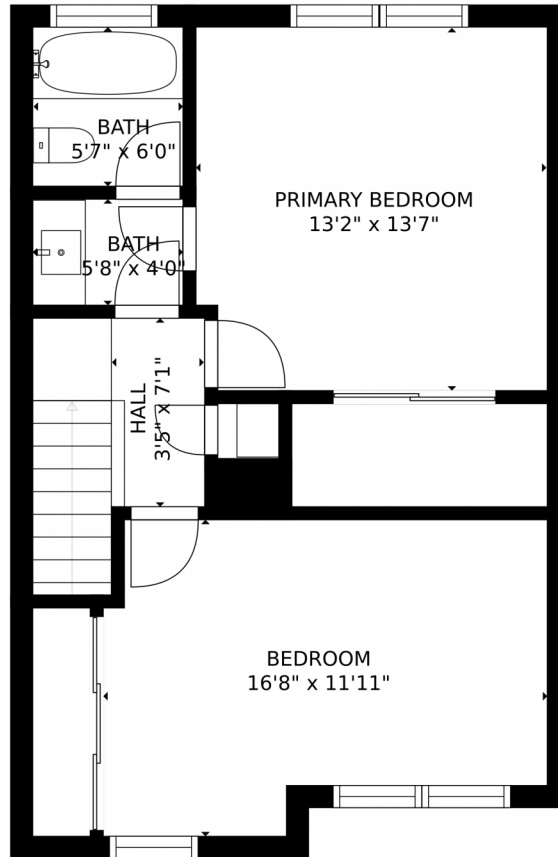

GROSS INTERNAL AREA
FLOOR 1: 525 sq. ft, FLOOR 2: 569 sq. ft
TOTAL: 1094 sq. ft
MEASUREMENTS CALCULATED BY V1Photos.com ARE DEEMED HIGHLY RELIABLE BUT NOT GUARANTEED.

Disclaimer: Sizes and Dimensions are Approximate, Actual May Vary.

Taylor Haas
303-665-7368
taylorh@coloradorpm.com
<https://www.coloradorpm.com/available-rental-properties-denver>

16036 East Ithaca Place #C, Aurora, CO 80013 – All Levels

FLOOR 1

FLOOR 2

GROSS INTERNAL AREA
FLOOR 1: 525 sq. ft, FLOOR 2: 569 sq. ft
TOTAL: 1094 sq. ft
MEASUREMENTS CALCULATED BY V1Photos.com ARE DEEMED HIGHLY RELIABLE BUT NOT GUARANTEED.