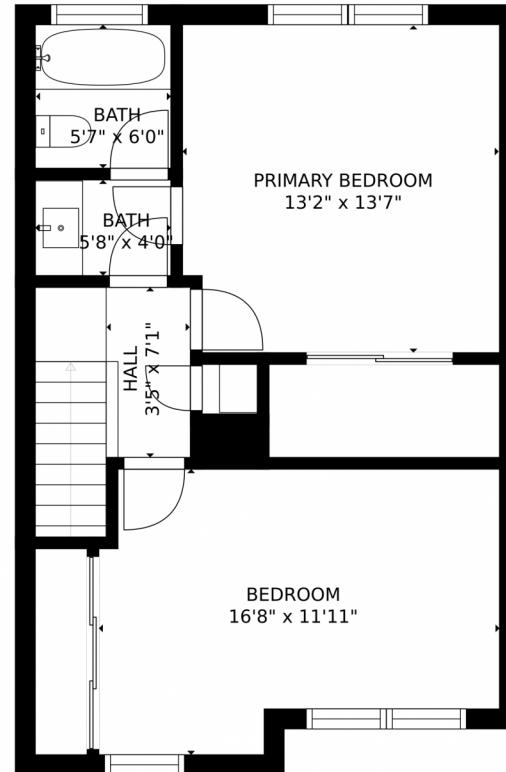

GROSS INTERNAL AREA
FLOOR 1: 525 sq. ft, FLOOR 2: 569 sq. ft
TOTAL: 1094 sq. ft
MEASUREMENTS CALCULATED BY V1Photos.com ARE DEEMED HIGHLY RELIABLE BUT NOT GUARANTEED.

Disclaimer: Sizes and Dimensions are Approximate, Actual May Vary.

Taylor Haas
303-665-7368
taylorh@coloradorpm.com
<https://www.coloradorpm.com/available-rental-properties-denver>

16036 East Ithaca Place #C, Aurora, CO 80013 – All Levels

FLOOR 1

FLOOR 2

GROSS INTERNAL AREA
FLOOR 1: 525 sq. ft, FLOOR 2: 569 sq. ft
TOTAL: 1094 sq. ft
MEASUREMENTS CALCULATED BY V1Photos.com ARE DEEMED HIGHLY RELIABLE BUT NOT GUARANTEED.