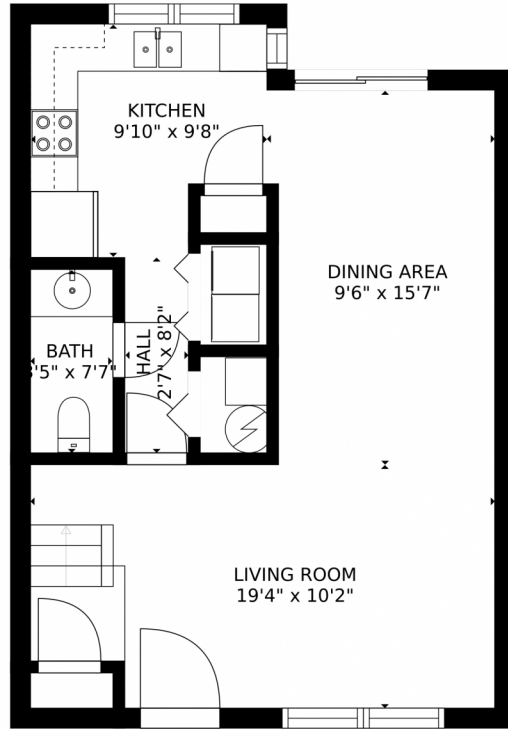

GROSS INTERNAL AREA
FLOOR 1: 525 sq. ft, FLOOR 2: 569 sq. ft
TOTAL: 1094 sq. ft
MEASUREMENTS CALCULATED BY V1Photos.com ARE DEEMED HIGHLY RELIABLE BUT NOT GUARANTEED.

Disclaimer: Sizes and Dimensions are Approximate, Actual May Vary.

Taylor Haas
303-665-7368
taylorh@coloradorpm.com
<https://www.coloradorpm.com/available-rental-properties-denver>

16036 East Ithaca Place #C, Aurora, CO 80013 – All Levels

FLOOR 1

FLOOR 2

GROSS INTERNAL AREA
FLOOR 1: 525 sq. ft, FLOOR 2: 569 sq. ft
TOTAL: 1094 sq. ft
MEASUREMENTS CALCULATED BY V1Photos.com ARE DEEMED HIGHLY RELIABLE BUT NOT GUARANTEED.