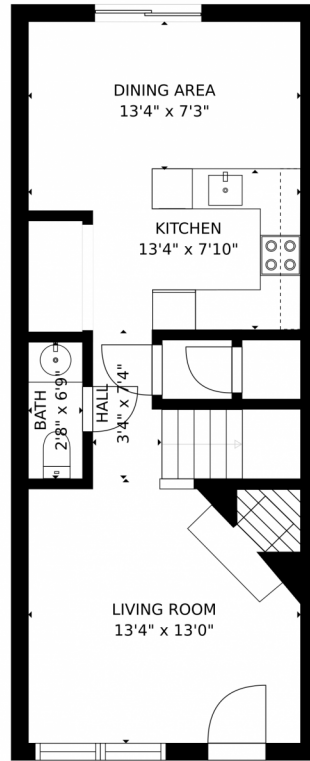

GROSS INTERNAL AREA  
FLOOR 1: 473 sq. ft, FLOOR 2: 491 sq. ft  
TOTAL: 964 sq. ft  
MEASUREMENTS CALCULATED BY V1Photos.com ARE DEEMED HIGHLY RELIABLE BUT NOT GUARANTEED.

Disclaimer: Sizes and Dimensions are Approximate, Actual May Vary.

**Taylor Haas**  
303-665-7368  
taylorh@coloradorpm.com  
<https://www.coloradorpm.com/available-rental-properties-denver>

3293 s Estes St, Lakewood, CO 80227 – Upper Level

GROSS INTERNAL AREA  
FLOOR 1: 473 sq. ft, FLOOR 2: 491 sq. ft  
TOTAL: 964 sq. ft  
MEASUREMENTS CALCULATED BY V1Photos.com ARE DEEMED HIGHLY RELIABLE BUT NOT GUARANTEED.

Disclaimer: Sizes and Dimensions are Approximate, Actual May Vary.

**Taylor Haas**  
303-665-7368  
taylorh@coloradorpm.com  
<https://www.coloradorpm.com/available-rental-properties-denver>

# 3293 s Estes St, Lakewood, CO 80227 – All Levels

FLOOR 1

FLOOR 2

GROSS INTERNAL AREA  
FLOOR 1: 473 sq. ft, FLOOR 2: 491 sq. ft  
TOTAL: 964 sq. ft  
MEASUREMENTS CALCULATED BY V1Photos.com ARE DEEMED HIGHLY RELIABLE BUT NOT GUARANTEED.