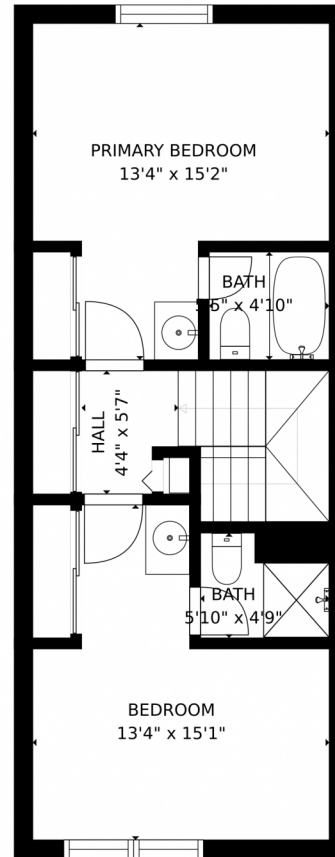

 Single Family

 1036 SQFT

 2 Beds

 2/1 Baths

**Taylor Haas**  
303-665-7368  
taylorh@coloradorpm.com  
<https://www.coloradorpm.com/available-rental-properties-denver>

3293 s Estes St, Lakewood, CO 80227 – Main Level

GROSS INTERNAL AREA  
FLOOR 1: 473 sq. ft, FLOOR 2: 491 sq. ft  
TOTAL: 964 sq. ft  
MEASUREMENTS CALCULATED BY V1Photos.com ARE DEEMED HIGHLY RELIABLE BUT NOT GUARANTEED.

Disclaimer: Sizes and Dimensions are Approximate, Actual May Vary.

**Taylor Haas**  
303-665-7368  
taylorh@coloradorpm.com  
<https://www.coloradorpm.com/available-rental-properties-denver>

3293 s Estes St, Lakewood, CO 80227 – Upper Level

GROSS INTERNAL AREA  
FLOOR 1: 473 sq. ft, FLOOR 2: 491 sq. ft  
TOTAL: 964 sq. ft  
MEASUREMENTS CALCULATED BY V1Photos.com ARE DEEMED HIGHLY RELIABLE BUT NOT GUARANTEED.

# 3293 s Estes St, Lakewood, CO 80227 – All Levels

FLOOR 1

FLOOR 2

GROSS INTERNAL AREA  
FLOOR 1: 473 sq. ft, FLOOR 2: 491 sq. ft  
TOTAL: 964 sq. ft  
MEASUREMENTS CALCULATED BY V1Photos.com ARE DEEMED HIGHLY RELIABLE BUT NOT GUARANTEED.