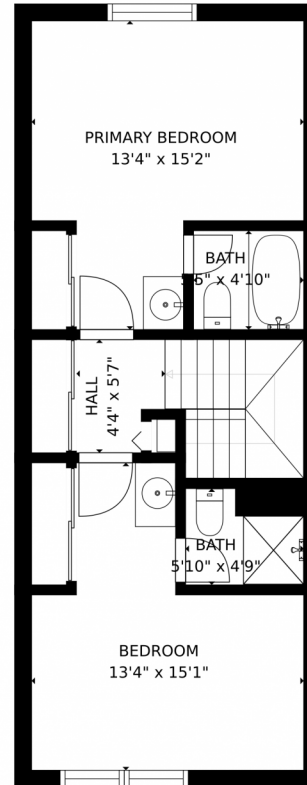

GROSS INTERNAL AREA  
FLOOR 1: 473 sq. ft, FLOOR 2: 491 sq. ft  
TOTAL: 964 sq. ft  
MEASUREMENTS CALCULATED BY V1Photos.com ARE DEEMED HIGHLY RELIABLE BUT NOT GUARANTEED.

Disclaimer: Sizes and Dimensions are Approximate, Actual May Vary.

**Taylor Haas**  
303-665-7368  
taylorh@coloradorpm.com  
<https://www.coloradorpm.com/available-rental-properties-denver>

3293 s Estes St, Lakewood, CO 80227 – Upper Level

GROSS INTERNAL AREA  
FLOOR 1: 473 sq. ft, FLOOR 2: 491 sq. ft  
TOTAL: 964 sq. ft  
MEASUREMENTS CALCULATED BY V1Photos.com ARE DEEMED HIGHLY RELIABLE BUT NOT GUARANTEED.

Disclaimer: Sizes and Dimensions are Approximate, Actual May Vary.

**Taylor Haas**  
303-665-7368  
taylorh@coloradorpm.com  
<https://www.coloradorpm.com/available-rental-properties-denver>

# 3293 s Estes St, Lakewood, CO 80227 – All Levels

FLOOR 1

FLOOR 2

GROSS INTERNAL AREA  
FLOOR 1: 473 sq. ft, FLOOR 2: 491 sq. ft  
TOTAL: 964 sq. ft  
MEASUREMENTS CALCULATED BY V1Photos.com ARE DEEMED HIGHLY RELIABLE BUT NOT GUARANTEED.