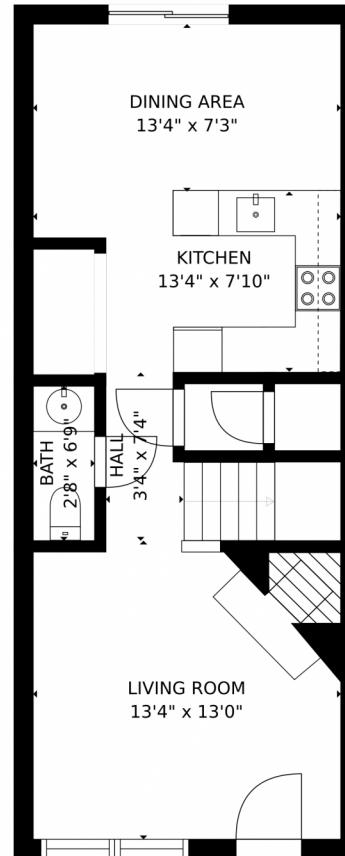

 Single Family

 1036 SQFT

 2 Beds

 2/1 Baths

**Taylor Haas**  
303-665-7368  
taylorh@coloradorpm.com  
<https://www.coloradorpm.com/available-rental-properties-denver>

3293 s Estes St, Lakewood, CO 80227 – Main Level

GROSS INTERNAL AREA  
FLOOR 1: 473 sq. ft, FLOOR 2: 491 sq. ft  
TOTAL: 964 sq. ft  
MEASUREMENTS CALCULATED BY V1Photos.com ARE DEEMED HIGHLY RELIABLE BUT NOT GUARANTEED.

Disclaimer: Sizes and Dimensions are Approximate, Actual May Vary.

**Taylor Haas**  
303-665-7368  
taylorh@coloradorpm.com  
<https://www.coloradorpm.com/available-rental-properties-denver>

3293 s Estes St, Lakewood, CO 80227 – Upper Level

GROSS INTERNAL AREA  
FLOOR 1: 473 sq. ft, FLOOR 2: 491 sq. ft  
TOTAL: 964 sq. ft  
MEASUREMENTS CALCULATED BY V1Photos.com ARE DEEMED HIGHLY RELIABLE BUT NOT GUARANTEED.

# 3293 s Estes St, Lakewood, CO 80227 – All Levels

FLOOR 1

FLOOR 2

GROSS INTERNAL AREA  
FLOOR 1: 473 sq. ft, FLOOR 2: 491 sq. ft  
TOTAL: 964 sq. ft  
MEASUREMENTS CALCULATED BY V1Photos.com ARE DEEMED HIGHLY RELIABLE BUT NOT GUARANTEED.