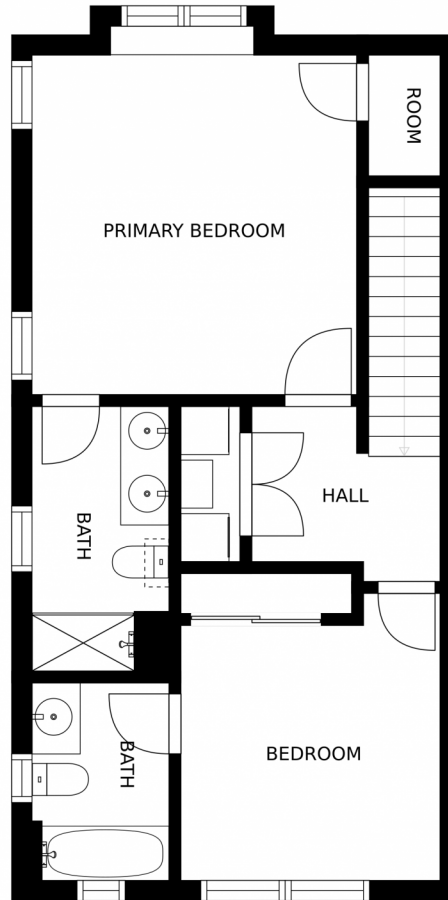

 Single Family

 1204 SQFT

 3 Beds

 3 Baths

Taylor Haas
303-665-7368
taylorh@coloradorpm.com
<https://www.coloradorpm.com/available-rental-properties-denver>

1068 Oak Circle, Lakewood, CO 80215 – Main Level

MEASUREMENTS CALCULATED BY V1Photos.com ARE DEEMED HIGHLY RELIABLE BUT NOT GUARANTEED.

Disclaimer: Sizes and Dimensions are Approximate, Actual May Vary.

Taylor Haas
303-665-7368
taylorh@coloradorpm.com
<https://www.coloradorpm.com/available-rental-properties-denver>

Scan code
for more
property
details

1068 Oak Circle, Lakewood, CO 80215 – Upper Level

MEASUREMENTS CALCULATED BY V1Photos.com ARE DEEMED HIGHLY RELIABLE BUT NOT GUARANTEED.

Disclaimer: Sizes and Dimensions are Approximate, Actual May Vary.