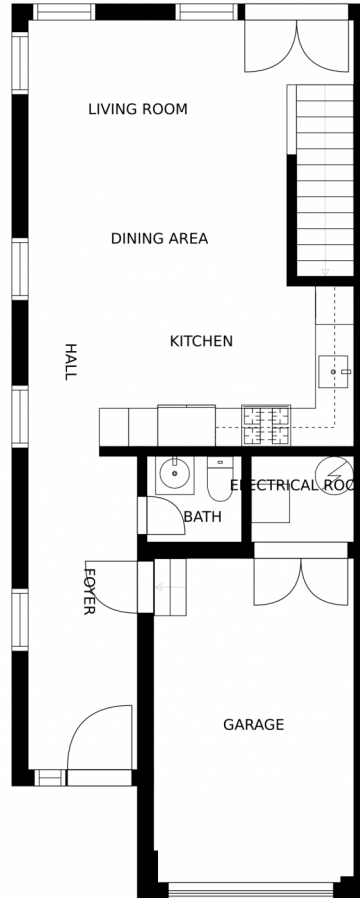

 Single Family

 1204 SQFT

 3 Beds

 3 Baths

Taylor Haas
303-665-7368
taylorh@coloradorpm.com
<https://www.coloradorpm.com/available-rental-properties-denver>

1068 Oak Circle, Lakewood, CO 80215 – Main Level

MEASUREMENTS CALCULATED BY V1Photos.com ARE DEEMED HIGHLY RELIABLE BUT NOT GUARANTEED.

Disclaimer: Sizes and Dimensions are Approximate, Actual May Vary.

Taylor Haas
303-665-7368
taylorh@coloradorpm.com
<https://www.coloradorpm.com/available-rental-properties-denver>

Scan code
for more
property
details

1068 Oak Circle, Lakewood, CO 80215 – Upper Level

MEASUREMENTS CALCULATED BY V1Photos.com ARE DEEMED HIGHLY RELIABLE BUT NOT GUARANTEED.

Disclaimer: Sizes and Dimensions are Approximate, Actual May Vary.

1068 Oak Circle, Lakewood, CO 80215 – All Levels

MEASUREMENTS CALCULATED BY V1Photos.com ARE DEEMED HIGHLY RELIABLE BUT NOT GUARANTEED.

Disclaimer: Sizes and Dimensions are Approximate, Actual May Vary.