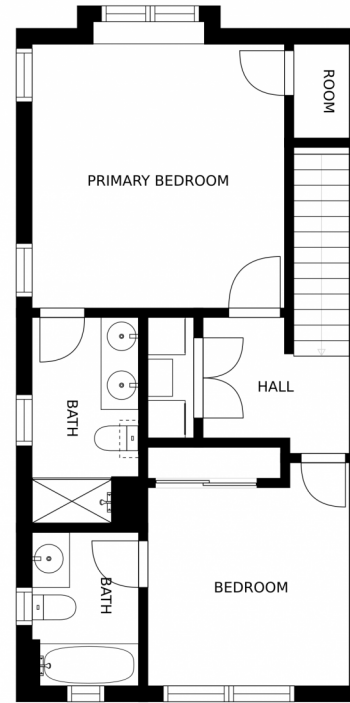

MEASUREMENTS CALCULATED BY V1Photos.com ARE DEEMED HIGHLY RELIABLE BUT NOT GUARANTEED.

Disclaimer: Sizes and Dimensions are Approximate, Actual May Vary.

Taylor Haas
303-665-7368
taylorh@coloradorpm.com
<https://www.coloradorpm.com/available-rental-properties-denver>

Scan code
for more
property
details

1068 Oak Circle, Lakewood, CO 80215 – Upper Level

MEASUREMENTS CALCULATED BY V1Photos.com ARE DEEMED HIGHLY RELIABLE BUT NOT GUARANTEED.

Disclaimer: Sizes and Dimensions are Approximate, Actual May Vary.

1068 Oak Circle, Lakewood, CO 80215 – All Levels

MEASUREMENTS CALCULATED BY V1Photos.com ARE DEEMED HIGHLY RELIABLE BUT NOT GUARANTEED.

Disclaimer: Sizes and Dimensions are Approximate, Actual May Vary.