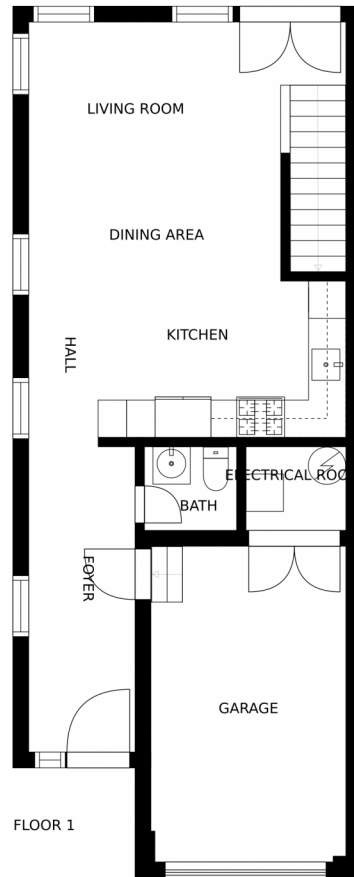

MEASUREMENTS CALCULATED BY V1Photos.com ARE DEEMED HIGHLY RELIABLE BUT NOT GUARANTEED.

Disclaimer: Sizes and Dimensions are Approximate, Actual May Vary.

Taylor Haas
303-665-7368
taylorh@coloradorpm.com
<https://www.coloradorpm.com/available-rental-properties-denver>

Scan code
for more
property
details

1068 Oak Circle, Lakewood, CO 80215 – Upper Level

MEASUREMENTS CALCULATED BY V1Photos.com ARE DEEMED HIGHLY RELIABLE BUT NOT GUARANTEED.

Disclaimer: Sizes and Dimensions are Approximate, Actual May Vary.

1068 Oak Circle, Lakewood, CO 80215 – All Levels

MEASUREMENTS CALCULATED BY V1Photos.com ARE DEEMED HIGHLY RELIABLE BUT NOT GUARANTEED.

Disclaimer: Sizes and Dimensions are Approximate, Actual May Vary.