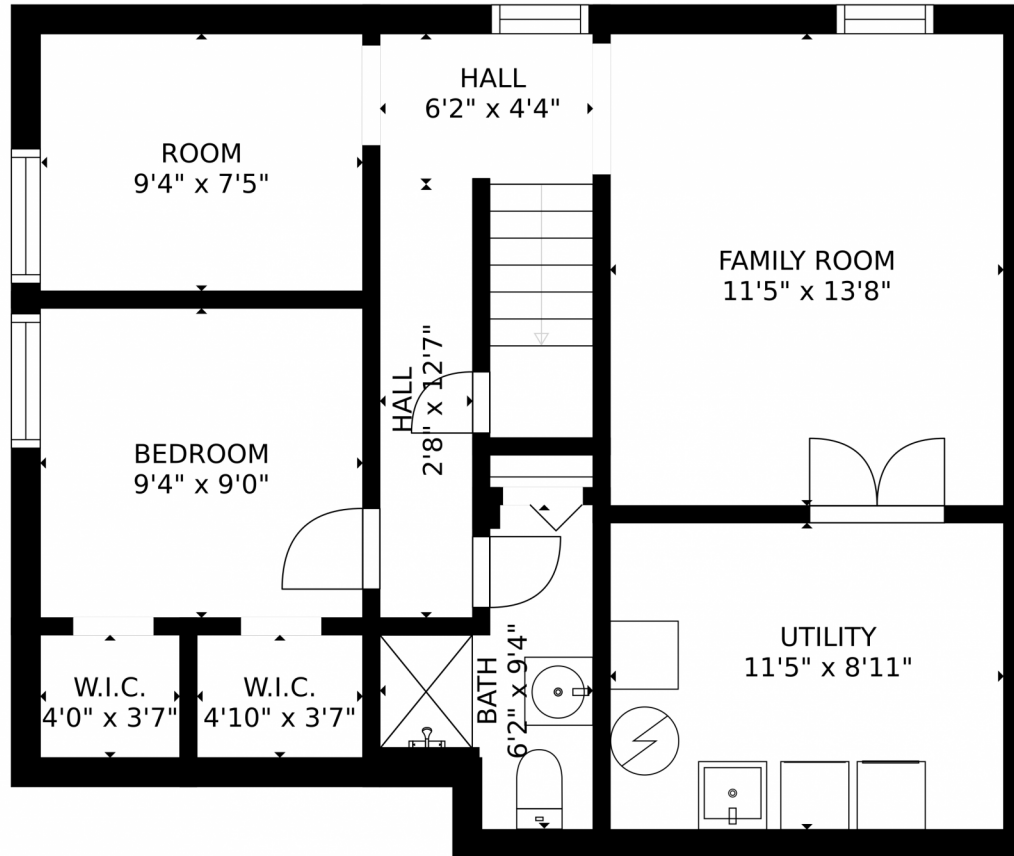

GROSS INTERNAL AREA
FLOOR 1: 615 sq. ft, FLOOR 2: 693 sq. ft
FLOOR 3: 726 sq. ft, EXCLUDED AREAS:
GARAGE: 407 sq. ft, DECK: 110 sq. ft
TOTAL: 2034 sq. ft

MEASUREMENTS CALCULATED BY V1Photos.COM ARE DEEMED HIGHLY RELIABLE BUT NOT GUARANTEED.

15362 E Louisiana Ave, Aurora, CO 80017 – Basement

GROSS INTERNAL AREA
FLOOR 1: 615 sq. ft, FLOOR 2: 693 sq. ft
FLOOR 3: 726 sq. ft, EXCLUDED AREAS:
GARAGE: 407 sq. ft, DECK: 110 sq. ft
TOTAL: 2034 sq. ft
MEASUREMENTS CALCULATED BY V1Photos.COM ARE DEEMED HIGHLY RELIABLE BUT NOT GUARANTEED.