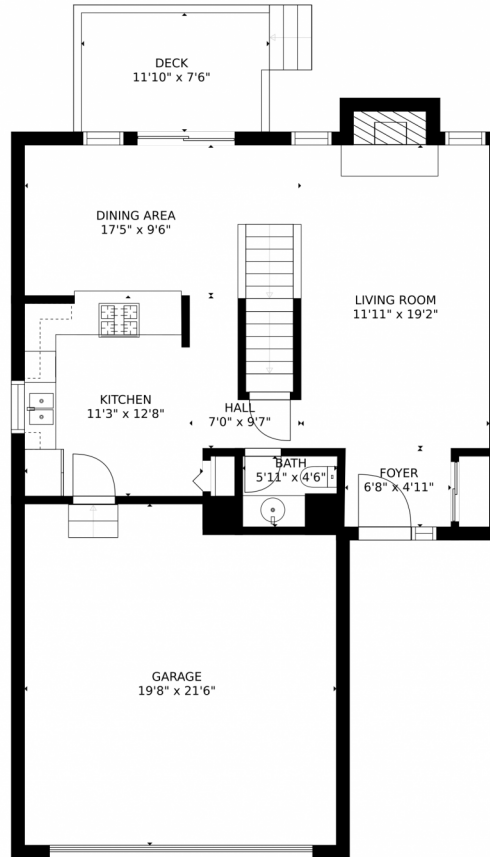

 Single Family

 2071 SQFT

 3 Beds

 2/1 Baths

Taylor Haas
303-665-7368
taylorh@coloradorpm.com
<https://www.coloradorpm.com/available-rental-properties-denver>

15362 E Louisiana Ave, Aurora, CO 80017 – 1st Floor

GROSS INTERNAL AREA
FLOOR 1: 615 sq. ft, FLOOR 2: 693 sq. ft
FLOOR 3: 726 sq. ft, EXCLUDED AREAS:
GARAGE: 407 sq. ft, DECK: 110 sq. ft
TOTAL: 2034 sq. ft

MEASUREMENTS CALCULATED BY V1Photos.COM ARE DEEMED HIGHLY RELIABLE BUT NOT GUARANTEED.

15362 E Louisiana Ave, Aurora, CO 80017 – Basement

GROSS INTERNAL AREA
FLOOR 1: 615 sq. ft, FLOOR 2: 693 sq. ft
FLOOR 3: 726 sq. ft, EXCLUDED AREAS:
GARAGE: 407 sq. ft, DECK: 110 sq. ft
TOTAL: 2034 sq. ft
MEASUREMENTS CALCULATED BY V1Photos.COM ARE DEEMED HIGHLY RELIABLE BUT NOT GUARANTEED.