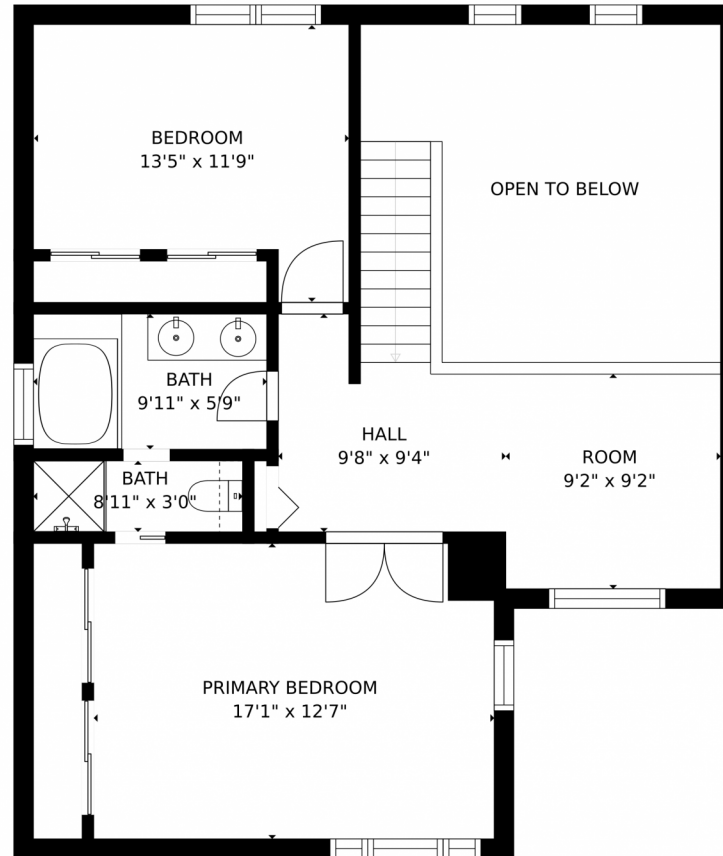

GROSS INTERNAL AREA
FLOOR 1: 615 sq. ft, FLOOR 2: 693 sq. ft
FLOOR 3: 726 sq. ft, EXCLUDED AREAS:
GARAGE: 407 sq. ft, DECK: 110 sq. ft
TOTAL: 2034 sq. ft

MEASUREMENTS CALCULATED BY V1Photos.COM ARE DEEMED HIGHLY RELIABLE BUT NOT GUARANTEED.