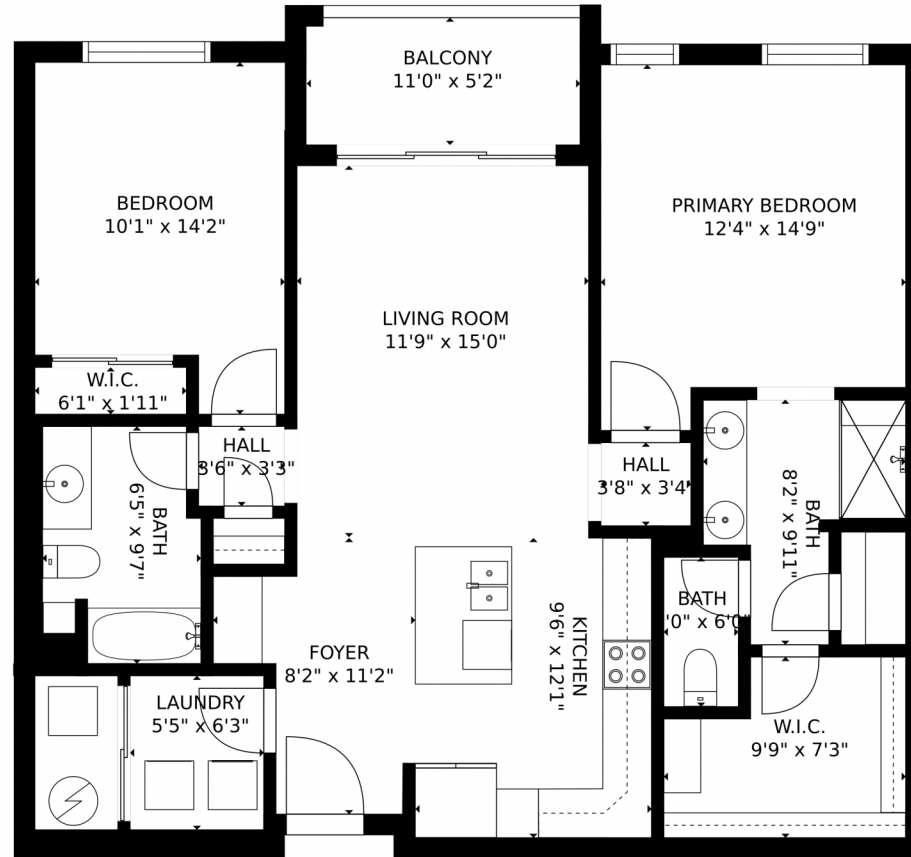

Condominium

1180 SQFT

2 Beds

2 Baths

Taylor Haas

303-665-7368

taylorh@coloradorpm.com

<https://www.coloradorpm.com/available-rental-properties-denver>

Scan code
for more
property
details

420 East Fremont Place, Littleton, CO 80122 – Main Level

GROSS INTERNAL AREA
FLOOR 1: 1038 sq. ft. EXCLUDED AREAS:
BALCONY: 57 sq. ft.
TOTAL: 1038 sq. ft.
MEASUREMENTS CALCULATED BY V1Photos.COM ARE DEEMED HIGHLY RELIABLE BUT NOT GUARANTEED.