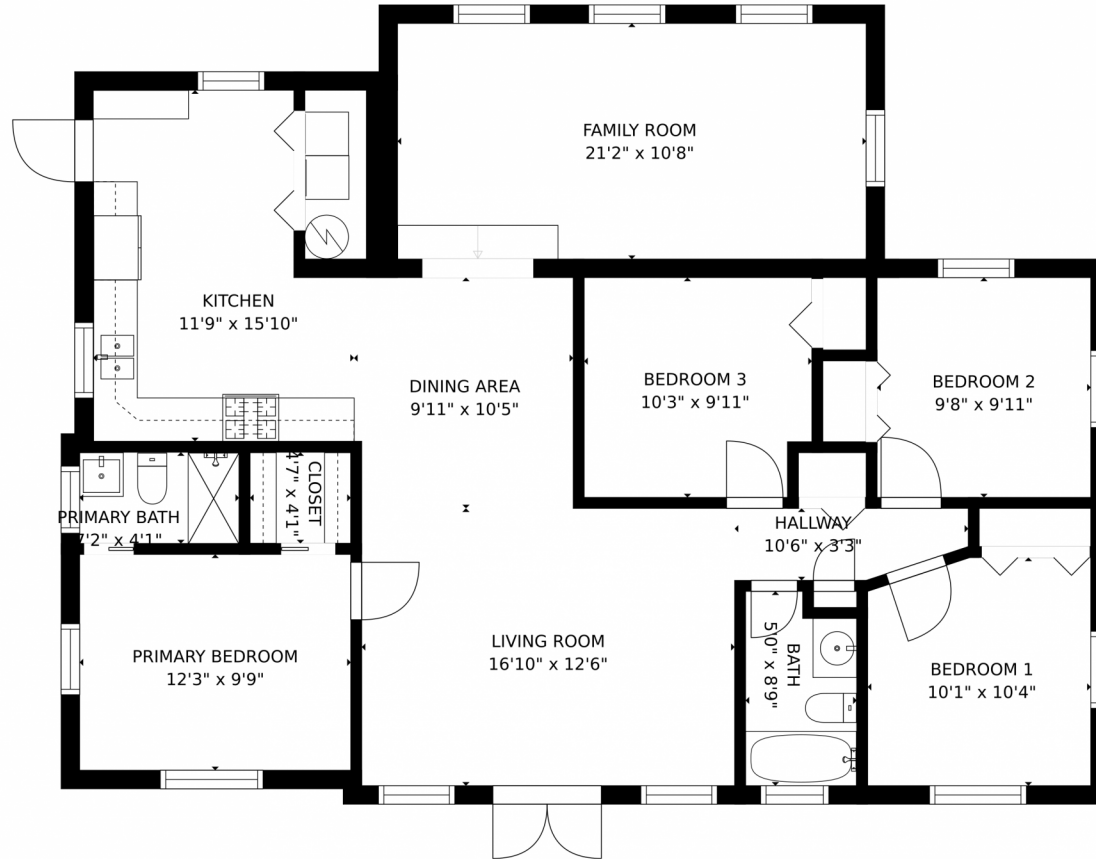

20123 Southwest 118th Court  
Miami, FL 33177

 Single Family

 1410 SQFT

 3 Beds

 2 Baths

 0.26 Acre

**Jose Pena**  
786-486-0496  
jpinvestments@comcast.net

Scan code  
for more  
property  
details

# 20123 Southwest 118th Court, Miami, FL 33177 – All Levels

GROSS INTERNAL AREA  
FLOOR 1: 1390 sq. ft  
TOTAL: 1390 sq. ft  
MEASUREMENTS CALCULATED BY V1Photos.COM ARE DEEMED HIGHLY RELIABLE BUT NOT GUARANTEED.