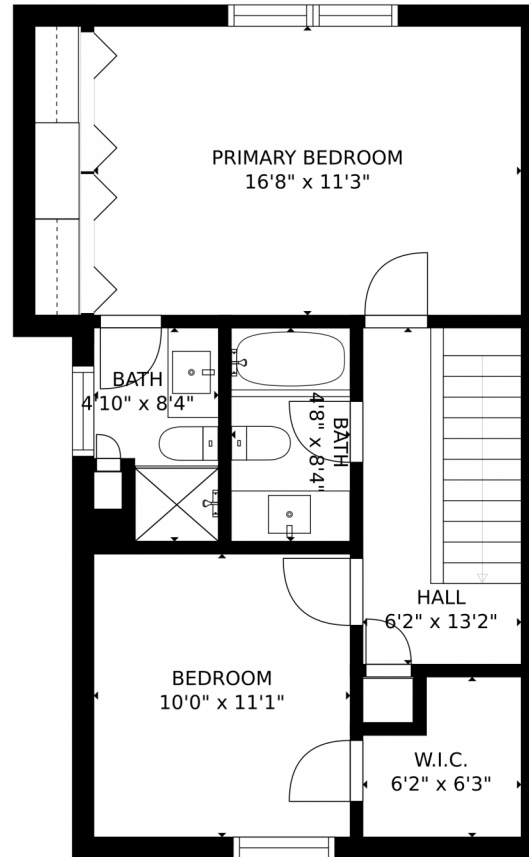

6390 East Wesley Avenue, Denver, CO 80222 – Upper Level

GROSS INTERNAL AREA
FLOOR 1: 528 sq. ft. FLOOR 2: 531 sq. ft.
FLOOR 3: 554 sq. ft.
TOTAL: 1612 sq. ft.

Disclaimer: Sizes and Dimensions are Approximate, Actual May Vary.

Taylor Haas

303-665-7368

taylorh@coloradorpm.com

<https://www.coloradorpm.com/available-rental-properties-denver>

Scan code
for more
property
details