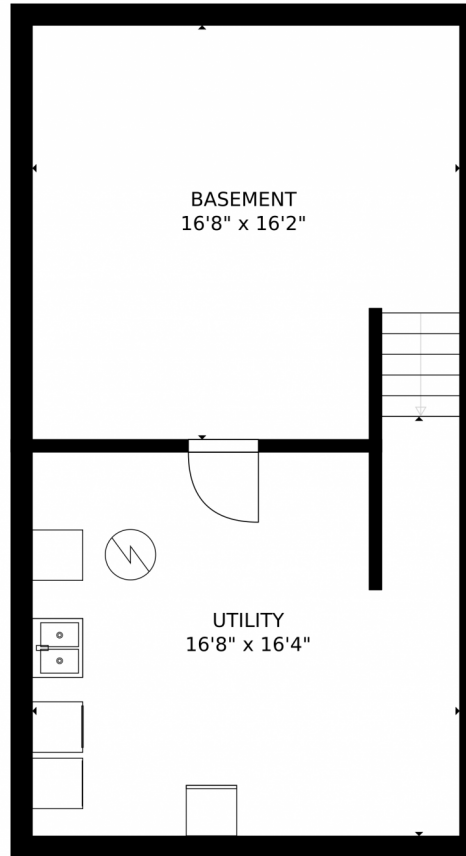

GROSS INTERNAL AREA
FLOOR 1: 528 sq. ft. FLOOR 2: 531 sq. ft.
FLOOR 3: 554 sq. ft.
TOTAL: 1612 sq. ft.

Disclaimer: Sizes and Dimensions are Approximate, Actual May Vary.

Taylor Haas
303-665-7368
taylorh@coloradorpm.com
<https://www.coloradorpm.com/available-rental-properties-denver>

Scan code
for more
property
details