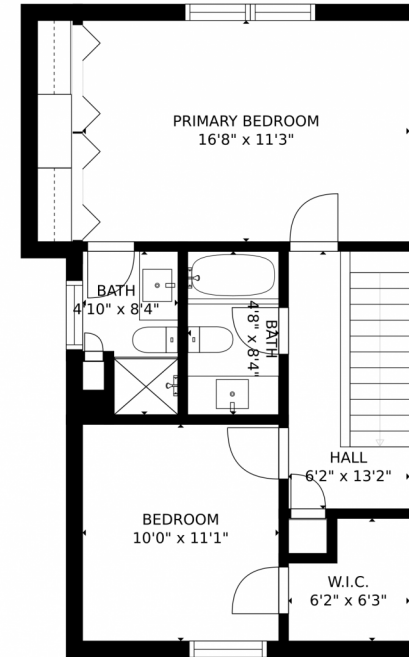

FLOOR 3

GROSS INTERNAL AREA
FLOOR 1: 528 sq. ft. FLOOR 2: 531 sq. ft.
FLOOR 3: 554 sq. ft.
TOTAL: 1612 sq. ft.

Disclaimer: Sizes and Dimensions are Approximate, Actual May Vary.

Taylor Haas

303-665-7368

taylorh@coloradorpm.com

<https://www.coloradorpm.com/available-rental-properties-denver>

Scan code
for more
property
details