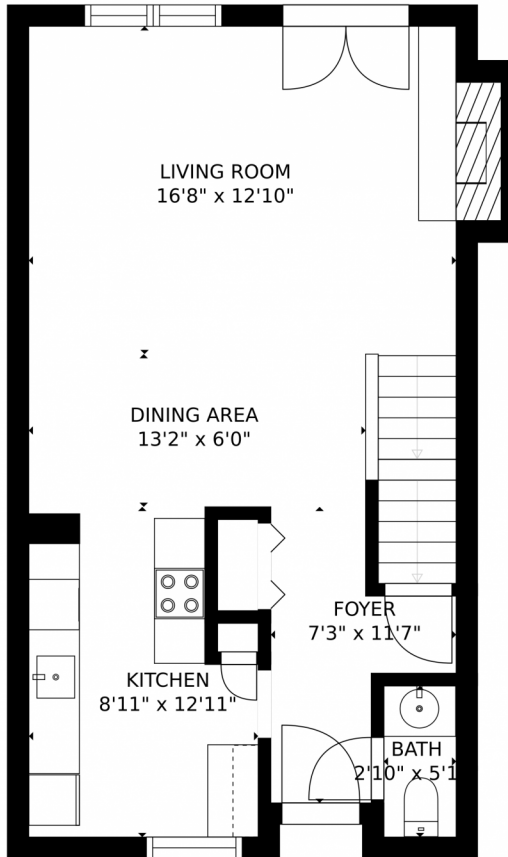

6390 East Wesley Avenue, Denver, CO 80222 – Main Level

GROSS INTERNAL AREA
FLOOR 1: 528 sq. ft. FLOOR 2: 531 sq. ft.
FLOOR 3: 554 sq. ft.
TOTAL: 1612 sq. ft.

Disclaimer: Sizes and Dimensions are Approximate, Actual May Vary.

Taylor Haas

303-665-7368

taylorh@coloradorpm.com

<https://www.coloradorpm.com/available-rental-properties-denver>

Scan code
for more
property
details