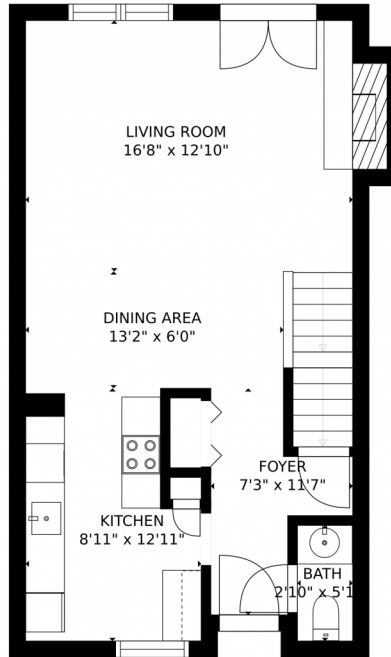

6390 East Wesley Avenue, Denver, CO 80222 – All Levels

FLOOR 2

GROSS INTERNAL AREA
FLOOR 1: 528 sq. ft. FLOOR 2: 531 sq. ft.
FLOOR 3: 554 sq. ft.
TOTAL: 1612 sq. ft.

Disclaimer: Sizes and Dimensions are Approximate, Actual May Vary.

Taylor Haas

303-665-7368

taylorh@coloradorpm.com

<https://www.coloradorpm.com/available-rental-properties-denver>

Scan code
for more
property
details