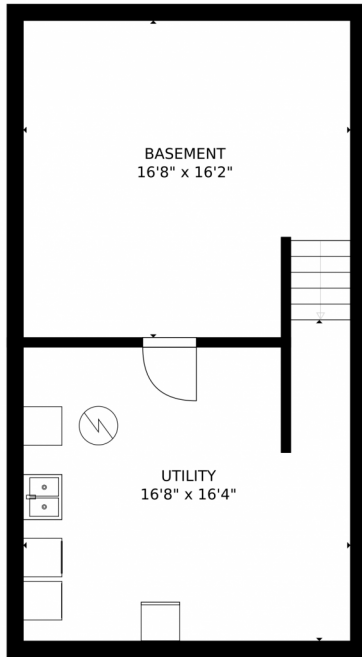

6390 East Wesley Avenue, Denver, CO 80222 – All Levels

FLOOR 1