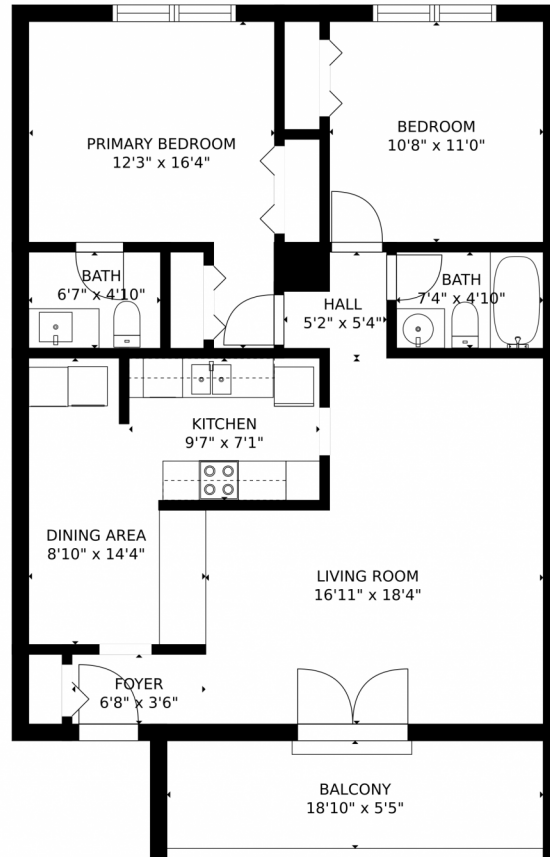

GROSS INTERNAL AREA
FLOOR 1: 906 sq. ft. EXCLUDED AREAS:
BALCONY: 111 sq. ft
TOTAL: 906 sq. ft

Disclaimer: Sizes and Dimensions are Approximate, Actual May Vary.

Taylor Haas
303-665-7368
taylorh@coloradorpm.com
<https://www.coloradorpm.com/available-rental-properties-denv>

Scan code
for more
property
details