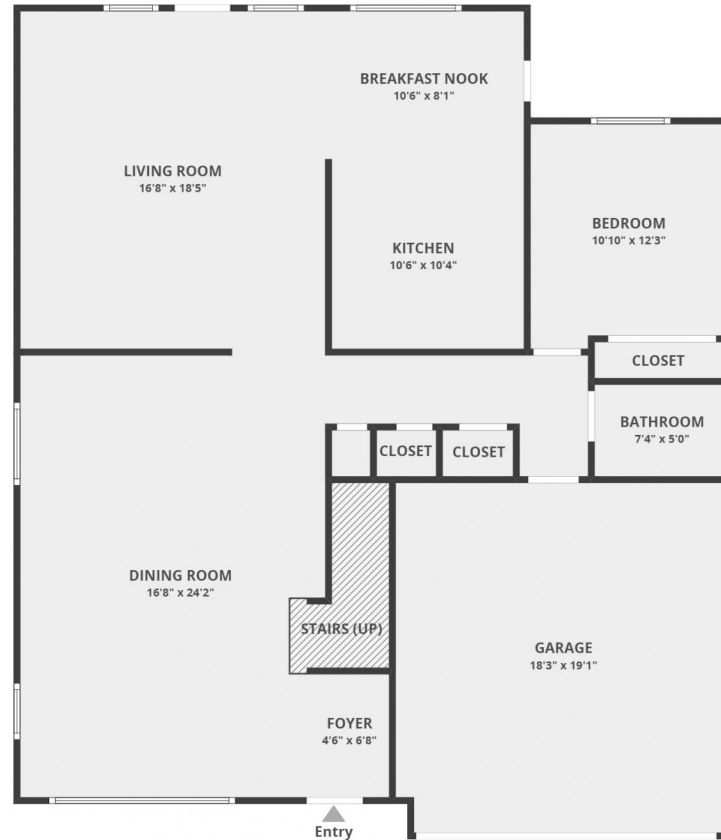

2201 Southwest 13th Avenue
Fort Lauderdale, FL 33315

 Single Family

 2872 SQFT

 4 Beds

 4 Baths

Rachael Barach
954-815-1418
rachael@rachaelbarach.com
<https://www.therachaelbarachgroup.com/>

Floor 1

All dimensions are approximate and subject to independent verification

Disclaimer: Sizes and Dimensions are Approximate, Actual May Vary.

Rachael Barach
954-815-1418
rachael@rachaelbarach.com
<https://www.therachaelbarachgroup.com/>

Scan code
for more
property
details

Floor 2