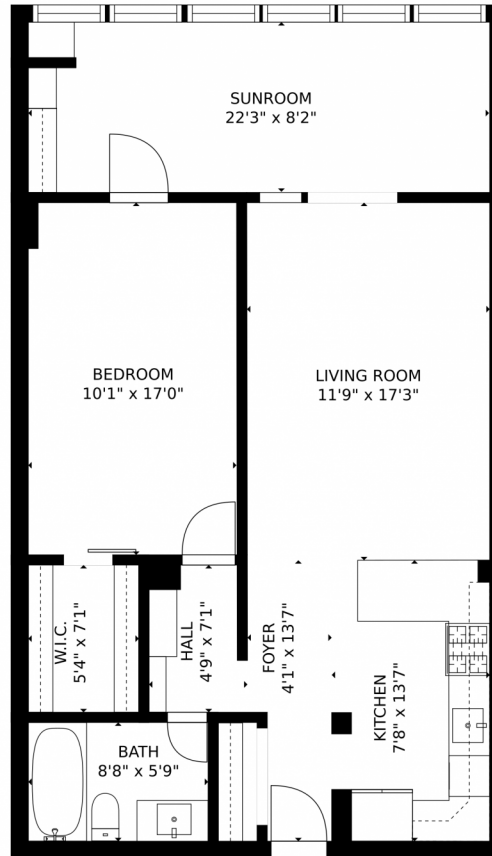

800 N Washington St #303, Denver, CO 80112 — Main Level

GROSS INTERNAL AREA
FLOOR 1: 883 sq. ft
TOTAL: 883 sq. ft

Disclaimer: Sizes and Dimensions are Approximate, Actual May Vary.

Katie Wasserman
720-935-9671
makerealestateco@gmail.com