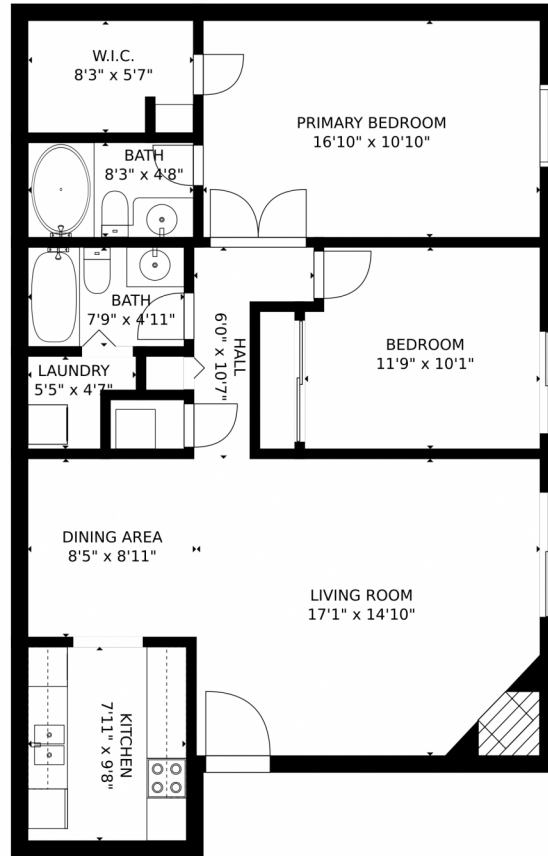

 Single Family

 1019 SQFT

 2 Beds

 2 Baths

Taylor Haas
303-665-7368
taylorh@coloradorpm.com
<https://www.coloradorpm.com/available-rental-properties-denver>

902 S Walden St. #106, Aurora, CO 80017 – Main Level

GROSS INTERNAL AREA
FLOOR 1: 970 sq. ft
TOTAL: 970 sq. ft
MEASUREMENTS CALCULATED BY V1Photos.com ARE DEEMED HIGHLY RELIABLE BUT NOT GUARANTEED.

Disclaimer: Sizes and Dimensions are Approximate, Actual May Vary.