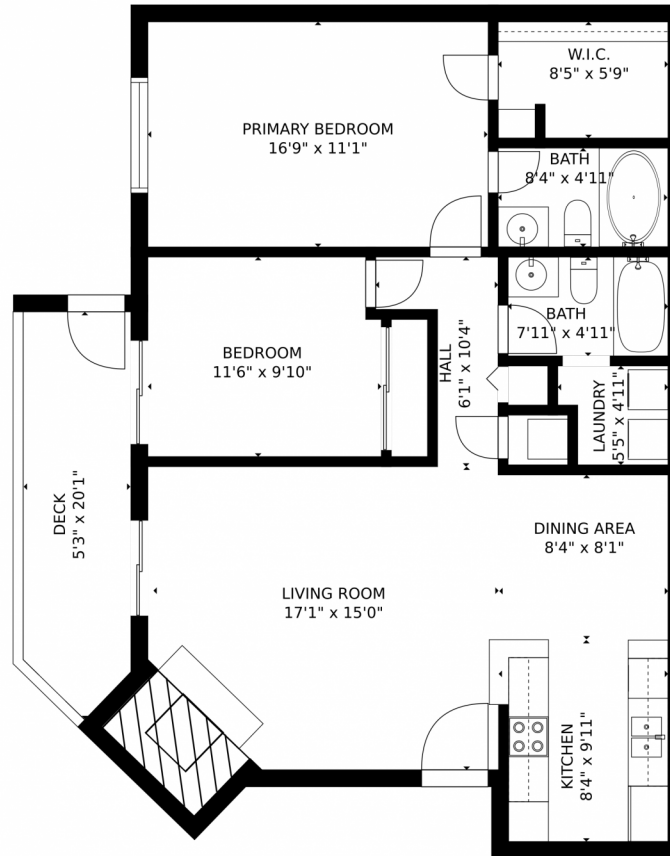

8225 Fairmount Drive, Denver, CO 80247 – All Levels

GROSS INTERNAL AREA
FLOOR 1: 987 sq. ft. EXCLUDED AREAS:
DECK: 100 sq. ft.
TOTAL: 987 sq. ft.

Disclaimer: Sizes and Dimensions are Approximate, Actual May Vary.

Taylor Haas

303-665-7368

taylorh@coloradorm.com

<https://www.coloradorm.com/available-rental-properties-denver>

Scan code
for more
property
details