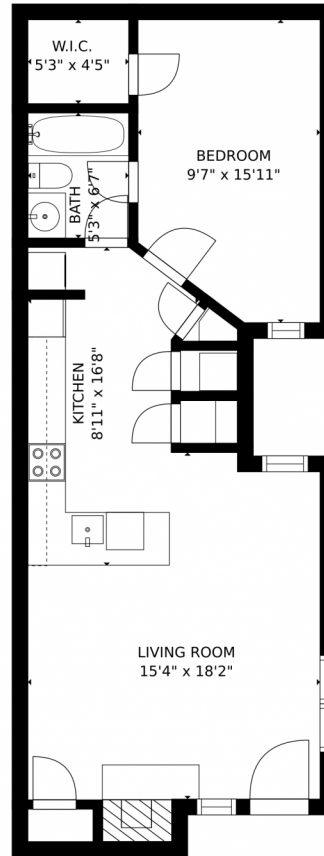

GROSS INTERNAL AREA
FLOOR 1: 609 sq. ft
TOTAL: 609 sq. ft

Disclaimer: Sizes and Dimensions are Approximate, Actual May Vary.

Taylor Haas

303-665-7368

taylorh@coloradorpm.com

<https://www.coloradorpm.com/available-rental-properties-denver>

Scan code
for more
property
details