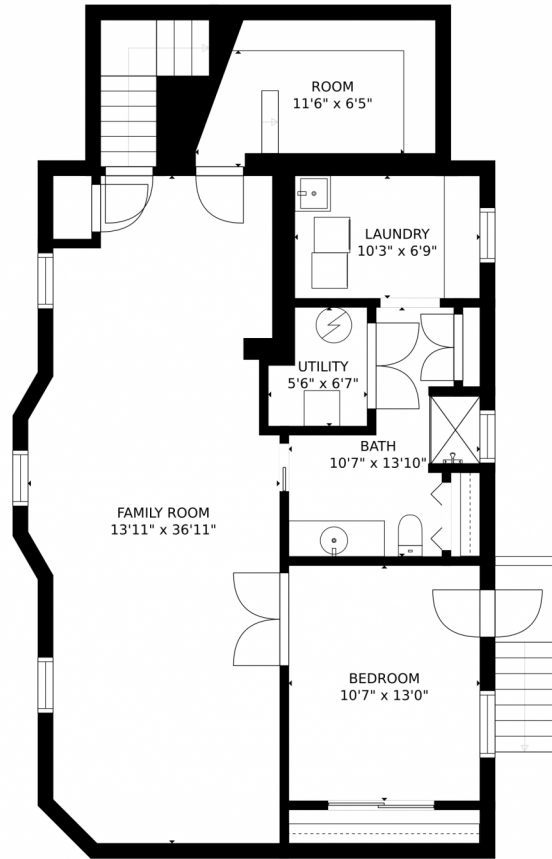

2733 Java Court, Denver, CO 80211 – Lower Level

GROSS INTERNAL AREA
FLOOR 1: 1042 sq. ft, FLOOR 2: 1109 sq. ft
EXCLUDED AREAS: , PATIO: 424 sq. ft
PORCH: 104 sq. ft
TOTAL: 2151 sq. ft

Disclaimer: Sizes and Dimensions are Approximate, Actual May Vary.

Taylor Haas

303-665-7368

taylorh@coloradorpm.com

<https://www.coloradorpm.com/available-rental-properties-denver>

Scan code
for more
property
details