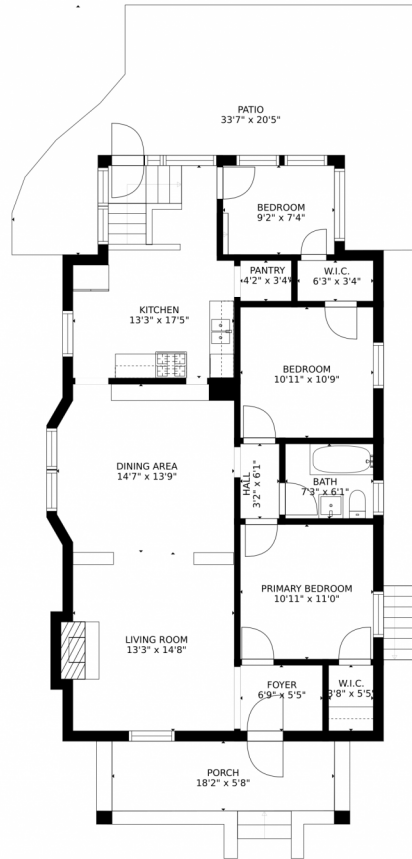

2733 Java Court, Denver, CO 80211 – Main Level

GROSS INTERNAL AREA
FLOOR 1: 1042 sq. ft, FLOOR 2: 1109 sq. ft
EXCLUDED AREAS: , PATIO: 424 sq. ft
PORCH: 104 sq. ft
TOTAL: 2151 sq. ft

Disclaimer: Sizes and Dimensions are Approximate, Actual May Vary.

Taylor Haas

303-665-7368

taylorh@coloradorpm.com

<https://www.coloradorpm.com/available-rental-properties-denver>

Scan code
for more
property
details