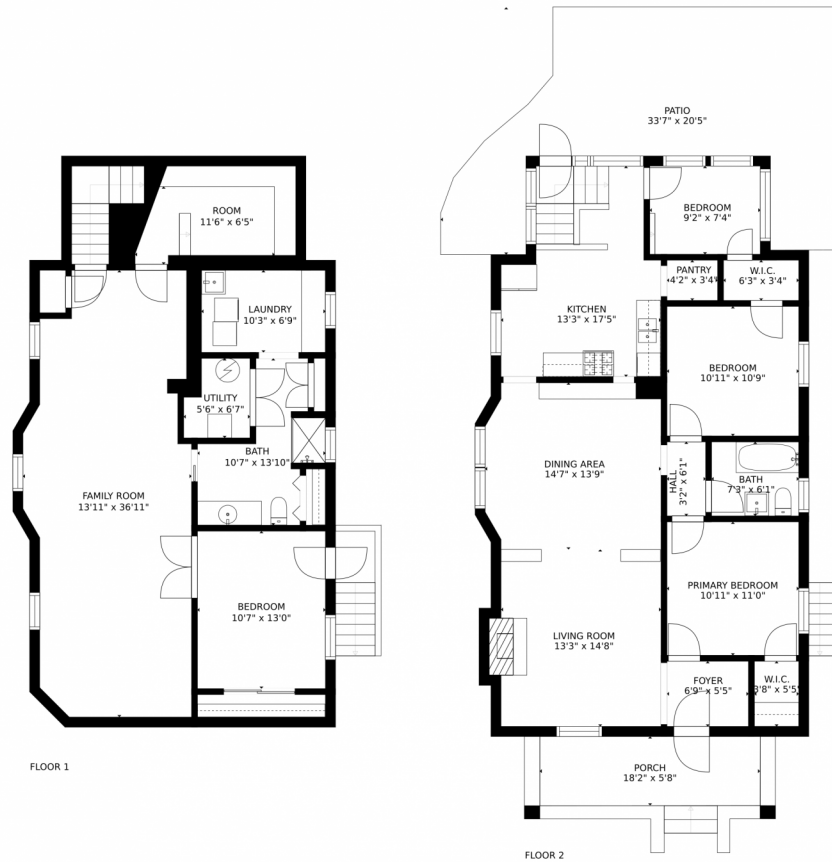

 Single Family

 2048 SQFT

 4 Beds

 2 Baths

Taylor Haas
303-665-7368
taylorh@coloradorpm.com
<https://www.coloradorpm.com/available-rental-properties-denv>

2733 Java Court, Denver, CO 80211 – Main Level

GROSS INTERNAL AREA
FLOOR 1: 1042 sq. ft, FLOOR 2: 1109 sq. ft
EXCLUDED AREAS: , PATIO: 424 sq. ft
PORCH: 104 sq. ft
TOTAL: 2151 sq. ft

Scan code
for more
property
details

2733 Java Court, Denver, CO 80211 – Lower Level

GROSS INTERNAL AREA
FLOOR 1: 1042 sq. ft, FLOOR 2: 1109 sq. ft
EXCLUDED AREAS: , PATIO: 424 sq. ft
PORCH: 104 sq. ft
TOTAL: 2151 sq. ft

MEASUREMENTS CALCULATED BY V1Photos.COM ARE DEEMED HIGHLY RELIABLE BUT NOT GUARANTEED.

Disclaimer: Sizes and Dimensions are Approximate, Actual May Vary.

Taylor Haas

303-665-7368

taylorh@coloradorpm.com

<https://www.coloradorpm.com/available-rental-properties-denver>

Scan code
for more
property
details

2733 Java Court, Denver, CO 80211 – All Levels

GROSS INTERNAL AREA
FLOOR 1: 1042 sq. ft., FLOOR 2: 1109 sq. ft.
EXCLUDED AREAS: , PATIO: 424 sq. ft.
PORCH: 104 sq. ft.
TOTAL: 2151 sq. ft.
MEASUREMENTS CALCULATED BY V1Photos.com ARE DEEMED HIGHLY RELIABLE BUT NOT GUARANTEED.