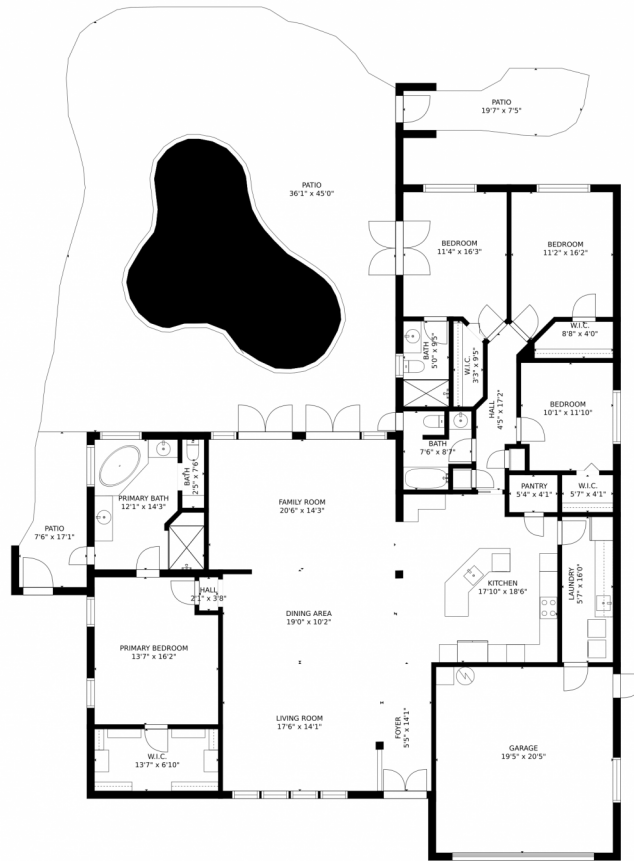

6541 Northeast 21st Avenue
Fort Lauderdale, FL 33308

 Single Family

 2720 SQFT

 4 Beds

 3 Baths

Matt Smith
954-632-7344
matt@sflrealtysource.com

Scan code
for more
property
details

6541 Northeast 21st Avenue, Fort Lauderdale, FL 33308 — Main

GROSS INTERNAL AREA
FLOOR 1: 2540 sq. ft. EXCLUDED AREAS:
GARAGE: 397 sq. ft. PATIO: 1845 sq. ft
TOTAL: 2540 sq. ft
MEASUREMENTS CALCULATED BY V1Photos.COM ARE DEEMED HIGHLY RELIABLE BUT NOT GUARANTEED.