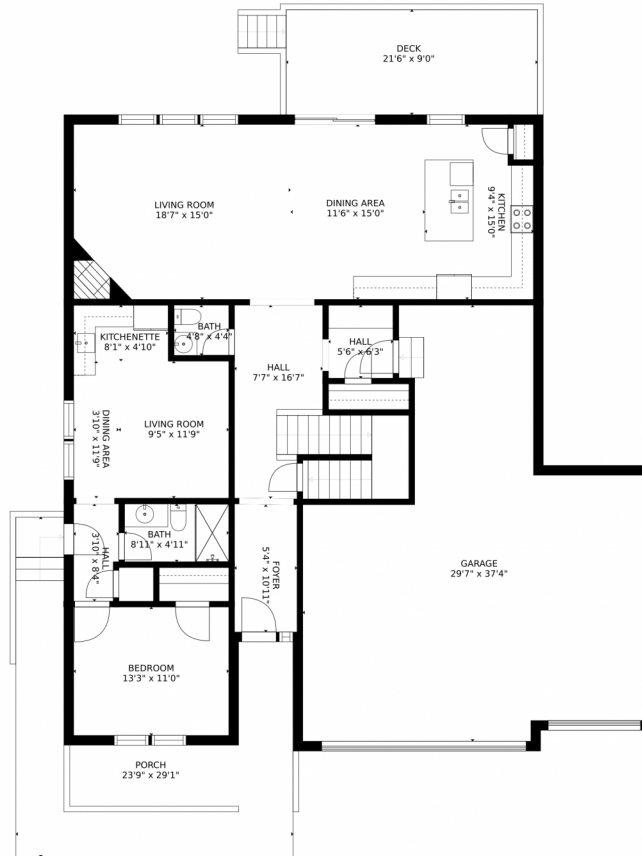

13437 Magnolia Street, Thornton, CO 80602 – Main Level

GROSS INTERNAL AREA
FLOOR 1: 1234 sq. ft. FLOOR 2: 1405 sq. ft.
FLOOR 3: 1084 sq. ft. EXCLUDED AREAS:
GARAGE: 788 sq. ft., DECK: 194 sq. ft.
PORCH: 350 sq. ft.
TOTAL: 3723 sq. ft.

Disclaimer: Sizes and Dimensions are Approximate, Actual May Vary.

Cameron Kelly
720-202-6272
cameron.colorado@gmail.com