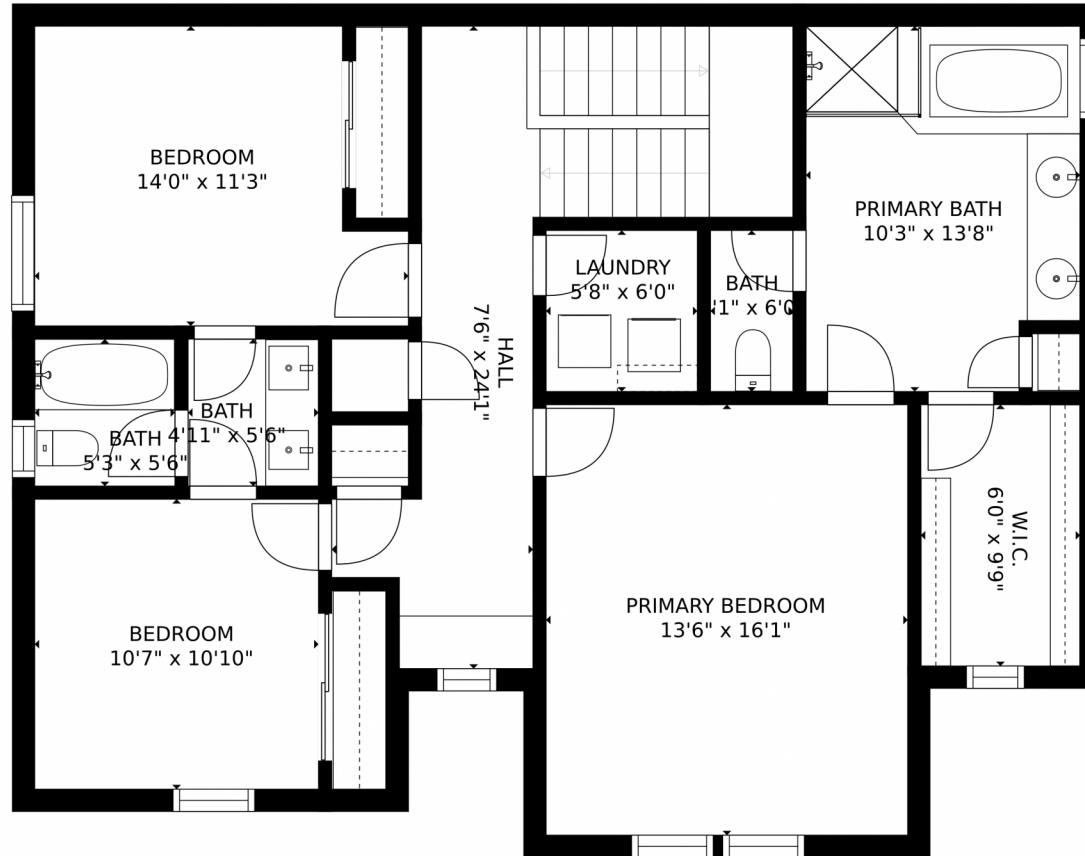

13437 Magnolia Street, Thornton, CO 80602 – Upper Level

GROSS INTERNAL AREA
FLOOR 1: 1234 sq. ft. FLOOR 2: 1405 sq. ft.
FLOOR 3: 1084 sq. ft. EXCLUDED AREAS:
GARAGE: 788 sq. ft. DECK: 194 sq. ft.
PORCH: 350 sq. ft.
TOTAL: 3723 sq. ft.

Disclaimer: Sizes and Dimensions are Approximate, Actual May Vary.

Cameron Kelly
720-202-6272
cameron.colorado@gmail.com