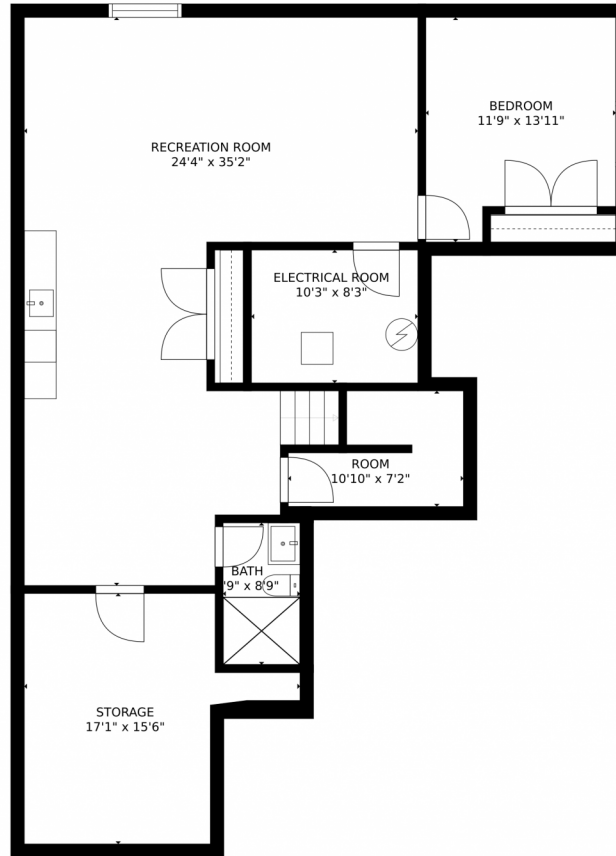

13437 Magnolia Street, Thornton, CO 80602 – Lower Level

GROSS INTERNAL AREA
FLOOR 1: 1234 sq. ft, FLOOR 2: 1405 sq. ft
FLOOR 3: 1084 sq. ft, EXCLUDED AREAS:
GARAGE: 788 sq. ft, DECK: 194 sq. ft
PORCH: 350 sq. ft
TOTAL: 3723 sq. ft

Disclaimer: Sizes and Dimensions are Approximate, Actual May Vary.

Cameron Kelly
720-202-6272
cameron.colorado@gmail.com