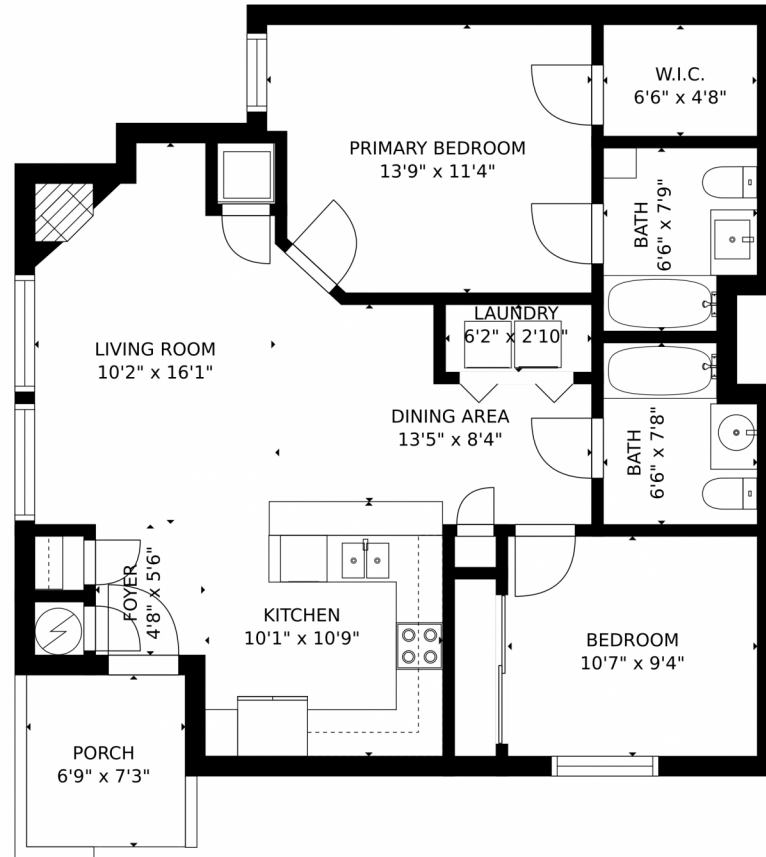

GROSS INTERNAL AREA
FLOOR 1: 848 sq. ft. EXCLUDED AREAS:
PORCH: 49 sq. ft.
TOTAL: 848 sq. ft.

Disclaimer: Sizes and Dimensions are Approximate, Actual May Vary.

Taylor Haas
303-665-7368
taylorh@coloradorpm.com
<https://www.coloradorpm.com/available-rental-properties-denver>

Scan code
for more
property
details