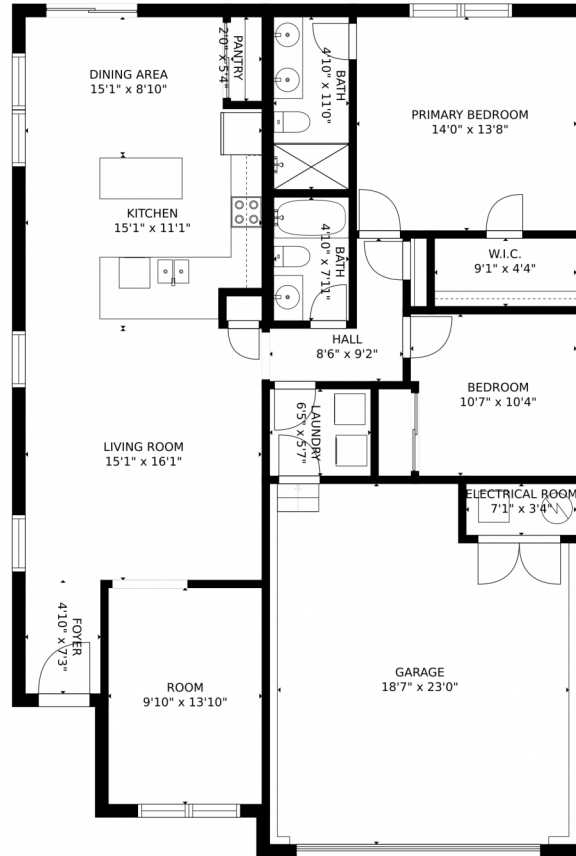

174 Gem Way, Lochbuie, CO 80603 – Main Level

GROSS INTERNAL AREA
FLOOR 1: 1335 sq. ft. EXCLUDED AREAS:
GARAGE: 422 sq. ft
TOTAL: 1335 sq. ft

Disclaimer: Sizes and Dimensions are Approximate, Actual May Vary.

Taylor Haas
303-665-7368
taylorh@coloradorpm.com
<https://www.coloradorpm.com/available-rental-properties-denver>

Scan code
for more
property
details