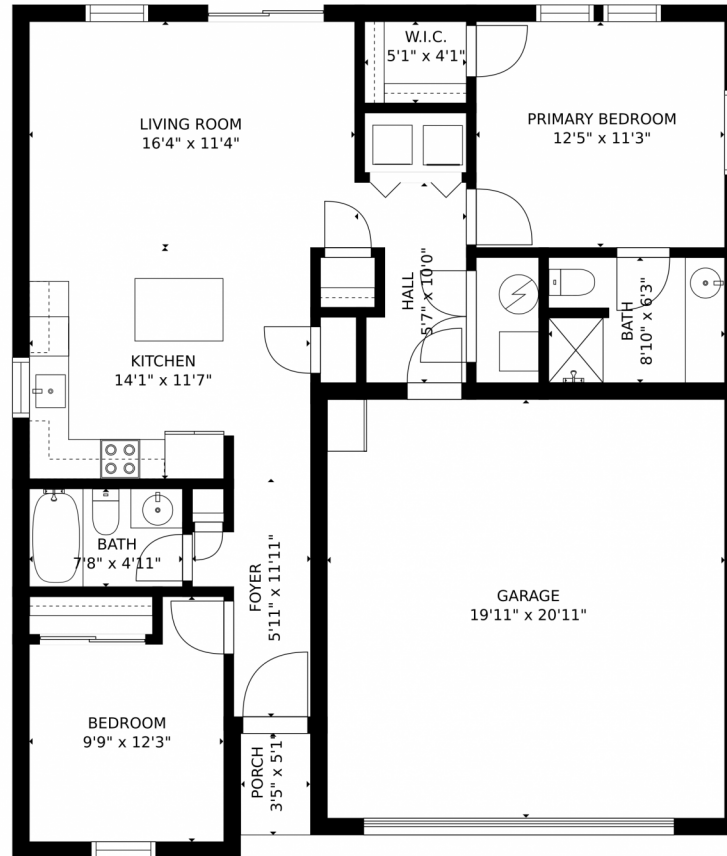

508 Pronghorn Court
Wiggins, CO 80654

MLS # 5845904

 Single Family

 1005 SQFT

 2 Beds

 2 Baths

Keitra Martin
720-371-7851
keitra.martin@gmail.com

Scan code
for more
property
details

508 Pronghorn Court, Wiggins, CO 80654 – Floor Plan

GROSS INTERNAL AREA
FLOOR 1: 926 sq. ft. EXCLUDED AREAS:
GARAGE: 417 sq. ft. PORCH: 18 sq. ft
TOTAL: 926 sq. ft
MEASUREMENTS CALCULATED BY V1Photos.COM ARE DEEMED HIGHLY RELIABLE BUT NOT GUARANTEED.