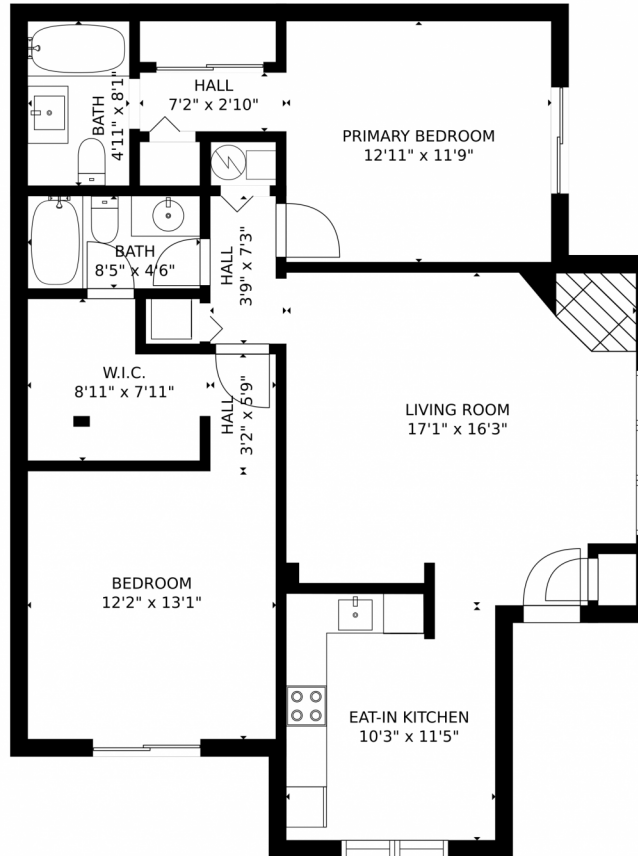

 Single Family

 1048 SQFT

 2 Beds

 2 Baths

Taylor Haas
303-665-7368
taylorh@coloradorpm.com
<https://www.coloradorpm.com/available-rental-properties-denver>

5704 W. Asbury Pl 103, Lakewood, CO 80027 – Main Level

GROSS INTERNAL AREA
FLOOR 1: 1000 sq. ft
TOTAL: 1000 sq. ft
MEASUREMENTS CALCULATED BY V1Photos.COM ARE DEEMED HIGHLY RELIABLE BUT NOT GUARANTEED.

Disclaimer: Sizes and Dimensions are Approximate, Actual May Vary.