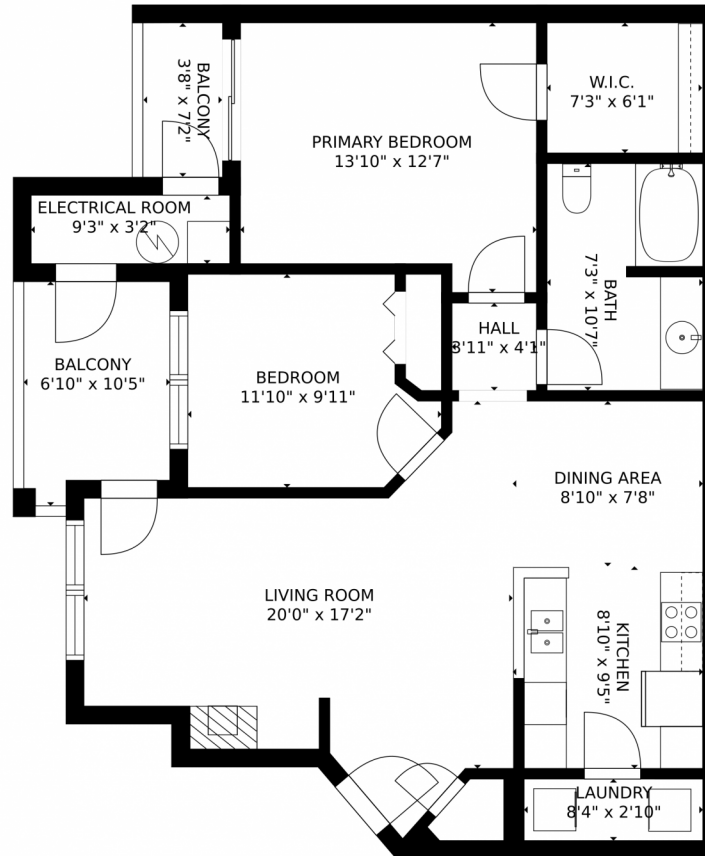

9142 Lodestar Lane #305, Parker, CO 80134 – Main Level

GROSS INTERNAL AREA
FLOOR 1: 930 sq. ft. EXCLUDED AREAS:
BALCONY: 92 sq. ft
TOTAL: 930 sq. ft

Disclaimer: Sizes and Dimensions are Approximate, Actual May Vary.

Taylor Haas

303-665-7368

taylorh@coloradorpm.com

<https://www.coloradorpm.com/available-rental-properties-denver>

Scan code
for more
property
details