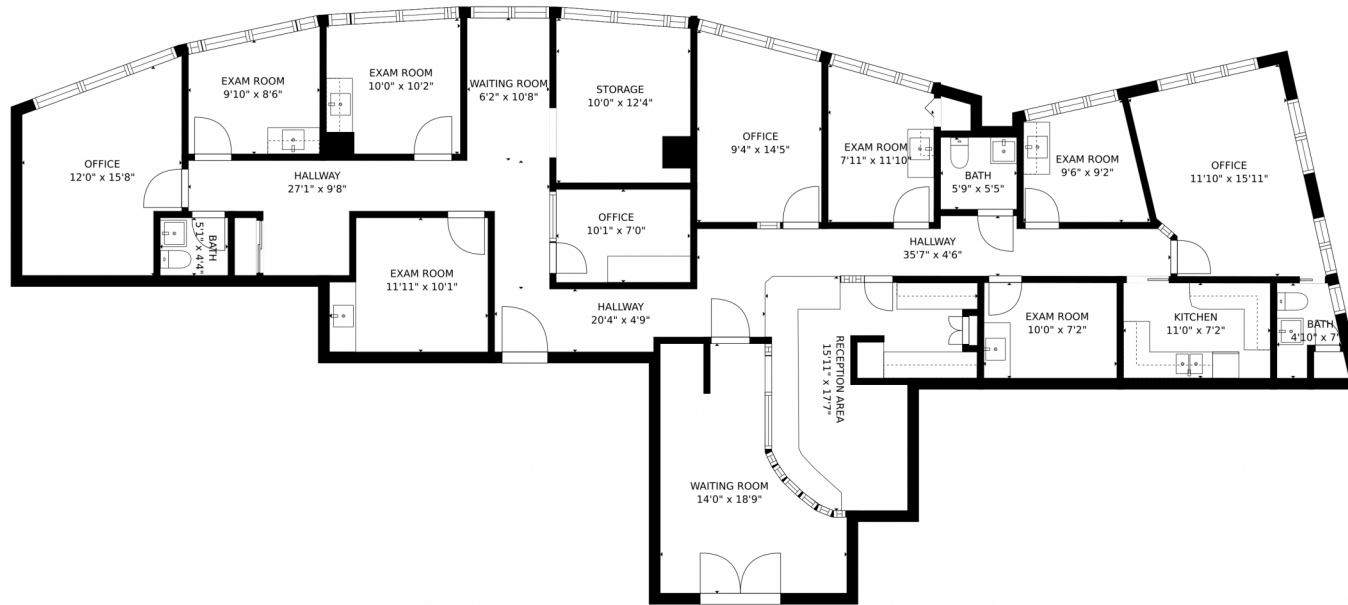

Commercial

2501 SQFT

Christopher Hall
954-707-1307
christopherhall@keyes.com

3850 Hollywood Boulevard, Hollywood, FL 33021 – All Levels

GROSS INTERNAL AREA
FLOOR 1: 2353 sq. ft
TOTAL: 2353 sq. ft
MEASUREMENTS CALCULATED BY V1Photos.com ARE DEEMED HIGHLY RELIABLE BUT NOT GUARANTEED.

Disclaimer: Sizes and Dimensions are Approximate, Actual May Vary.

Christopher Hall
954-707-1307
christopherhall@keyes.com

Scan code
for more
property
details