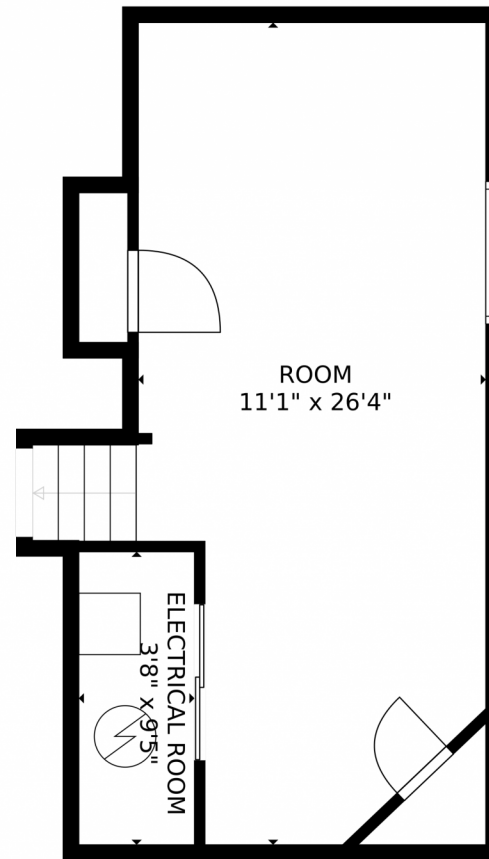

GROSS INTERNAL AREA
FLOOR 1: 331 sq. ft. FLOOR 2: 728 sq. ft.
FLOOR 3: 900 sq. ft. EXCLUDED AREAS:
GARAGE: 525 sq. ft. PATIO: 11 sq. ft.
PORCH: 265 sq. ft.
TOTAL: 1958 sq. ft.

Disclaimer: Sizes and Dimensions are Approximate, Actual May Vary.

Amanda Duran
720-427-9882
amandasvip-service@yahoo.com

Scan code
for more
property
details