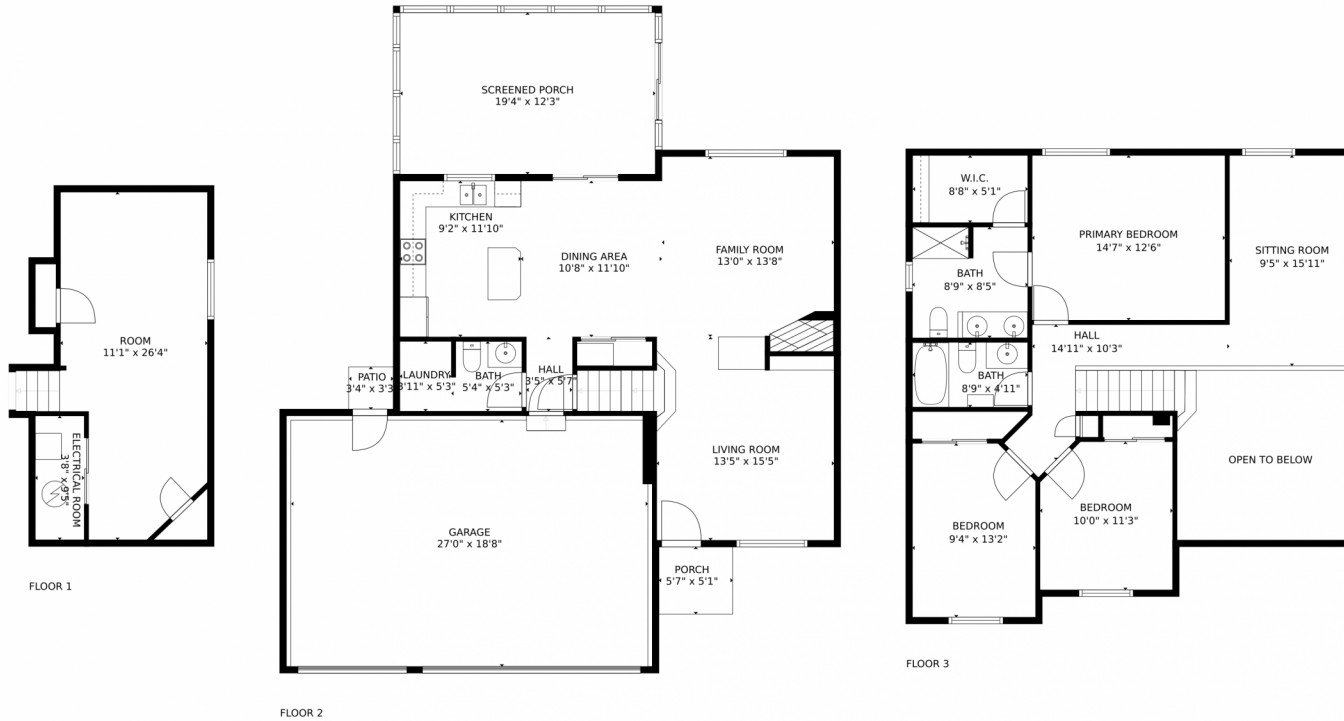

5341 E. 129th Way, Thornton, CO 80241 – All Levels

GROSS INTERNAL AREA
FLOOR 1: 331 sq. ft. FLOOR 2: 728 sq. ft.
FLOOR 3: 900 sq. ft. EXCLUDED AREAS:
GARAGE: 525 sq. ft. PATIO: 11 sq. ft.
PORCH: 265 sq. ft.
TOTAL: 1958 sq. ft.

Disclaimer: Sizes and Dimensions are Approximate, Actual May Vary.

Amanda Duran
720-427-9882
amandasvip-service@yahoo.com

Scan code
for more
property
details