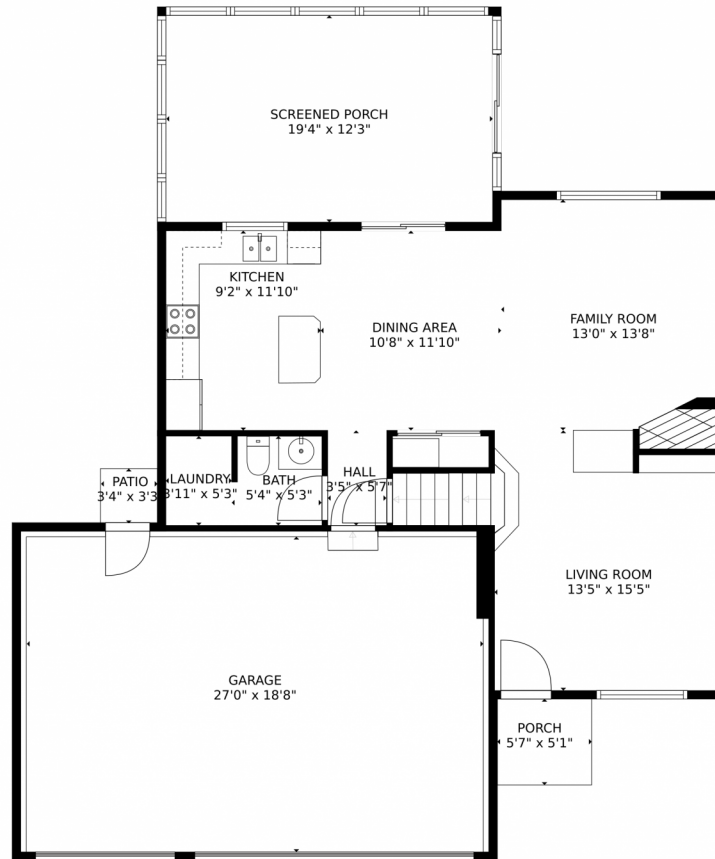

5341 E. 129th Way
Thornton, CO 80241

 Single Family

 2080 SQFT

 3 Beds

 2/1 Baths

Amanda Duran
720-427-9882
amandasvipsservice@yahoo.com

5341 E. 129th Way, Thornton, CO 80241 – Main Level

GROSS INTERNAL AREA
FLOOR 1: 331 sq. ft. FLOOR 2: 728 sq. ft.
FLOOR 3: 900 sq. ft. EXCLUDED AREAS:
GARAGE: 525 sq. ft. PATIO: 11 sq. ft.
PORCH: 265 sq. ft.
TOTAL: 1958 sq. ft.
MEASUREMENTS CALCULATED BY V1Photos.com ARE DEEMED HIGHLY RELIABLE BUT NOT GUARANTEED.

Disclaimer: Sizes and Dimensions are Approximate, Actual May Vary.

Amanda Duran
720-427-9882
amandasvip-service@yahoo.com

5341 E. 129th Way, Thornton, CO 80241 – Second Level

GROSS INTERNAL AREA
FLOOR 1: 331 sq. ft. FLOOR 2: 728 sq. ft.
FLOOR 3: 900 sq. ft. EXCLUDED AREAS:
GARAGE: 525 sq. ft. PATIO: 11 sq. ft.
PORCH: 265 sq. ft.
TOTAL: 1958 sq. ft.

Scan code
for more
property
details

GROSS INTERNAL AREA
FLOOR 1: 331 sq. ft. FLOOR 2: 728 sq. ft.
FLOOR 3: 900 sq. ft. EXCLUDED AREAS:
GARAGE: 525 sq. ft. PATIO: 11 sq. ft.
PORCH: 265 sq. ft.
TOTAL: 1958 sq. ft.

Scan code
for more
property
details

5341 E. 129th Way, Thornton, CO 80241 – All Levels

GROSS INTERNAL AREA
FLOOR 1: 331 sq. ft. FLOOR 2: 728 sq. ft.
FLOOR 3: 900 sq. ft. EXCLUDED AREAS:
GARAGE: 525 sq. ft. PATIO: 11 sq. ft.
PORCH: 265 sq. ft.
TOTAL: 1958 sq. ft.