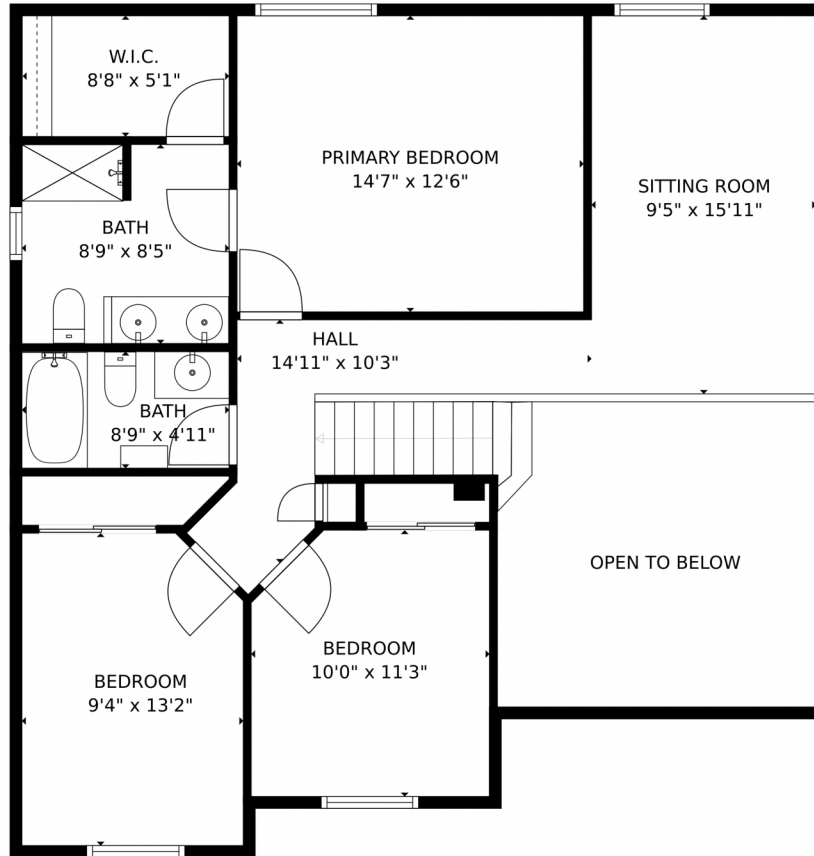

5341 E. 129th Way, Thornton, CO 80241 – Second Level

GROSS INTERNAL AREA
FLOOR 1: 331 sq. ft. FLOOR 2: 728 sq. ft.
FLOOR 3: 900 sq. ft. EXCLUDED AREAS:
GARAGE: 525 sq. ft. PATIO: 11 sq. ft.
PORCH: 265 sq. ft.
TOTAL: 1958 sq. ft.

Disclaimer: Sizes and Dimensions are Approximate, Actual May Vary.

Amanda Duran
720-427-9882
amandasvip-service@yahoo.com

Scan code
for more
property
details