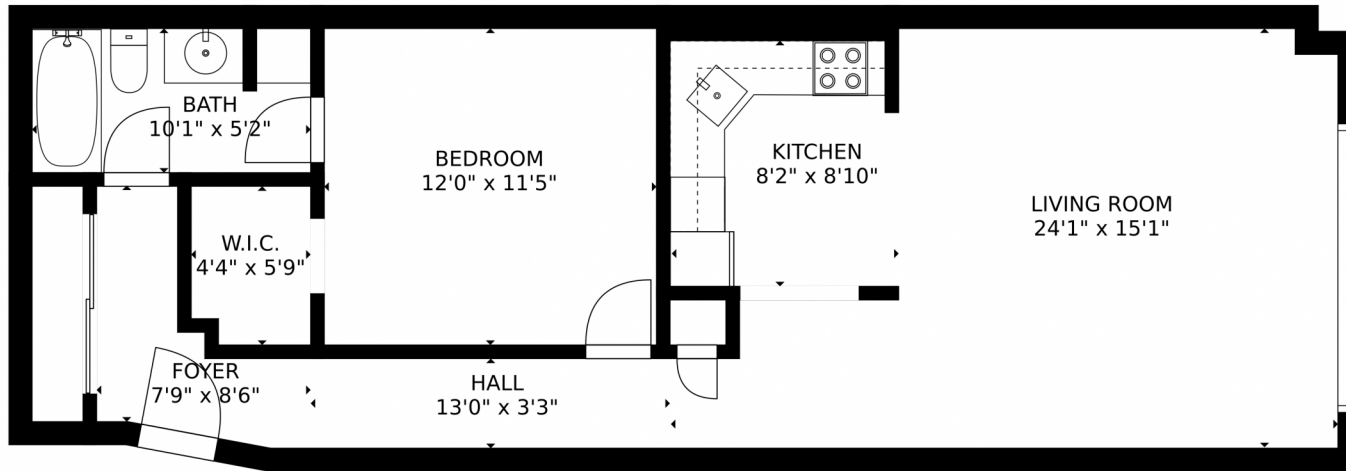

 Single Family

 708 SQFT

 1 Bed

 1 Baths

**Taylor Haas**  
303-665-7368  
taylorh@coloradorpm.com  
<https://www.coloradorpm.com/available-rental-properties-denv>

720 16th St, Denver, CO 80202 – Main Floor

GROSS INTERNAL AREA  
FLOOR 1: 705 sq. ft  
TOTAL: 705 sq. ft  
MEASUREMENTS CALCULATED BY V1Photos.com ARE DEEMED HIGHLY RELIABLE BUT NOT GUARANTEED.

Disclaimer: Sizes and Dimensions are Approximate, Actual May Vary.