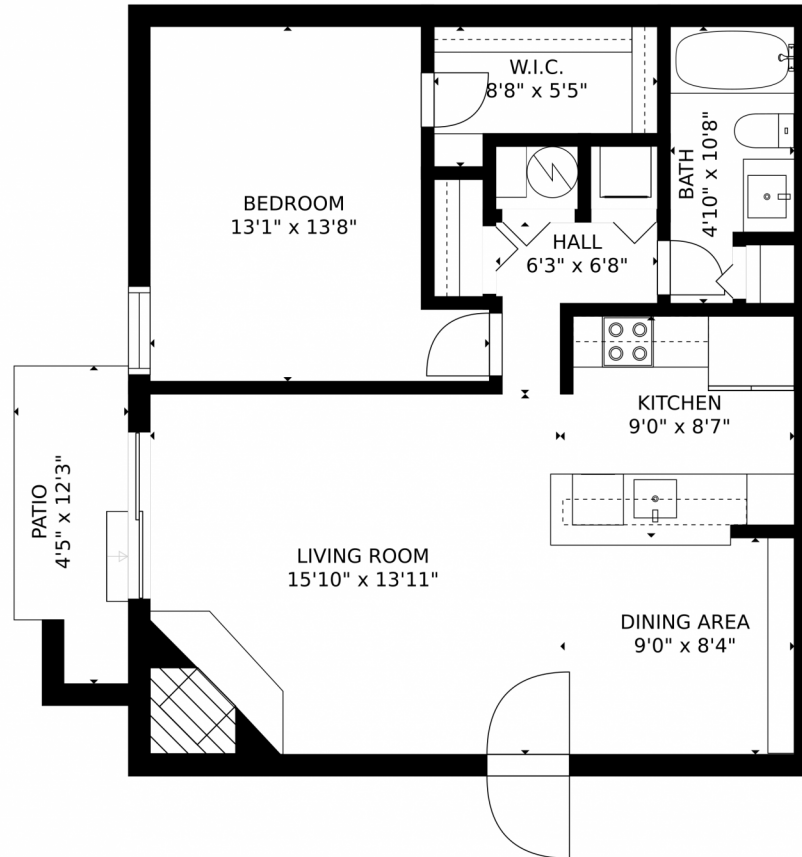

Single Family

723 SQFT

1 Bed

1 Baths

Taylor Haas

303-665-7368

taylorh@coloradorpm.com

<https://www.coloradorpm.com/available-rental-properties-denver>

Scan code
for more
property
details

7710 West 87th Drive, Arvada, CO 80005 – Main Level

GROSS INTERNAL AREA
FLOOR 1: 700 sq. ft. EXCLUDED AREAS:
PATIO: 50 sq. ft.
TOTAL: 700 sq. ft.
MEASUREMENTS CALCULATED BY V1Photos.COM ARE DEEMED HIGHLY RELIABLE BUT NOT GUARANTEED.