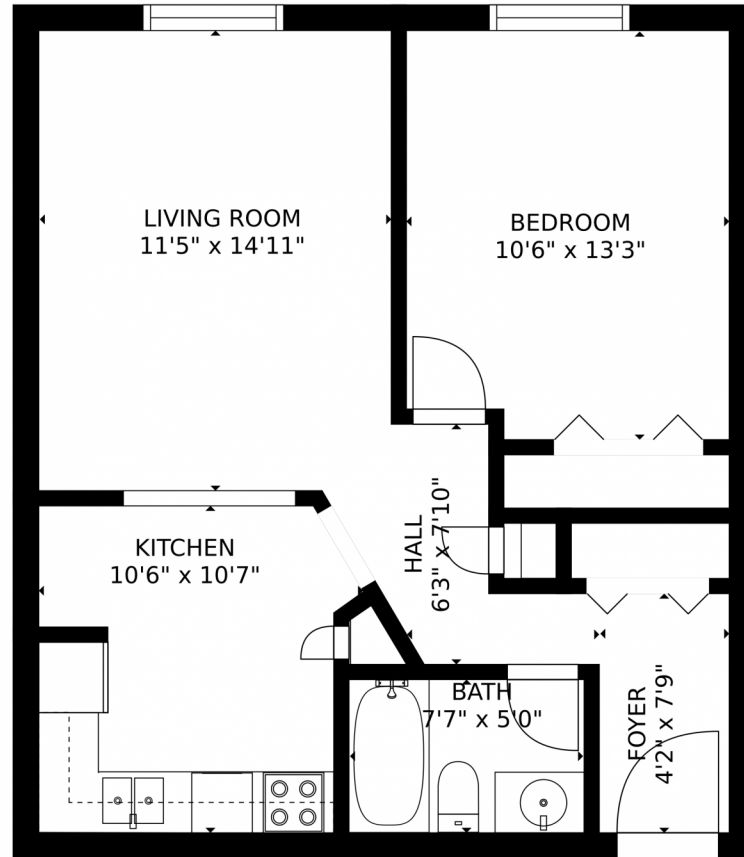

801 N Pennsylvania Street, #203
Denver, CO 80203

Single Family

609 SQFT

1 Bed

1 Baths

Taylor Haas

303-665-7368

taylorh@coloradorpm.com

<https://www.coloradorpm.com/available-rental-properties-denv>

Scan code
for more
property
details

GROSS INTERNAL AREA
FLOOR 1: 585 sq. ft
TOTAL: 585 sq. ft
MEASUREMENTS CALCULATED BY V1Photos.com ARE DEEMED HIGHLY RELIABLE BUT NOT GUARANTEED.