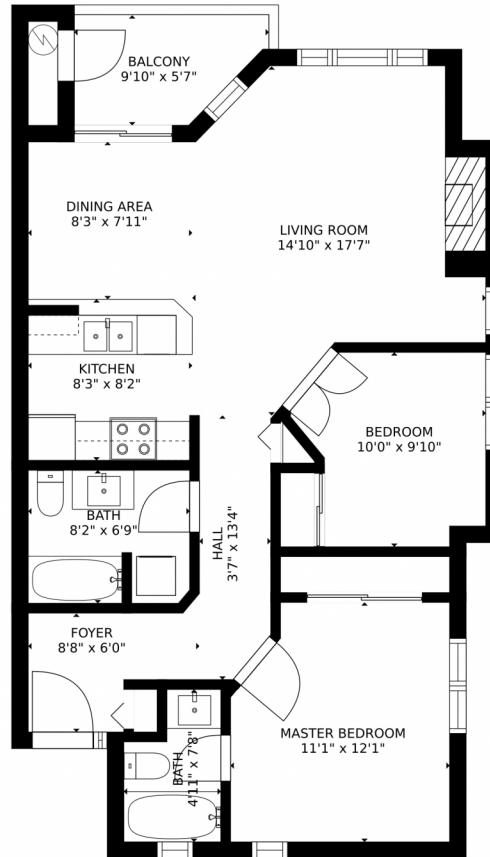

 Single Family

 863 SQFT

 2 Beds

 2 Baths

Taylor Haas
303-665-7368
taylorh@coloradorpm.com
<https://www.coloradorpm.com/available-rental-properties-denver>

4990 Meredith Way #211, Boulder, CO 80303 – Floor Plan

GROSS INTERNAL AREA
FLOOR 1: 807 sq. ft. EXCLUDED AREAS:
BALCONY: 46 sq. ft.
TOTAL: 807 sq. ft.
SIZES AND DIMENSIONS ARE APPROXIMATE, ACTUAL MAY VARY.

Disclaimer: Sizes and Dimensions are Approximate, Actual May Vary.