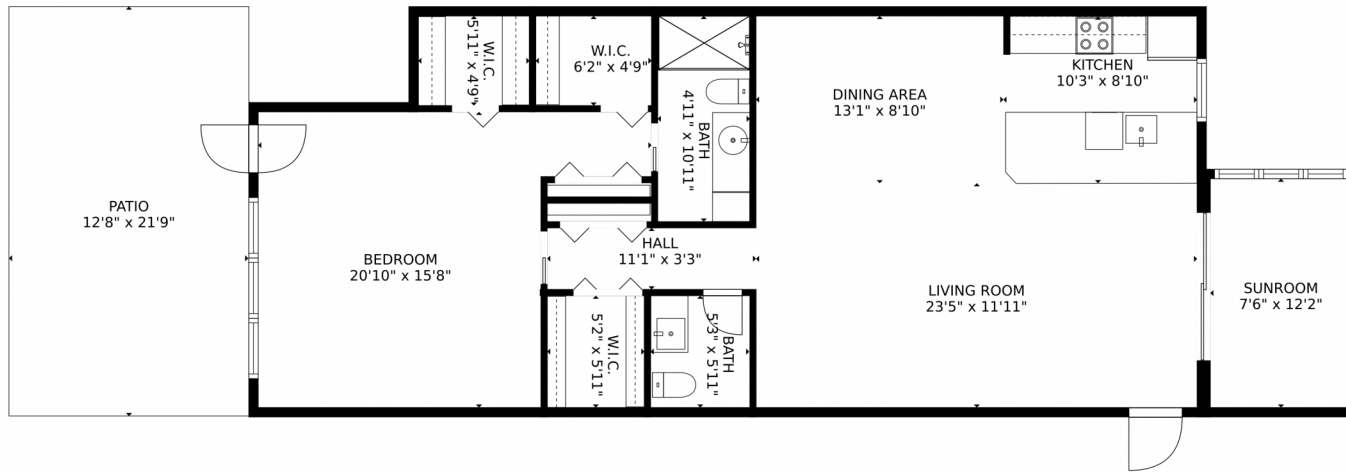

1362 High Point Way Southeast, Delray Beach, FL 33445 – Main Floor

GROSS INTERNAL AREA
FLOOR 1: 1090 sq. ft. EXCLUDED AREAS:
PATIO: 276 sq. ft.
TOTAL: 1090 sq. ft.

Disclaimer: Sizes and Dimensions are Approximate, Actual May Vary.

Meirav Susi
954-214-4810
meirav@bellsouth.net
<https://www.MeiravSells.com>

Scan code
for more
property
details