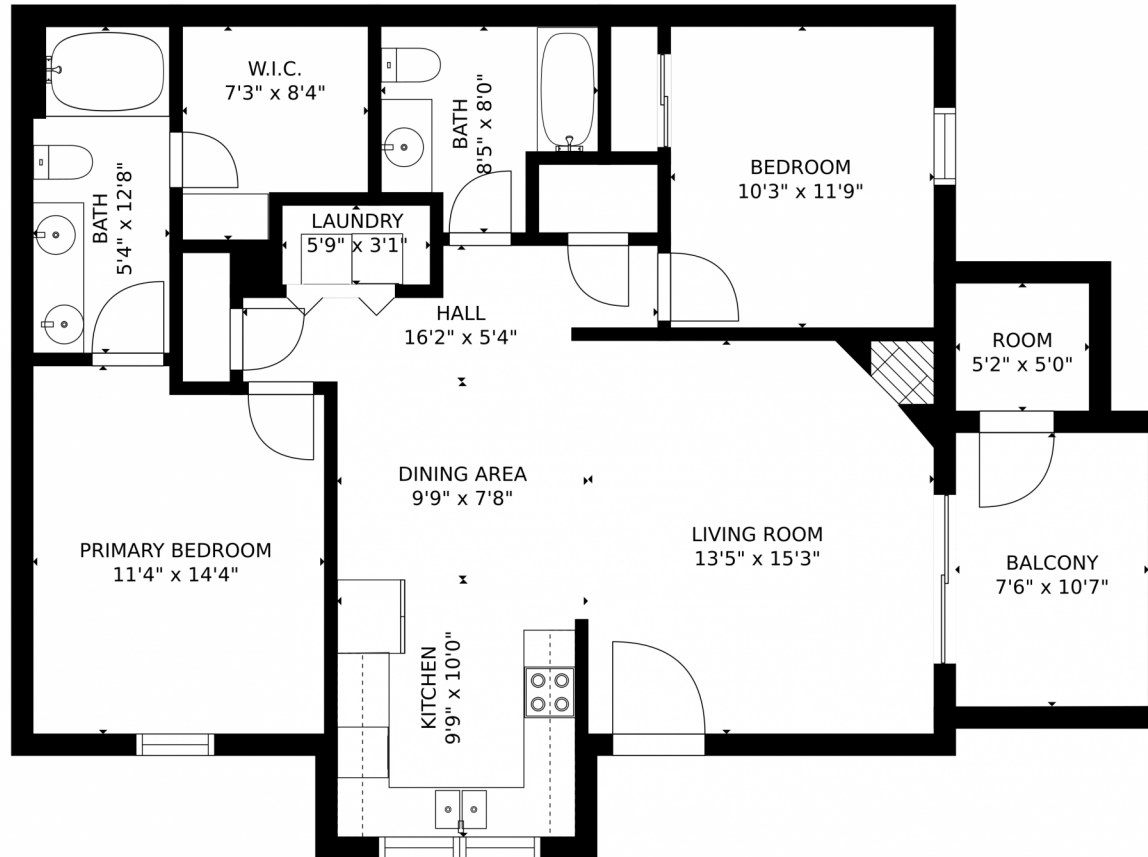

 Single Family

 1084 SQFT

 1 Bed

 1 Baths

Taylor Haas
303-665-7368
taylorh@coloradorpm.com
<https://www.coloradorpm.com/available-rental-properties-denver>

Scan code
for more
property
details

GROSS INTERNAL AREA
FLOOR 1: 1025 sq. ft. EXCLUDED AREAS:
BALCONY: 80 sq. ft
TOTAL: 1025 sq. ft
MEASUREMENTS CALCULATED BY V1Photos.com ARE DEEMED HIGHLY RELIABLE BUT NOT GUARANTEED.