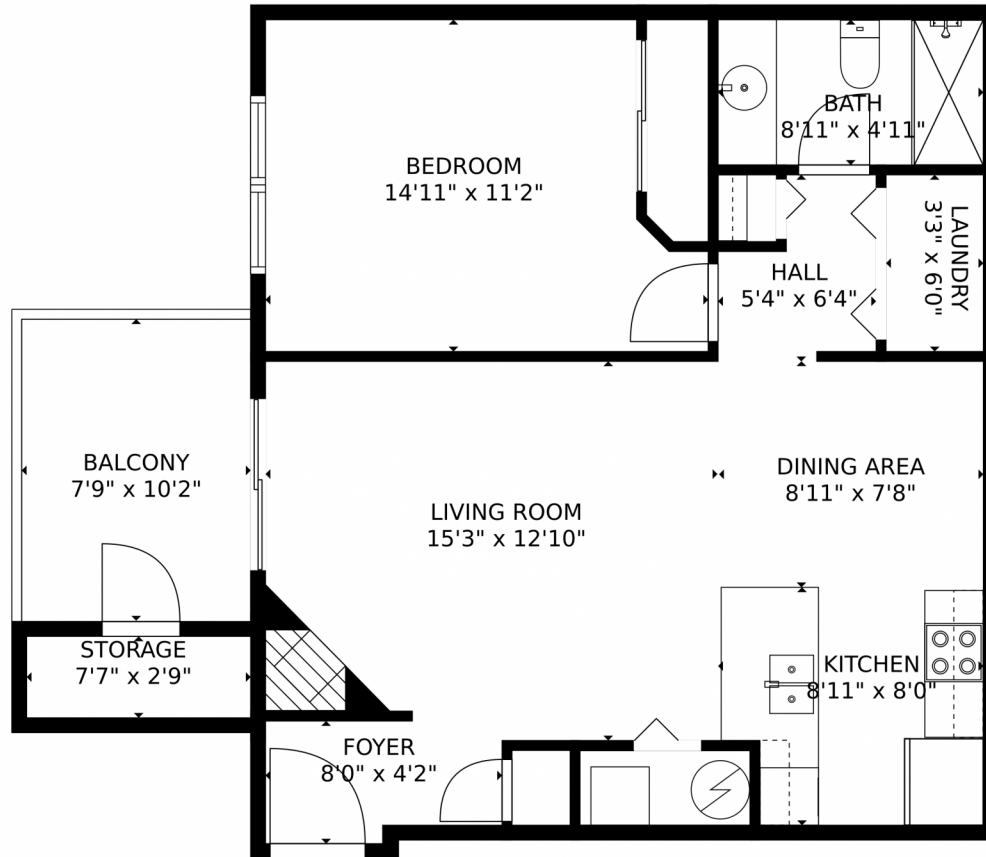

8055 W Eastman Pl #105, Lakewood, CO 80227 – First Floor

GROSS INTERNAL AREA
FLOOR 1: 683 sq. ft. EXCLUDED AREAS:
BALCONY: 79 sq. ft
TOTAL: 683 sq. ft

Disclaimer: Sizes and Dimensions are Approximate, Actual May Vary.

Taylor Haas

303-665-7368

taylorh@coloradorpm.com

<https://www.coloradorpm.com/available-rental-properties-denver>

Scan code
for more
property
details