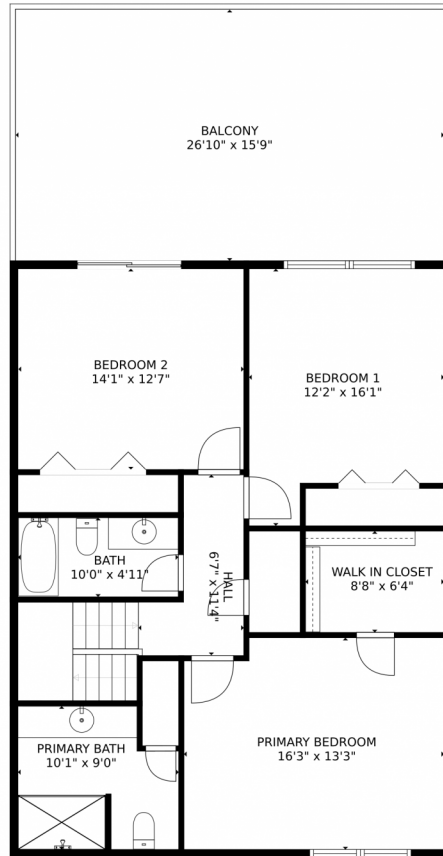

723 North Shore Drive, Deerfield Beach, FL 33442 — Level Two

GROSS INTERNAL AREA
FLOOR 1: 1336 sq. ft., FLOOR 2: 970 sq. ft.
EXCLUDED AREAS: , GARAGE: 258 sq. ft.
BALCONY: 423 sq. ft.
TOTAL: 2305 sq. ft.

Disclaimer: Sizes and Dimensions are Approximate, Actual May Vary.

Rachael Barach
954-815-1418
rachael@rachaelbarach.com
<https://www.therachaelbarachgroup.com/>