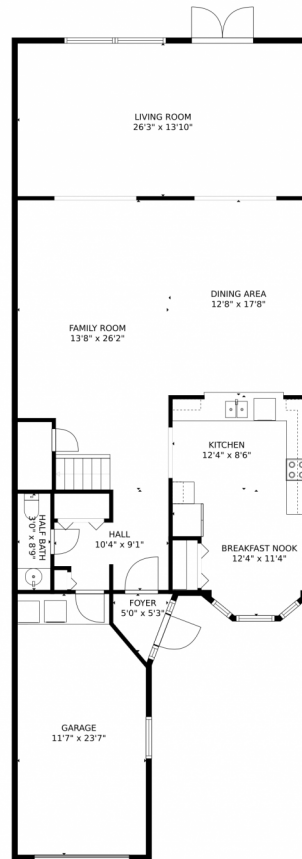

723 North Shore Drive, Deerfield Beach, FL 33442 — Level One

GROSS INTERNAL AREA
FLOOR 1: 1336 sq. ft, FLOOR 2: 970 sq. ft
EXCLUDED AREAS: GARAGE: 258 sq. ft
BALCONY: 423 sq. ft
TOTAL: 2305 sq. ft

Disclaimer: Sizes and Dimensions are Approximate, Actual May Vary.

Rachael Barach
954-815-1418
rachael@rachaelbarach.com
<https://www.therachaelbarachgroup.com/>