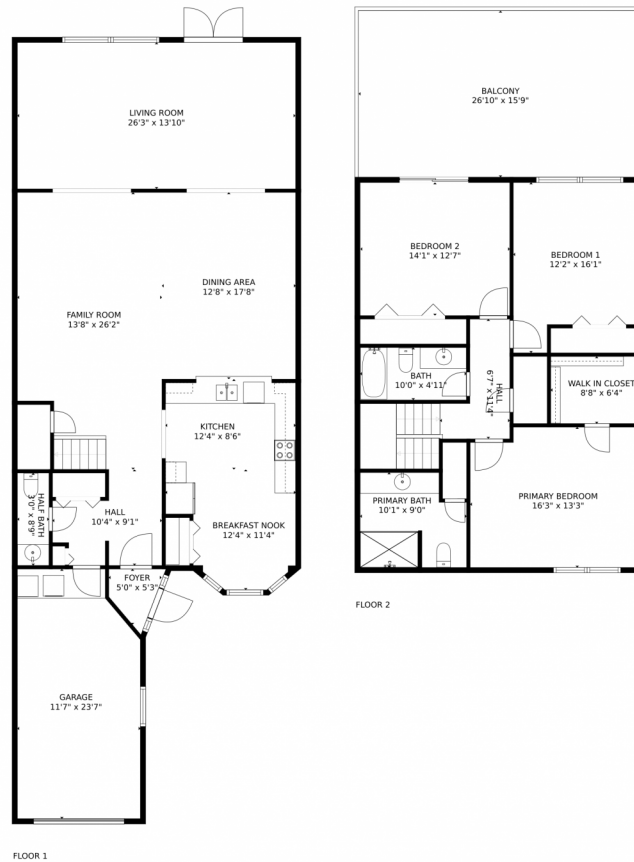

723 North Shore Drive, Deerfield Beach, FL 33442 — All Levels

GROSS INTERNAL AREA
FLOOR 1: 1336 sq. ft, FLOOR 2: 970 sq. ft
EXCLUDED AREAS: GARAGE: 258 sq. ft
BALCONY: 423 sq. ft
TOTAL: 2305 sq. ft

Disclaimer: Sizes and Dimensions are Approximate, Actual May Vary.

Rachael Barach
954-815-1418
rachael@rachaelbarach.com
<https://www.therachaelbarachgroup.com/>