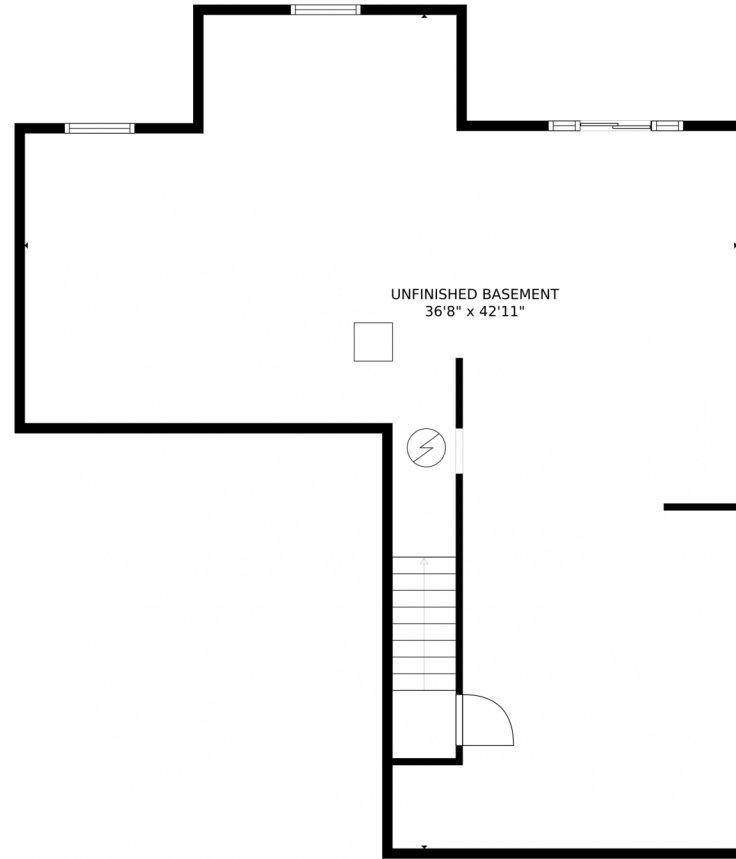

16692 West 86th Drive
Arvada, CO 80007

Single Family

3332 SQFT

Linda Nehls
303-668-7670
linda@lindanehls.com

Scan code
for more
property
details

16692 West 86th Drive, Arvada, CO 80007 – First Level

GROSS INTERNAL AREA
FLOOR 1: 9 sq. ft, FLOOR 2: 1080 sq. ft
FLOOR 3: 1261 sq. ft, EXCLUDED AREAS:
UNFINISHED BASEMENT: 1008 sq. ft, GARAGE: 678 sq. ft
DECK: 179 sq. ft, PORCH: 141 sq. ft
TOTAL: 2350 sq. ft

GROSS INTERNAL AREA
FLOOR 1: 9 sq. ft. FLOOR 2: 1080 sq. ft.
FLOOR 3: 1261 sq. ft. EXCLUDED AREAS:
UNFINISHED BASEMENT: 1008 sq. ft. GARAGE: 678 sq. ft.
DECK: 179 sq. ft. PORCH: 141 sq. ft.
TOTAL: 2350 sq. ft.
MEASUREMENTS CALCULATED BY V1Photos.COM ARE DEEMED HIGHLY RELIABLE BUT NOT GUARANTEED.

Disclaimer: Sizes and Dimensions are Approximate, Actual May Vary.

Linda Nehls
303-668-7670
linda@lindanehls.com

16692 West 86th Drive, Arvada, CO 80007 – Lower Level

GROSS INTERNAL AREA
FLOOR 1: 9 sq. ft, FLOOR 2: 1080 sq. ft
FLOOR 3: 1261 sq. ft, EXCLUDED AREAS:
UNFINISHED BASEMENT: 1008 sq. ft, GARAGE: 678 sq. ft
DECK: 179 sq. ft, PORCH: 141 sq. ft
TOTAL: 2350 sq. ft
MEASUREMENTS CALCULATED BY V1Photos.com ARE DEEMED HIGHLY RELIABLE BUT NOT GUARANTEED.

Disclaimer: Sizes and Dimensions are Approximate, Actual May Vary.

Linda Nehls
303-668-7670
linda@lindanehls.com

16692 West 86th Drive, Arvada, CO 80007 – All Levels

GROSS INTERNAL AREA
FLOOR 1: 9 sq. ft, FLOOR 2: 1080 sq. ft
FLOOR 3: 1261 sq. ft, EXCLUDED AREAS:
UNFINISHED BASEMENT: 1008 sq. ft, GARAGE: 678 sq. ft
DECK: 179 sq. ft, PORCH: 141 sq. ft
TOTAL: 2350 sq. ft
MEASUREMENTS CALCULATED BY V1Photos.COM ARE DEEMED HIGHLY RELIABLE BUT NOT GUARANTEED.