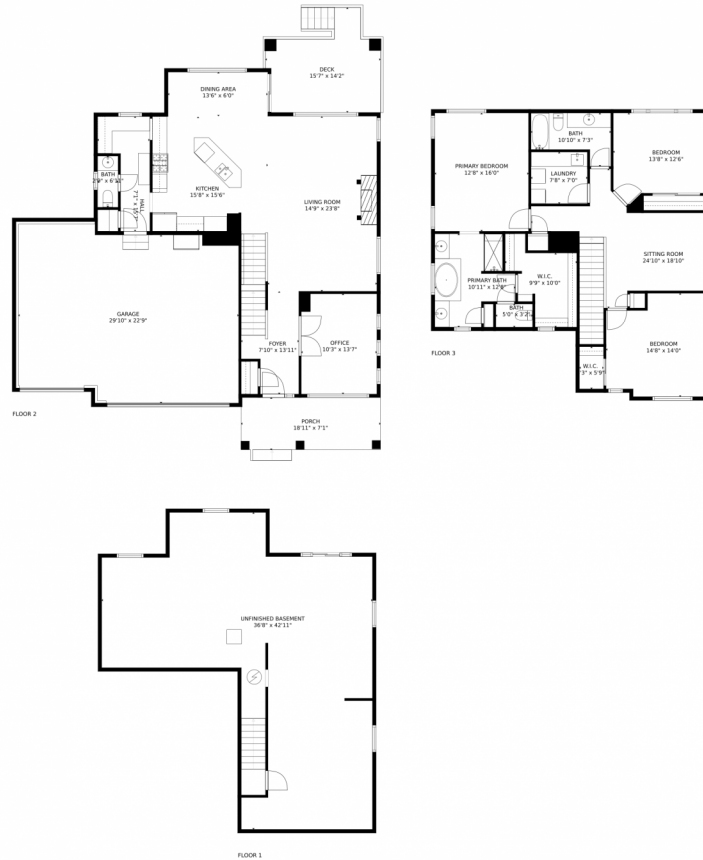

16692 West 86th Drive
Arvada, CO 80007

Single Family

3332 SQFT

Linda Nehls
303-668-7670
linda@lindanehls.com

Scan code
for more
property
details

16692 West 86th Drive, Arvada, CO 80007 – First Level

GROSS INTERNAL AREA
FLOOR 1: 9 sq. ft, FLOOR 2: 1080 sq. ft
FLOOR 3: 1261 sq. ft, EXCLUDED AREAS:
UNFINISHED BASEMENT: 1008 sq. ft, GARAGE: 678 sq. ft
DECK: 179 sq. ft, PORCH: 141 sq. ft
TOTAL: 2350 sq. ft

GROSS INTERNAL AREA
FLOOR 1: 9 sq. ft. FLOOR 2: 1080 sq. ft.
FLOOR 3: 1261 sq. ft. EXCLUDED AREAS:
UNFINISHED BASEMENT: 1008 sq. ft. GARAGE: 678 sq. ft.
DECK: 179 sq. ft. PORCH: 141 sq. ft.
TOTAL: 2350 sq. ft.
MEASUREMENTS CALCULATED BY V1Photos.COM ARE DEEMED HIGHLY RELIABLE BUT NOT GUARANTEED.

Disclaimer: Sizes and Dimensions are Approximate, Actual May Vary.

Linda Nehls
303-668-7670
linda@lindanehls.com

16692 West 86th Drive, Arvada, CO 80007 – Lower Level

GROSS INTERNAL AREA
FLOOR 1: 9 sq. ft, FLOOR 2: 1080 sq. ft
FLOOR 3: 1261 sq. ft, EXCLUDED AREAS:
UNFINISHED BASEMENT: 1008 sq. ft, GARAGE: 678 sq. ft
DECK: 179 sq. ft, PORCH: 141 sq. ft
TOTAL: 2350 sq. ft
MEASUREMENTS CALCULATED BY V1Photos.com ARE DEEMED HIGHLY RELIABLE BUT NOT GUARANTEED.

Disclaimer: Sizes and Dimensions are Approximate, Actual May Vary.

Linda Nehls
303-668-7670
linda@lindanehls.com

16692 West 86th Drive, Arvada, CO 80007 – All Levels

GROSS INTERNAL AREA
FLOOR 1: 9 sq. ft, FLOOR 2: 1080 sq. ft
FLOOR 3: 1261 sq. ft, EXCLUDED AREAS:
UNFINISHED BASEMENT: 1008 sq. ft, GARAGE: 678 sq. ft
DECK: 179 sq. ft, PORCH: 141 sq. ft
TOTAL: 2350 sq. ft
MEASUREMENTS CALCULATED BY V1Photos.COM ARE DEEMED HIGHLY RELIABLE BUT NOT GUARANTEED.