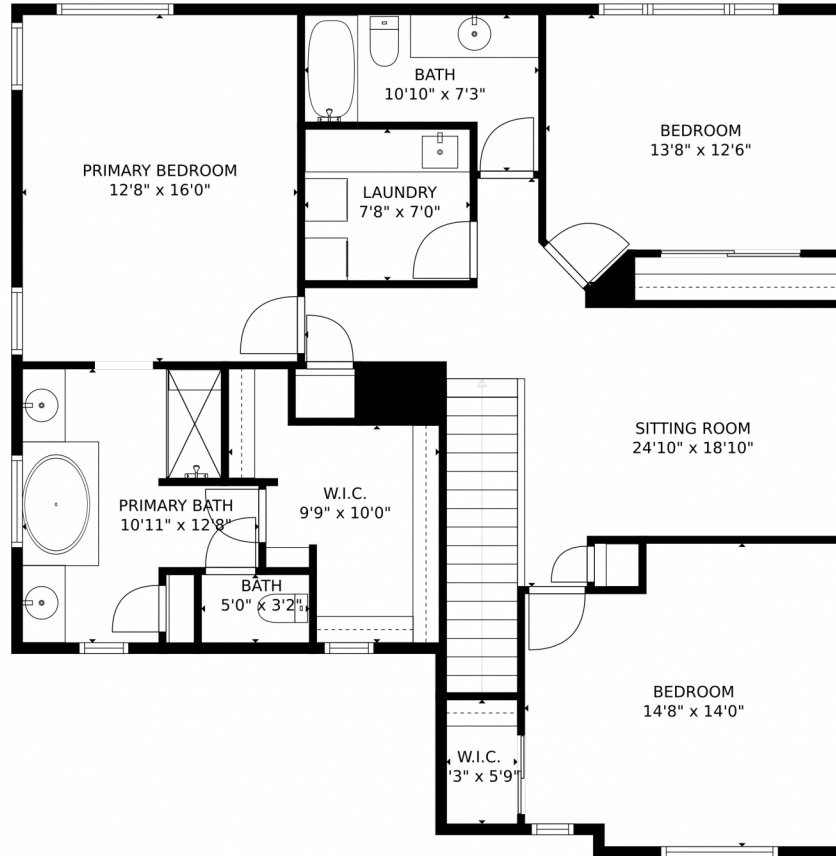

16692 West 86th Drive
Arvada, CO 80007

Single Family

3332 SQFT

Linda Nehls
303-668-7670
linda@lindanehls.com

Scan code
for more
property
details

16692 West 86th Drive, Arvada, CO 80007 – First Level

GROSS INTERNAL AREA
FLOOR 1: 9 sq. ft, FLOOR 2: 1080 sq. ft
FLOOR 3: 1261 sq. ft, EXCLUDED AREAS:
UNFINISHED BASEMENT: 1008 sq. ft, GARAGE: 678 sq. ft
DECK: 179 sq. ft, PORCH: 141 sq. ft
TOTAL: 2350 sq. ft

MEASUREMENTS CALCULATED BY V1Photos.COM ARE DEEMED HIGHLY RELIABLE BUT NOT GUARANTEED.

Disclaimer: Sizes and Dimensions are Approximate, Actual May Vary.

Linda Nehls
303-668-7670
linda@lindanehls.com

16692 West 86th Drive, Arvada, CO 80007 – Second Level

GROSS INTERNAL AREA
FLOOR 1: 9 sq. ft. FLOOR 2: 1080 sq. ft.
FLOOR 3: 1261 sq. ft. EXCLUDED AREAS:
UNFINISHED BASEMENT: 1008 sq. ft. GARAGE: 678 sq. ft.
DECK: 179 sq. ft. PORCH: 141 sq. ft.
TOTAL: 2350 sq. ft.
MEASUREMENTS CALCULATED BY V1Photos.COM ARE DEEMED HIGHLY RELIABLE BUT NOT GUARANTEED.

Disclaimer: Sizes and Dimensions are Approximate, Actual May Vary.

Linda Nehls
303-668-7670
linda@lindanehls.com

16692 West 86th Drive, Arvada, CO 80007 – Lower Level

GROSS INTERNAL AREA
FLOOR 1: 9 sq. ft, FLOOR 2: 1080 sq. ft
FLOOR 3: 1261 sq. ft, EXCLUDED AREAS:
UNFINISHED BASEMENT: 1008 sq. ft, GARAGE: 678 sq. ft
DECK: 179 sq. ft, PORCH: 141 sq. ft
TOTAL: 2350 sq. ft
MEASUREMENTS CALCULATED BY V1Photos.com ARE DEEMED HIGHLY RELIABLE BUT NOT GUARANTEED.