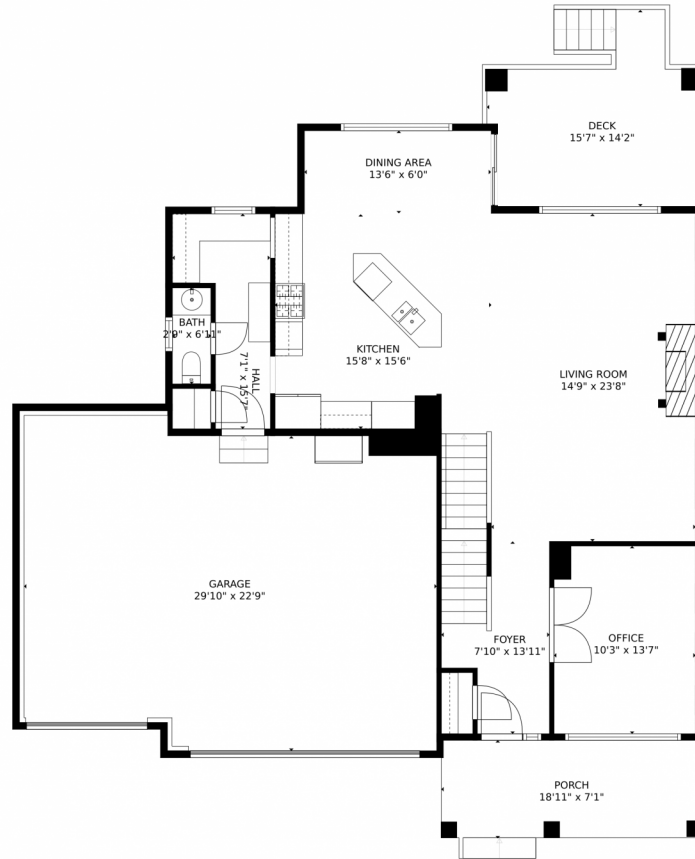

16692 West 86th Drive, Arvada, CO 80007 – First Level

GROSS INTERNAL AREA
FLOOR 1: 9 sq. ft, FLOOR 2: 1080 sq. ft
FLOOR 3: 1261 sq. ft, EXCLUDED AREAS:
UNFINISHED BASEMENT: 1008 sq. ft, GARAGE: 678 sq. ft
DECK: 179 sq. ft, PORCH: 141 sq. ft
TOTAL: 2350 sq. ft

Disclaimer: Sizes and Dimensions are Approximate, Actual May Vary.

Linda Nehls
303-668-7670
linda@lindanehls.com