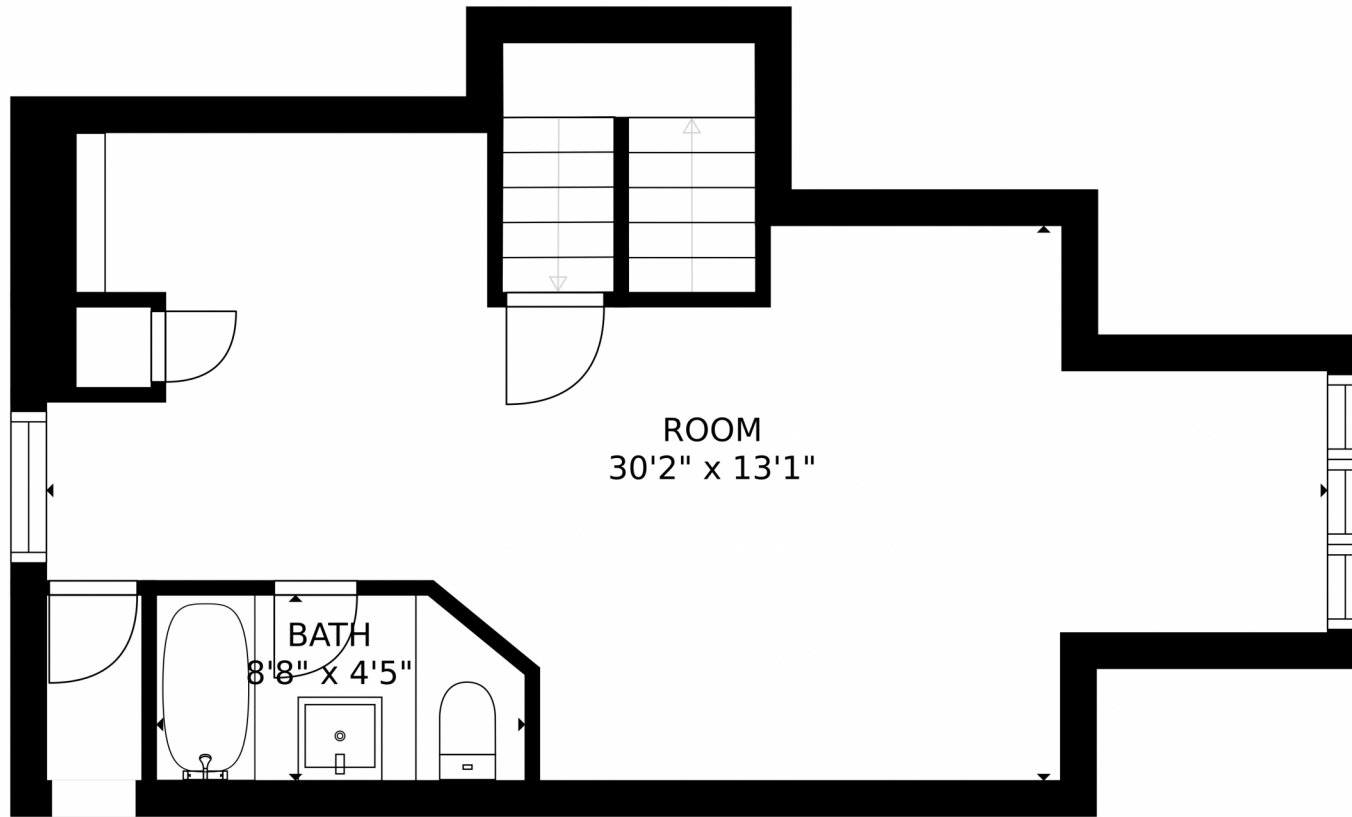

1525 Madison Street, Denver, CO 80206 – Lower Level

GROSS INTERNAL AREA
FLOOR 1: 765 sq. ft, FLOOR 2: 1039 sq. ft
FLOOR 3: 884 sq. ft, FLOOR 4: 401 sq. ft
TOTAL: 3088 sq. ft
MEASUREMENTS CALCULATED BY V1Photos.com ARE DEEMED HIGHLY RELIABLE BUT NOT GUARANTEED.

GROSS INTERNAL AREA
FLOOR 1: 765 sq. ft, FLOOR 2: 1039 sq. ft
FLOOR 3: 884 sq. ft, FLOOR 4: 401 sq. ft
TOTAL: 3088 sq. ft
MEASUREMENTS CALCULATED BY V1Photos.COM ARE DEEMED HIGHLY RELIABLE BUT NOT GUARANTEED.

1525 Madison Street, Denver, CO 80206 – All Levels

GROSS INTERNAL AREA
FLOOR 1: 765 sq. ft, FLOOR 2: 1039 sq. ft
FLOOR 3: 884 sq. ft, FLOOR 4: 401 sq. ft
TOTAL: 3088 sq. ft
MEASUREMENTS CALCULATED BY V1Photos.COM ARE DEEMED HIGHLY RELIABLE BUT NOT GUARANTEED.