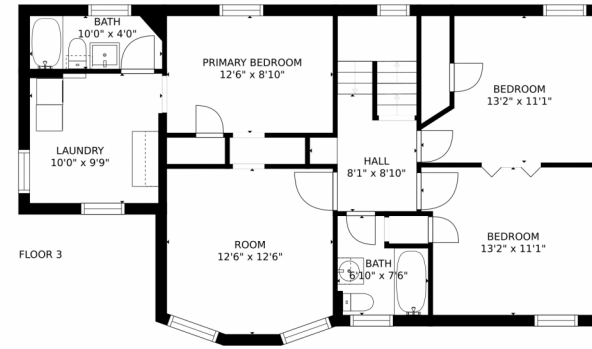

GROSS INTERNAL AREA
FLOOR 1: 765 sq. ft, FLOOR 2: 1039 sq. ft
FLOOR 3: 884 sq. ft, FLOOR 4: 401 sq. ft
TOTAL: 3088 sq. ft
MEASUREMENTS CALCULATED BY V1Photos.COM ARE DEEMED HIGHLY RELIABLE BUT NOT GUARANTEED.

1525 Madison Street, Denver, CO 80206 – All Levels

GROSS INTERNAL AREA
FLOOR 1: 765 sq. ft, FLOOR 2: 1039 sq. ft
FLOOR 3: 884 sq. ft, FLOOR 4: 401 sq. ft
TOTAL: 3088 sq. ft
MEASUREMENTS CALCULATED BY V1Photos.COM ARE DEEMED HIGHLY RELIABLE BUT NOT GUARANTEED.