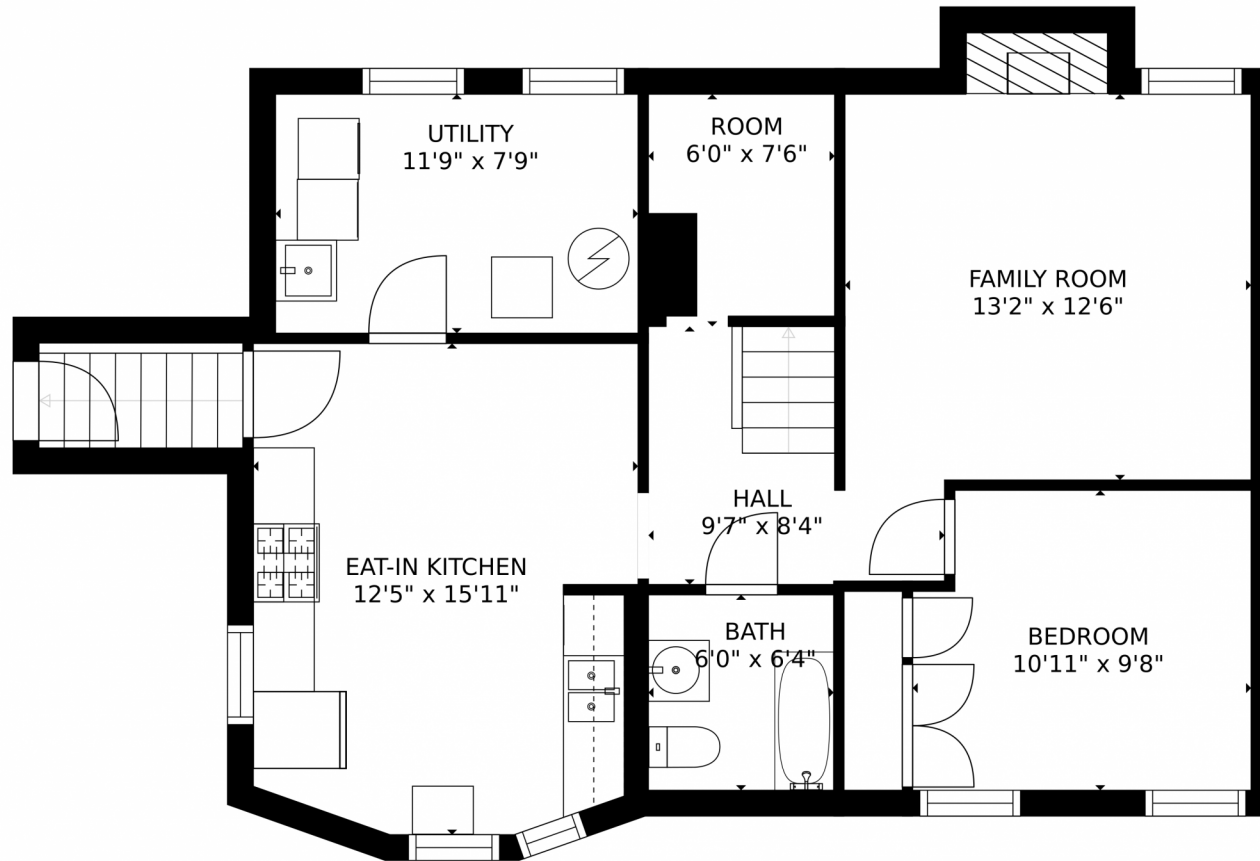

GROSS INTERNAL AREA
FLOOR 1: 765 sq. ft, FLOOR 2: 1039 sq. ft
FLOOR 3: 884 sq. ft, FLOOR 4: 401 sq. ft
TOTAL: 3088 sq. ft
MEASUREMENTS CALCULATED BY V1Photos.COM ARE DEEMED HIGHLY RELIABLE BUT NOT GUARANTEED.

1525 Madison Street, Denver, CO 80206 – Upper Level

GROSS INTERNAL AREA
FLOOR 1: 765 sq. ft, FLOOR 2: 1039 sq. ft
FLOOR 3: 884 sq. ft, FLOOR 4: 401 sq. ft
TOTAL: 3088 sq. ft
MEASUREMENTS CALCULATED BY V1Photos.com ARE DEEMED HIGHLY RELIABLE BUT NOT GUARANTEED.

1525 Madison Street, Denver, CO 80206 – Lower Level

GROSS INTERNAL AREA
FLOOR 1: 765 sq. ft, FLOOR 2: 1039 sq. ft
FLOOR 3: 884 sq. ft, FLOOR 4: 401 sq. ft
TOTAL: 3088 sq. ft
MEASUREMENTS CALCULATED BY V1Photos.com ARE DEEMED HIGHLY RELIABLE BUT NOT GUARANTEED.