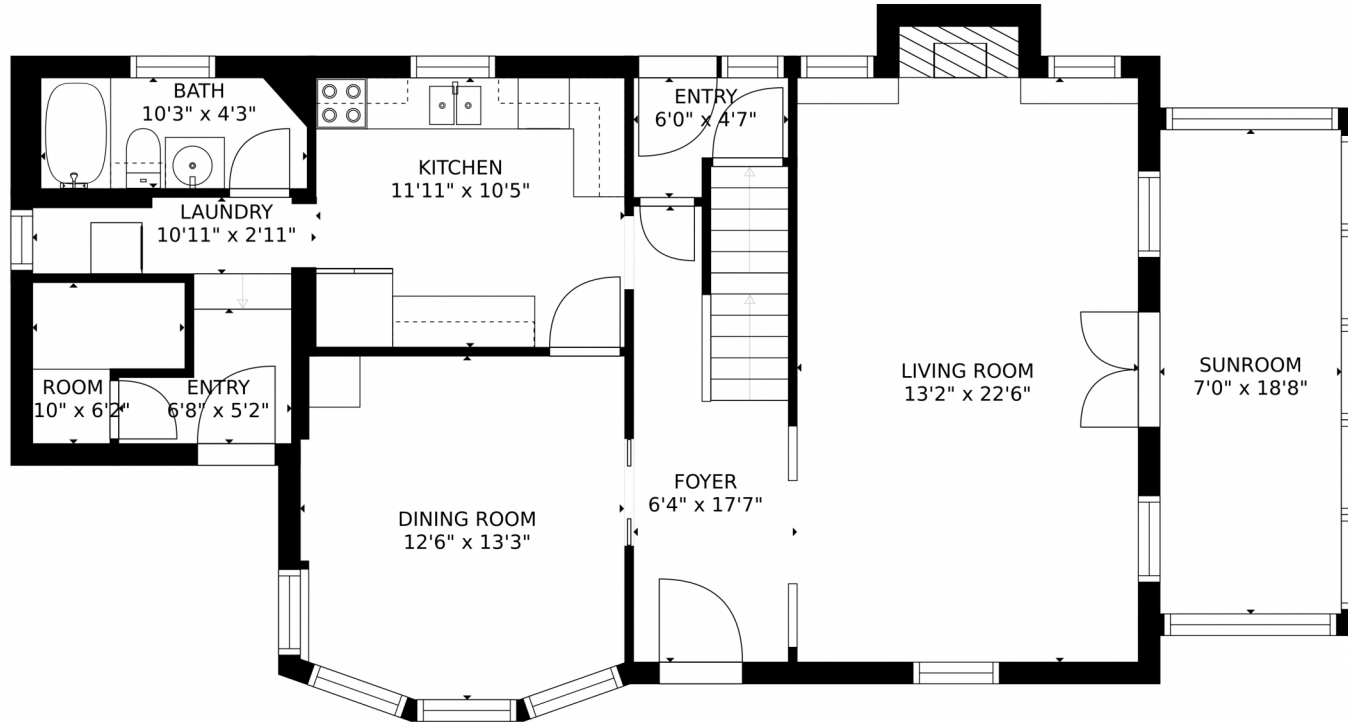

GROSS INTERNAL AREA
FLOOR 1: 765 sq. ft, FLOOR 2: 1039 sq. ft
FLOOR 3: 884 sq. ft, FLOOR 4: 401 sq. ft
TOTAL: 3088 sq. ft
MEASUREMENTS CALCULATED BY V1Photos.COM ARE DEEMED HIGHLY RELIABLE BUT NOT GUARANTEED.

1525 Madison Street, Denver, CO 80206 – Upper Level

GROSS INTERNAL AREA
FLOOR 1: 765 sq. ft, FLOOR 2: 1039 sq. ft
FLOOR 3: 884 sq. ft, FLOOR 4: 401 sq. ft
TOTAL: 3088 sq. ft
MEASUREMENTS CALCULATED BY V1Photos.com ARE DEEMED HIGHLY RELIABLE BUT NOT GUARANTEED.

1525 Madison Street, Denver, CO 80206 – Lower Level

GROSS INTERNAL AREA
FLOOR 1: 765 sq. ft, FLOOR 2: 1039 sq. ft
FLOOR 3: 884 sq. ft, FLOOR 4: 401 sq. ft
TOTAL: 3088 sq. ft
MEASUREMENTS CALCULATED BY V1Photos.com ARE DEEMED HIGHLY RELIABLE BUT NOT GUARANTEED.

1525 Madison Street, Denver, CO 80206 – All Levels

GROSS INTERNAL AREA
FLOOR 1: 765 sq. ft, FLOOR 2: 1039 sq. ft
FLOOR 3: 884 sq. ft, FLOOR 4: 401 sq. ft
TOTAL: 3088 sq. ft
MEASUREMENTS CALCULATED BY V1Photos.COM ARE DEEMED HIGHLY RELIABLE BUT NOT GUARANTEED.