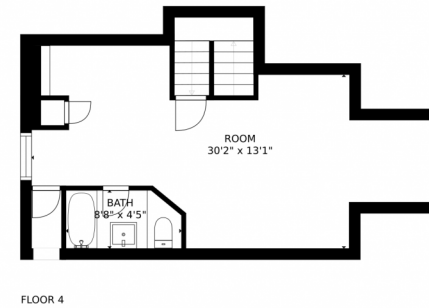

GROSS INTERNAL AREA
FLOOR 1: 765 sq. ft, FLOOR 2: 1039 sq. ft
FLOOR 3: 884 sq. ft, FLOOR 4: 401 sq. ft
TOTAL: 3088 sq. ft
MEASUREMENTS CALCULATED BY V1Photos.COM ARE DEEMED HIGHLY RELIABLE BUT NOT GUARANTEED.

1525 Madison Street, Denver, CO 80206 – All Levels

GROSS INTERNAL AREA
FLOOR 1: 765 sq. ft, FLOOR 2: 1039 sq. ft
FLOOR 3: 884 sq. ft, FLOOR 4: 401 sq. ft
TOTAL: 3088 sq. ft
MEASUREMENTS CALCULATED BY V1Photos.COM ARE DEEMED HIGHLY RELIABLE BUT NOT GUARANTEED.