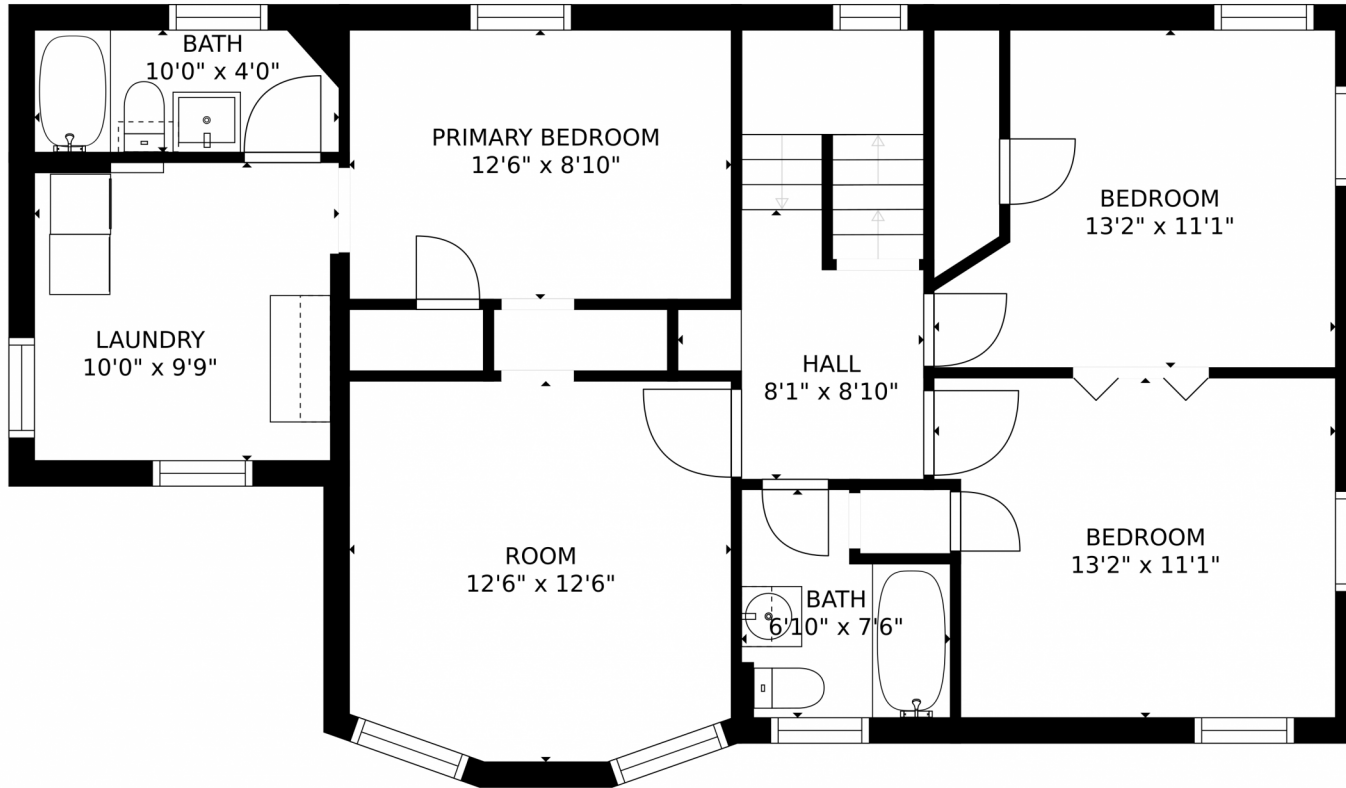

GROSS INTERNAL AREA
FLOOR 1: 765 sq. ft, FLOOR 2: 1039 sq. ft
FLOOR 3: 884 sq. ft, FLOOR 4: 401 sq. ft
TOTAL: 3088 sq. ft
MEASUREMENTS CALCULATED BY V1Photos.COM ARE DEEMED HIGHLY RELIABLE BUT NOT GUARANTEED.

1525 Madison Street, Denver, CO 80206 – Upper Level

GROSS INTERNAL AREA
FLOOR 1: 765 sq. ft, FLOOR 2: 1039 sq. ft
FLOOR 3: 884 sq. ft, FLOOR 4: 401 sq. ft
TOTAL: 3088 sq. ft
MEASUREMENTS CALCULATED BY V1Photos.com ARE DEEMED HIGHLY RELIABLE BUT NOT GUARANTEED.

1525 Madison Street, Denver, CO 80206 – Lower Level

GROSS INTERNAL AREA
FLOOR 1: 765 sq. ft, FLOOR 2: 1039 sq. ft
FLOOR 3: 884 sq. ft, FLOOR 4: 401 sq. ft
TOTAL: 3088 sq. ft
MEASUREMENTS CALCULATED BY V1Photos.com ARE DEEMED HIGHLY RELIABLE BUT NOT GUARANTEED.

1525 Madison Street, Denver, CO 80206 – All Levels

GROSS INTERNAL AREA
FLOOR 1: 765 sq. ft, FLOOR 2: 1039 sq. ft
FLOOR 3: 884 sq. ft, FLOOR 4: 401 sq. ft
TOTAL: 3088 sq. ft
MEASUREMENTS CALCULATED BY V1Photos.COM ARE DEEMED HIGHLY RELIABLE BUT NOT GUARANTEED.