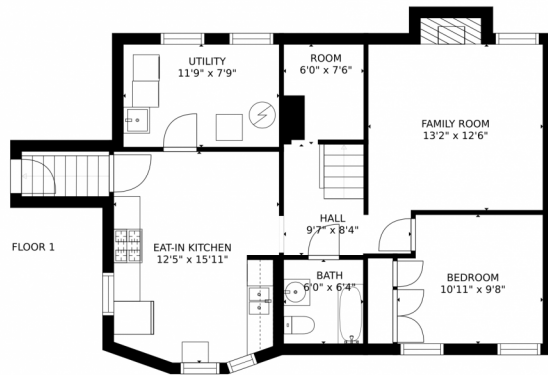

GROSS INTERNAL AREA
FLOOR 1: 765 sq. ft, FLOOR 2: 1039 sq. ft
FLOOR 3: 884 sq. ft, FLOOR 4: 401 sq. ft
TOTAL: 3088 sq. ft
MEASUREMENTS CALCULATED BY V1Photos.COM ARE DEEMED HIGHLY RELIABLE BUT NOT GUARANTEED.

1525 Madison Street, Denver, CO 80206 – All Levels

GROSS INTERNAL AREA
FLOOR 1: 765 sq. ft, FLOOR 2: 1039 sq. ft
FLOOR 3: 884 sq. ft, FLOOR 4: 401 sq. ft
TOTAL: 3088 sq. ft
MEASUREMENTS CALCULATED BY V1Photos.COM ARE DEEMED HIGHLY RELIABLE BUT NOT GUARANTEED.