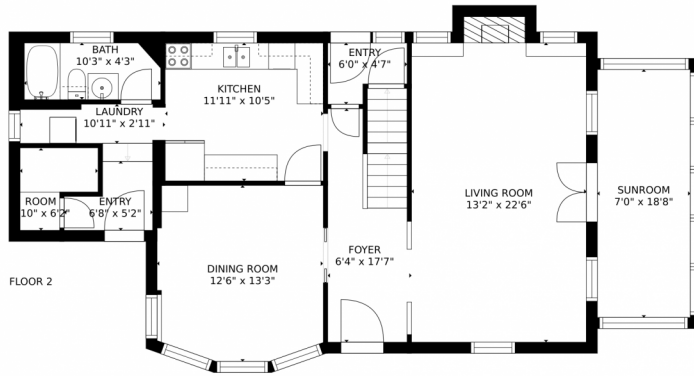

GROSS INTERNAL AREA
FLOOR 1: 765 sq. ft, FLOOR 2: 1039 sq. ft
FLOOR 3: 884 sq. ft, FLOOR 4: 401 sq. ft
TOTAL: 3088 sq. ft
MEASUREMENTS CALCULATED BY V1Photos.COM ARE DEEMED HIGHLY RELIABLE BUT NOT GUARANTEED.

1525 Madison Street, Denver, CO 80206 – All Levels

GROSS INTERNAL AREA
FLOOR 1: 765 sq. ft, FLOOR 2: 1039 sq. ft
FLOOR 3: 884 sq. ft, FLOOR 4: 401 sq. ft
TOTAL: 3088 sq. ft
MEASUREMENTS CALCULATED BY V1Photos.COM ARE DEEMED HIGHLY RELIABLE BUT NOT GUARANTEED.