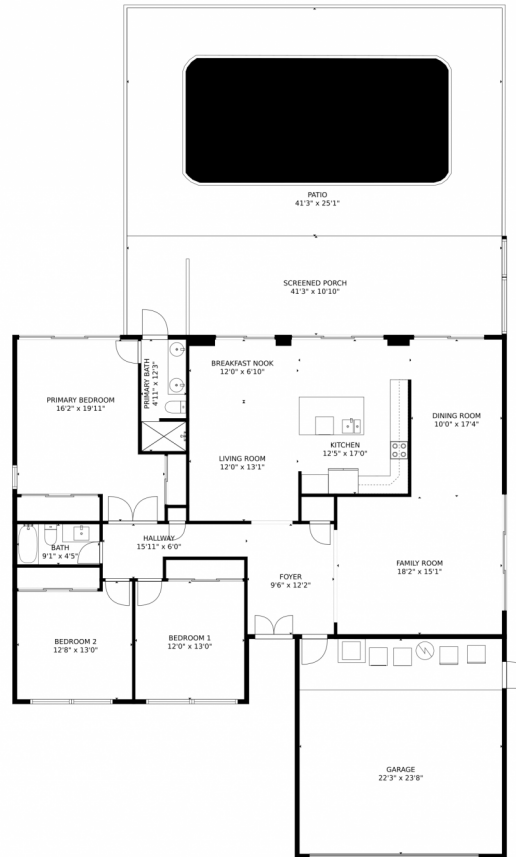

9975 Ramblewood Drive, Coral Springs, FL 33071 – Main Floor

GROSS INTERNAL AREA
FLOOR 1: 1908 sq. ft. EXCLUDED AREAS:
GARAGE: 527 sq. ft. PATIO: 1035 sq. ft
PORCH: 448 sq. ft
TOTAL: 1908 sq. ft

Disclaimer: Sizes and Dimensions are Approximate, Actual May Vary.

Rachael Barach

954-815-1418

rachael@rachaelbarach.com

<https://www.therachaelbarachgroup.com/>

Scan code
for more
property
details