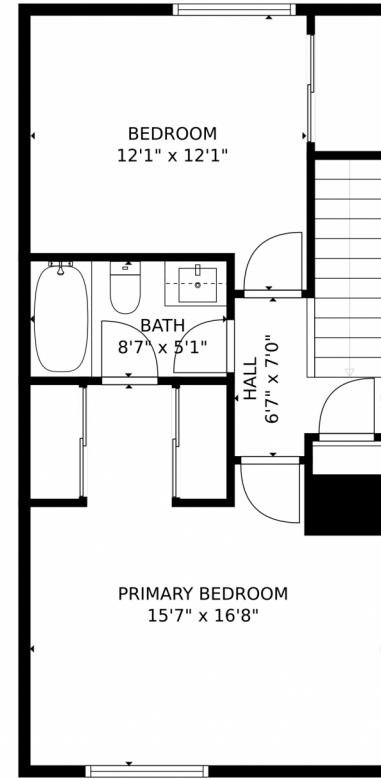

FLOOR 3

GROSS INTERNAL AREA
FLOOR 1: 425 sq. ft. FLOOR 2: 469 sq. ft.
FLOOR 3: 512 sq. ft.
TOTAL: 1406 sq. ft.

Disclaimer: Sizes and Dimensions are Approximate, Actual May Vary.

Taylor Haas

303-665-7368

taylorh@coloradorpm.com

<https://www.coloradorpm.com/available-rental-properties-denver>

Scan code
for more
property
details