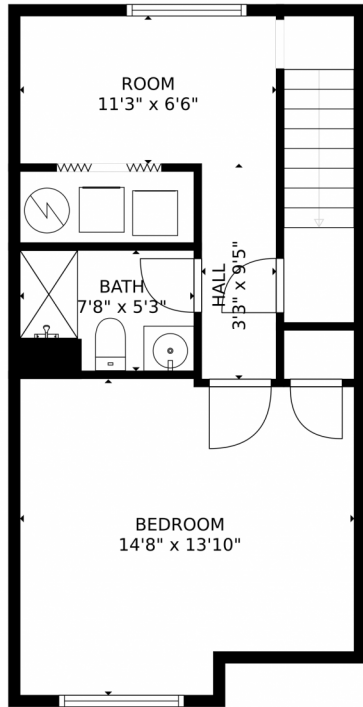

6011 Yarrow Street, #1, Arvada, CO 80004 – All Levels

FLOOR 1