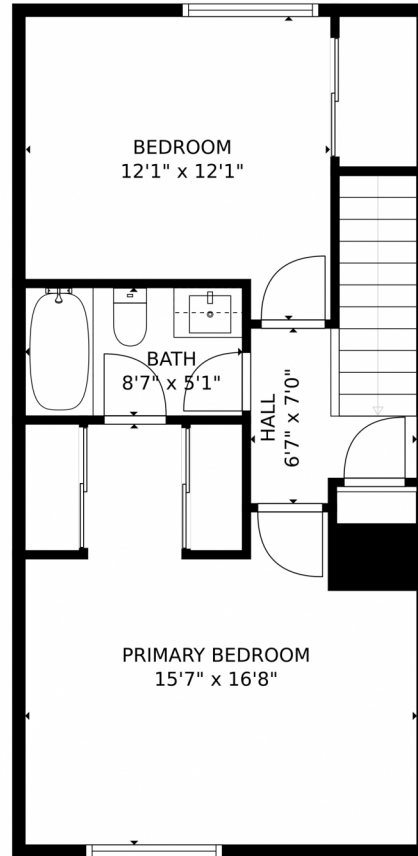

6011 Yarrow Street, #1, Arvada, CO 80004 – Upper Level

GROSS INTERNAL AREA
FLOOR 1: 425 sq. ft. FLOOR 2: 469 sq. ft.
FLOOR 3: 512 sq. ft.
TOTAL: 1406 sq. ft.

Disclaimer: Sizes and Dimensions are Approximate, Actual May Vary.

Taylor Haas

303-665-7368

taylorh@coloradorpm.com

<https://www.coloradorpm.com/available-rental-properties-denver>

Scan code
for more
property
details