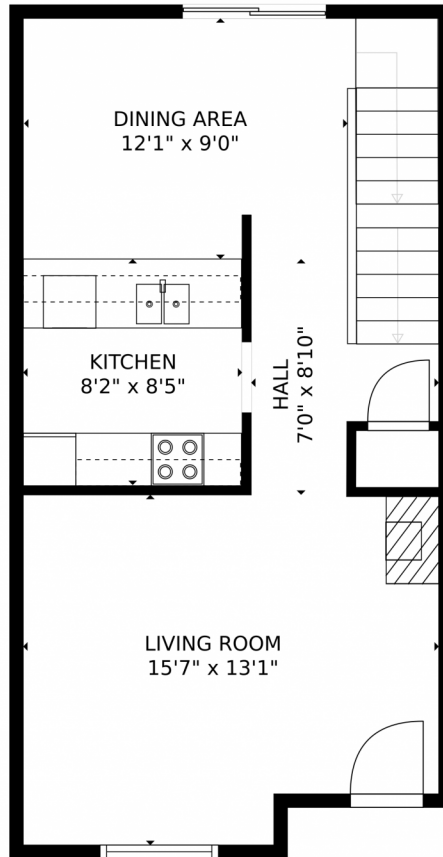

6011 Yarrow Street, #1, Arvada, CO 80004 – Main Level

GROSS INTERNAL AREA
FLOOR 1: 425 sq. ft. FLOOR 2: 469 sq. ft.
FLOOR 3: 512 sq. ft.
TOTAL: 1406 sq. ft.

Disclaimer: Sizes and Dimensions are Approximate, Actual May Vary.

Taylor Haas

303-665-7368

taylorh@coloradorpm.com

<https://www.coloradorpm.com/available-rental-properties-denver>

Scan code
for more
property
details