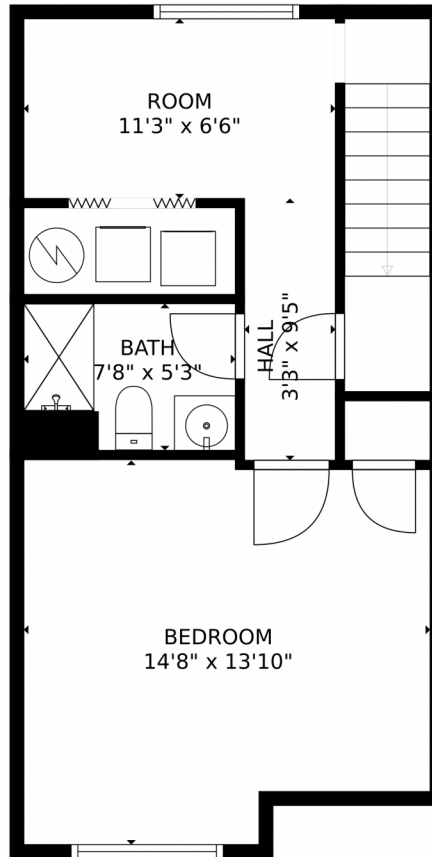

6011 Yarrow Street, #1, Arvada, CO 80004 – Lower Level

GROSS INTERNAL AREA
FLOOR 1: 425 sq. ft. FLOOR 2: 469 sq. ft.
FLOOR 3: 512 sq. ft.
TOTAL: 1406 sq. ft.

Disclaimer: Sizes and Dimensions are Approximate, Actual May Vary.

Taylor Haas

303-665-7368

taylorh@coloradorpm.com

<https://www.coloradorpm.com/available-rental-properties-denver>

Scan code
for more
property
details