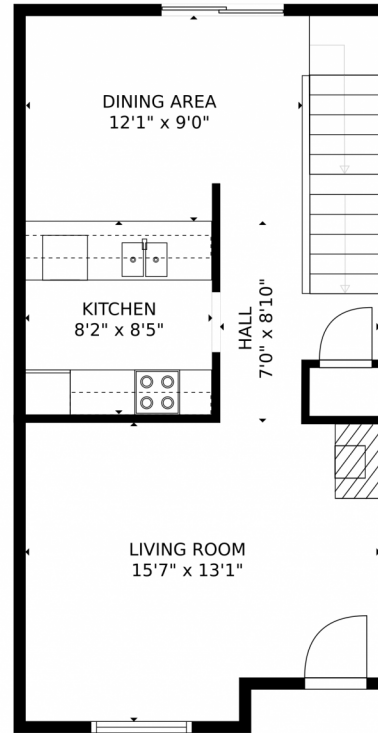

6011 Yarrow Street, #1, Arvada, CO 80004 – All Levels

FLOOR 2

GROSS INTERNAL AREA
FLOOR 1: 425 sq. ft. FLOOR 2: 469 sq. ft.
FLOOR 3: 512 sq. ft.
TOTAL: 1406 sq. ft.

Disclaimer: Sizes and Dimensions are Approximate, Actual May Vary.

Taylor Haas

303-665-7368

taylorh@coloradorpm.com

<https://www.coloradorpm.com/available-rental-properties-denver>

Scan code
for more
property
details