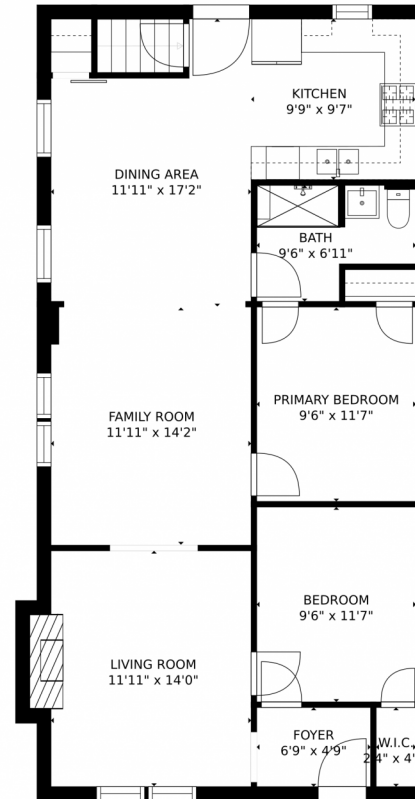

GROSS INTERNAL AREA
FLOOR 1: 203 sq. ft, FLOOR 2: 1001 sq. ft
EXCLUDED AREAS: , UNFINISHED BASEMENT: 193 sq. ft
TOTAL: 1204 sq. ft
MEASUREMENTS CALCULATED BY V1Photos.COM ARE DEEMED HIGHLY RELIABLE BUT NOT GUARANTEED.

Disclaimer: Sizes and Dimensions are Approximate, Actual May Vary.

Taylor Haas
303-665-7368
taylorh@coloradorpm.com
<https://www.coloradorpm.com/available-rental-properties-denver>

GROSS INTERNAL AREA
FLOOR 1: 203 sq. ft, FLOOR 2: 1001 sq. ft
EXCLUDED AREAS: , UNFINISHED BASEMENT: 193 sq. ft
TOTAL: 1204 sq. ft
MEASUREMENTS CALCULATED BY V1Photos.com ARE DEEMED HIGHLY RELIABLE BUT NOT GUARANTEED.

GROSS INTERNAL AREA
FLOOR 1: 203 sq. ft, FLOOR 2: 1001 sq. ft
EXCLUDED AREAS: UNFINISHED BASEMENT: 193 sq. ft
TOTAL: 1204 sq. ft
MEASUREMENTS CALCULATED BY V1Photos.COM ARE DEEMED HIGHLY RELIABLE BUT NOT GUARANTEED.