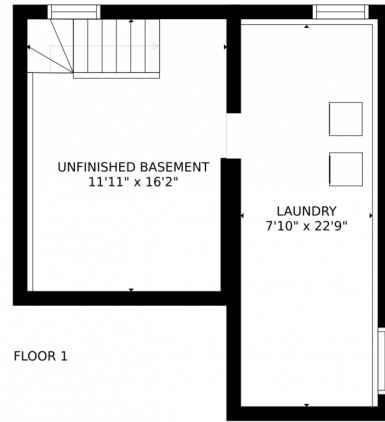

GROSS INTERNAL AREA
FLOOR 1: 203 sq. ft, FLOOR 2: 1001 sq. ft
EXCLUDED AREAS: , UNFINISHED BASEMENT: 193 sq. ft
TOTAL: 1204 sq. ft
MEASUREMENTS CALCULATED BY V1Photos.COM ARE DEEMED HIGHLY RELIABLE BUT NOT GUARANTEED.

Disclaimer: Sizes and Dimensions are Approximate, Actual May Vary.

Taylor Haas
303-665-7368
taylorh@coloradorpm.com
<https://www.coloradorpm.com/available-rental-properties-denver>

GROSS INTERNAL AREA
FLOOR 1: 203 sq. ft, FLOOR 2: 1001 sq. ft
EXCLUDED AREAS: , UNFINISHED BASEMENT: 193 sq. ft
TOTAL: 1204 sq. ft
MEASUREMENTS CALCULATED BY V1Photos.com ARE DEEMED HIGHLY RELIABLE BUT NOT GUARANTEED.

GROSS INTERNAL AREA
FLOOR 1: 203 sq. ft, FLOOR 2: 1001 sq. ft
EXCLUDED AREAS: UNFINISHED BASEMENT: 193 sq. ft
TOTAL: 1204 sq. ft
MEASUREMENTS CALCULATED BY V1Photos.COM ARE DEEMED HIGHLY RELIABLE BUT NOT GUARANTEED.