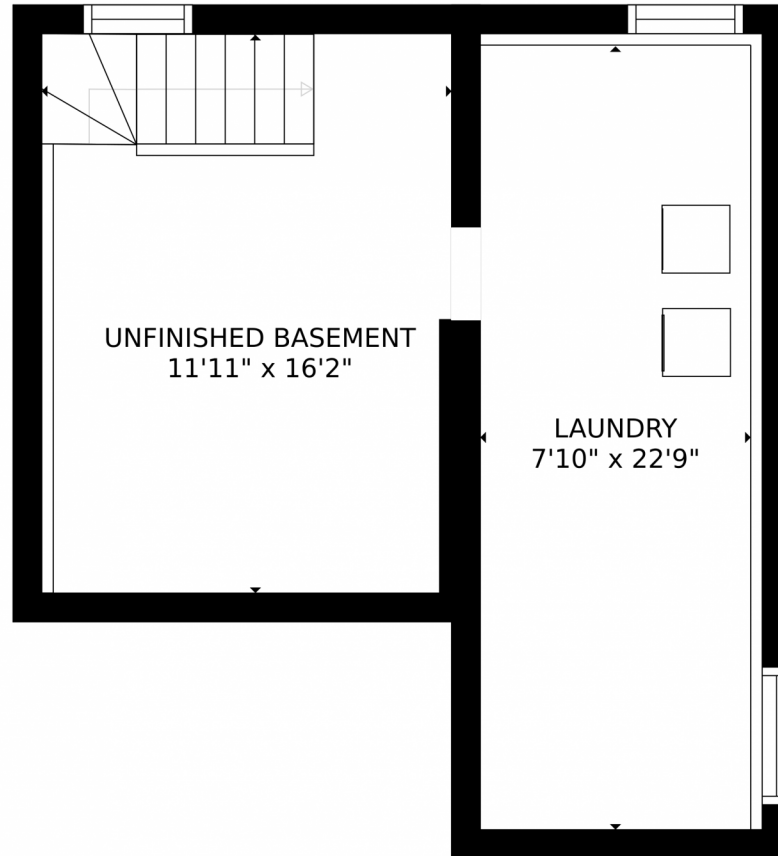

GROSS INTERNAL AREA
FLOOR 1: 203 sq. ft, FLOOR 2: 1001 sq. ft
EXCLUDED AREAS: , UNFINISHED BASEMENT: 193 sq. ft
TOTAL: 1204 sq. ft
MEASUREMENTS CALCULATED BY V1Photos.COM ARE DEEMED HIGHLY RELIABLE BUT NOT GUARANTEED.

Disclaimer: Sizes and Dimensions are Approximate, Actual May Vary.

Taylor Haas
303-665-7368
taylorh@coloradorpm.com
<https://www.coloradorpm.com/available-rental-properties-denver>

GROSS INTERNAL AREA
FLOOR 1: 203 sq. ft, FLOOR 2: 1001 sq. ft
EXCLUDED AREAS: , UNFINISHED BASEMENT: 193 sq. ft
TOTAL: 1204 sq. ft
MEASUREMENTS CALCULATED BY V1Photos.com ARE DEEMED HIGHLY RELIABLE BUT NOT GUARANTEED.

GROSS INTERNAL AREA
FLOOR 1: 203 sq. ft, FLOOR 2: 1001 sq. ft
EXCLUDED AREAS: UNFINISHED BASEMENT: 193 sq. ft
TOTAL: 1204 sq. ft
MEASUREMENTS CALCULATED BY V1Photos.COM ARE DEEMED HIGHLY RELIABLE BUT NOT GUARANTEED.