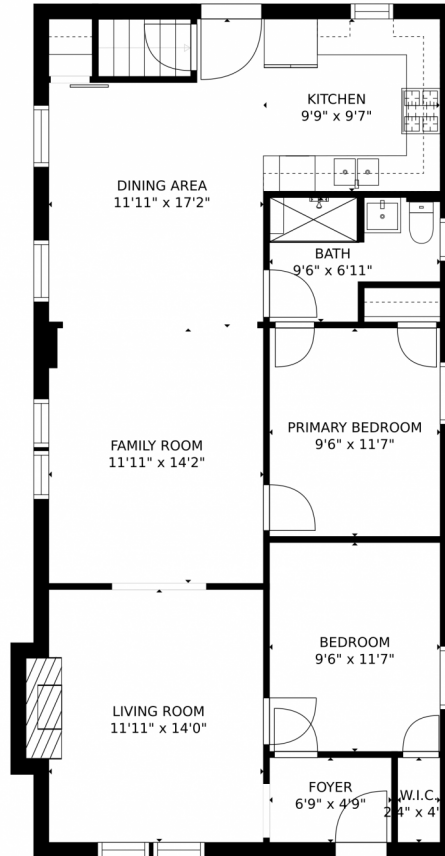

 Single Family

 1081 SQFT

 2 Beds

 1 Baths

Taylor Haas
303-665-7368
taylorh@coloradorpm.com
<https://www.coloradorpm.com/available-rental-properties-denv>

2511 Franklin Street, Denver, CO 80205 – Main Level

GROSS INTERNAL AREA
FLOOR 1: 203 sq. ft, FLOOR 2: 1001 sq. ft
EXCLUDED AREAS: , UNFINISHED BASEMENT: 193 sq. ft
TOTAL: 1204 sq. ft
MEASUREMENTS CALCULATED BY V1Photos.COM ARE DEEMED HIGHLY RELIABLE BUT NOT GUARANTEED.

Disclaimer: Sizes and Dimensions are Approximate, Actual May Vary.

Taylor Haas
303-665-7368
taylorh@coloradorpm.com
<https://www.coloradorpm.com/available-rental-properties-denver>

GROSS INTERNAL AREA
FLOOR 1: 203 sq. ft, FLOOR 2: 1001 sq. ft
EXCLUDED AREAS: , UNFINISHED BASEMENT: 193 sq. ft
TOTAL: 1204 sq. ft
MEASUREMENTS CALCULATED BY V1Photos.com ARE DEEMED HIGHLY RELIABLE BUT NOT GUARANTEED.

GROSS INTERNAL AREA
FLOOR 1: 203 sq. ft, FLOOR 2: 1001 sq. ft
EXCLUDED AREAS: UNFINISHED BASEMENT: 193 sq. ft
TOTAL: 1204 sq. ft
MEASUREMENTS CALCULATED BY V1Photos.COM ARE DEEMED HIGHLY RELIABLE BUT NOT GUARANTEED.