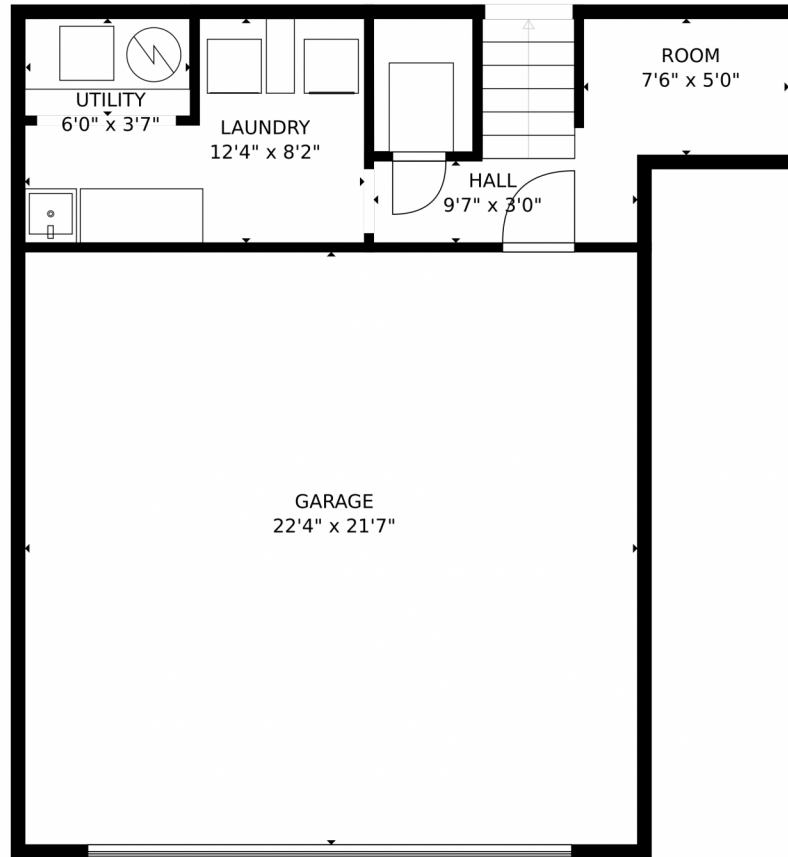

# 7041 East Girard Avenue, Denver, CO 80224 – Main Level

GROSS INTERNAL AREA  
FLOOR 1: 210 sq. ft. FLOOR 2: 659 sq. ft.  
FLOOR 3: 681 sq. ft. EXCLUDED AREAS:  
GARAGE: 482 sq. ft. PATIO: 177 sq. ft.  
PORCH: 37 sq. ft.  
TOTAL: 1550 sq. ft.

MEASUREMENTS CALCULATED BY V1Photos.com ARE DEEMED HIGHLY RELIABLE BUT NOT GUARANTEED.

Disclaimer: Sizes and Dimensions are Approximate, Actual May Vary.

**Jessica Whitney**  
720-222-1178  
jessica@jessicajwhitney.com

7041 East Girard Avenue, Denver, CO 80224 – Second Level

GROSS INTERNAL AREA  
FLOOR 1: 210 sq. ft. FLOOR 2: 659 sq. ft.  
FLOOR 3: 681 sq. ft. EXCLUDED AREAS:  
GARAGE: 482 sq. ft. PATIO: 177 sq. ft.  
PORCH: 37 sq. ft.  
TOTAL: 1550 sq. ft.  
MEASUREMENTS CALCULATED BY V1Photos.com ARE DEEMED HIGHLY RELIABLE BUT NOT GUARANTEED.

Disclaimer: Sizes and Dimensions are Approximate, Actual May Vary.

**Jessica Whitney**  
720-222-1178  
jessica@jessicajwhitney.com

7041 East Girard Avenue, Denver, CO 80224 — Lower Level

GROSS INTERNAL AREA  
FLOOR 1: 210 sq. ft. FLOOR 2: 659 sq. ft.  
FLOOR 3: 681 sq. ft. EXCLUDED AREAS:  
GARAGE: 482 sq. ft. PATIO: 177 sq. ft.  
PORCH: 37 sq. ft.  
TOTAL: 1550 sq. ft.  
MEASUREMENTS CALCULATED BY V1Photos.com ARE DEEMED HIGHLY RELIABLE BUT NOT GUARANTEED.