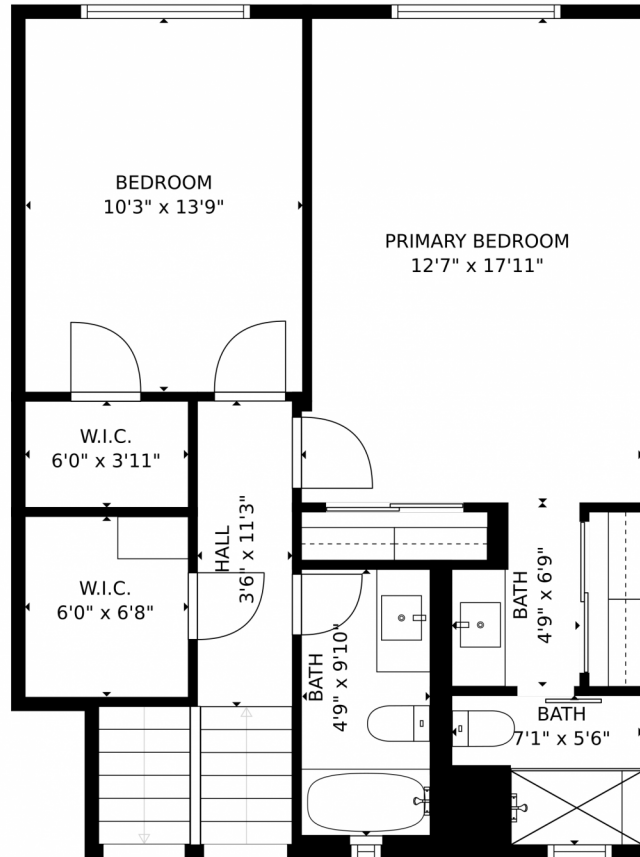

# 7041 East Girard Avenue, Denver, CO 80224 – Main Level

GROSS INTERNAL AREA  
FLOOR 1: 210 sq. ft. FLOOR 2: 659 sq. ft.  
FLOOR 3: 681 sq. ft. EXCLUDED AREAS:  
GARAGE: 482 sq. ft. PATIO: 177 sq. ft.  
PORCH: 37 sq. ft.  
TOTAL: 1550 sq. ft.

MEASUREMENTS CALCULATED BY V1Photos.com ARE DEEMED HIGHLY RELIABLE BUT NOT GUARANTEED.

Disclaimer: Sizes and Dimensions are Approximate, Actual May Vary.

**Jessica Whitney**  
720-222-1178  
jessica@jessicajwhitney.com

7041 East Girard Avenue, Denver, CO 80224 – Second Level

GROSS INTERNAL AREA  
FLOOR 1: 210 sq. ft. FLOOR 2: 659 sq. ft.  
FLOOR 3: 681 sq. ft. EXCLUDED AREAS:  
GARAGE: 482 sq. ft. PATIO: 177 sq. ft.  
PORCH: 37 sq. ft.  
TOTAL: 1550 sq. ft.  
MEASUREMENTS CALCULATED BY V1Photos.com ARE DEEMED HIGHLY RELIABLE BUT NOT GUARANTEED.

Disclaimer: Sizes and Dimensions are Approximate, Actual May Vary.

**Jessica Whitney**  
720-222-1178  
jessica@jessicajwhitney.com

7041 East Girard Avenue, Denver, CO 80224 — Lower Level

GROSS INTERNAL AREA  
FLOOR 1: 210 sq. ft. FLOOR 2: 659 sq. ft.  
FLOOR 3: 681 sq. ft. EXCLUDED AREAS:  
GARAGE: 482 sq. ft. PATIO: 177 sq. ft.  
PORCH: 37 sq. ft.  
TOTAL: 1550 sq. ft.  
MEASUREMENTS CALCULATED BY V1Photos.com ARE DEEMED HIGHLY RELIABLE BUT NOT GUARANTEED.