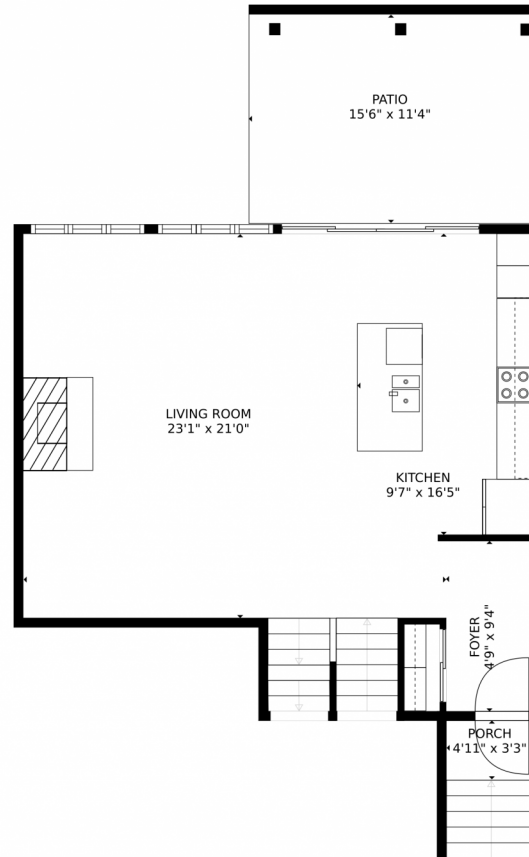

7041 East Girard Avenue, Denver, CO 80224 – Main Level

GROSS INTERNAL AREA
FLOOR 1: 210 sq. ft. FLOOR 2: 659 sq. ft.
FLOOR 3: 681 sq. ft. EXCLUDED AREAS:
GARAGE: 482 sq. ft. PATIO: 177 sq. ft.
PORCH: 37 sq. ft.
TOTAL: 1550 sq. ft.

Disclaimer: Sizes and Dimensions are Approximate, Actual May Vary.

Jessica Whitney
720-222-1178
jessica@jessicajwhitney.com