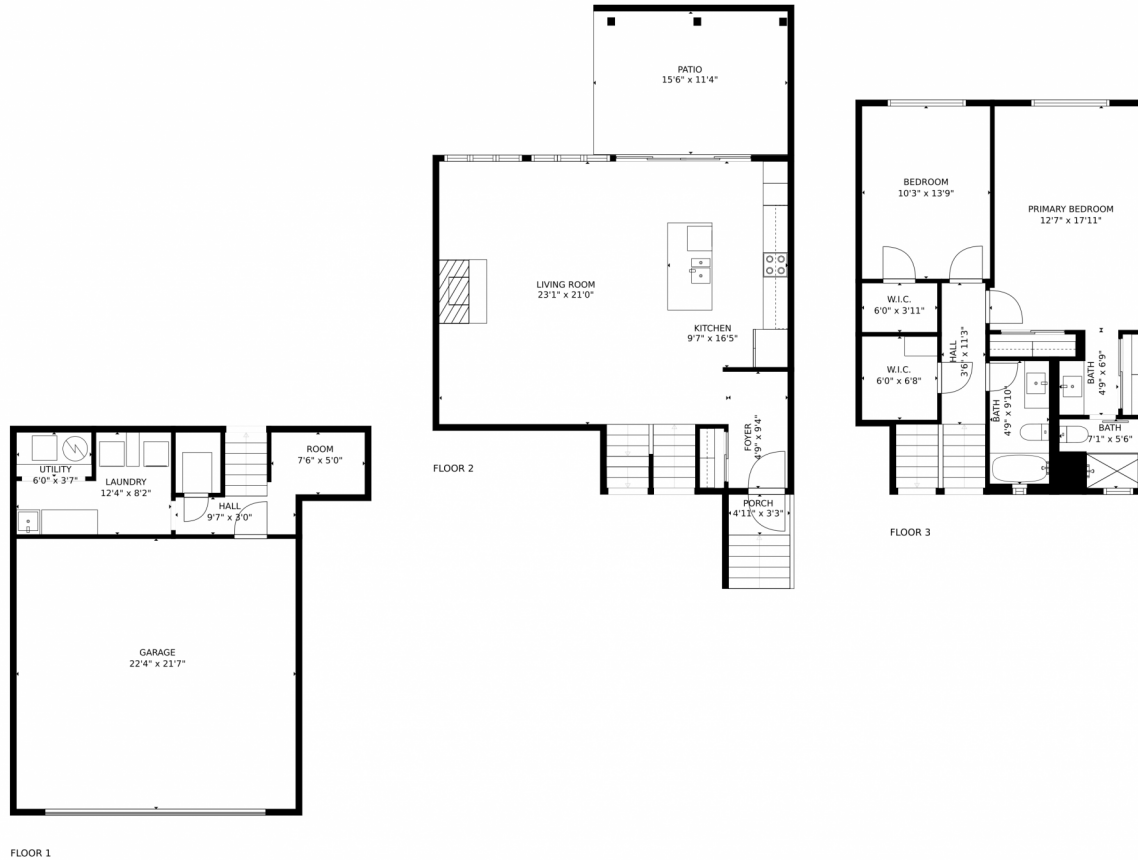

7041 East Girard Avenue, Denver, CO 80224 – All Levels

FLOOR 1

FLOOR 2

FLOOR 3

GROSS INTERNAL AREA
FLOOR 1: 210 sq. ft. FLOOR 2: 659 sq. ft.
FLOOR 3: 681 sq. ft. EXCLUDED AREAS:
GARAGE: 482 sq. ft. PATIO: 177 sq. ft.
PORCH: 37 sq. ft.
TOTAL: 1550 sq. ft.

Disclaimer: Sizes and Dimensions are Approximate, Actual May Vary.

Jessica Whitney
720-222-1178
jessica@jessicajwhitney.com