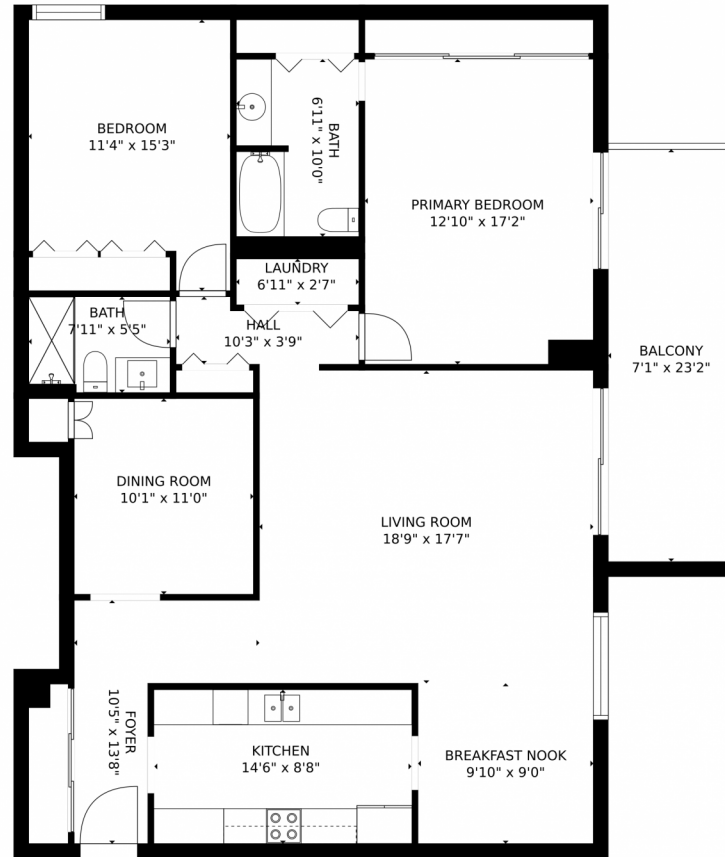

 Single Family

 1607 SQFT

 2 Beds

 1 Baths

**Taylor Haas**  
303-665-7368  
taylorh@coloradorpm.com  
<https://www.coloradorpm.com/available-rental-properties-denv>

7877 E Mississippi Avenue, Unit 608, Denver, CO 80247 – Main Level

GROSS INTERNAL AREA  
FLOOR 1: 1437 sq. ft. EXCLUDED AREAS:  
BALCONY: 165 sq. ft  
TOTAL: 1437 sq. ft  
MEASUREMENTS CALCULATED BY V1Photos.COM ARE DEEMED HIGHLY RELIABLE BUT NOT GUARANTEED.

Disclaimer: Sizes and Dimensions are Approximate, Actual May Vary.