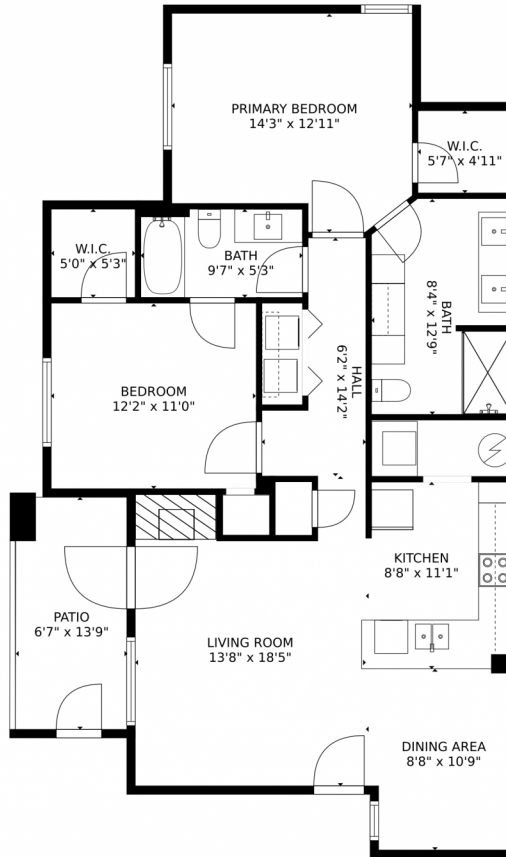

8481 West Union Avenue, Littleton, CO 80123 – Floorplan

GROSS INTERNAL AREA
FLOOR 1: 1078 sq. ft. EXCLUDED AREAS:
PATIO: 92 sq. ft
TOTAL: 1078 sq. ft

Disclaimer: Sizes and Dimensions are Approximate, Actual May Vary.

Taylor Haas

303-665-7368

taylorh@coloradorpm.com

<https://www.coloradorpm.com/available-rental-properties-denver>

Scan code
for more
property
details