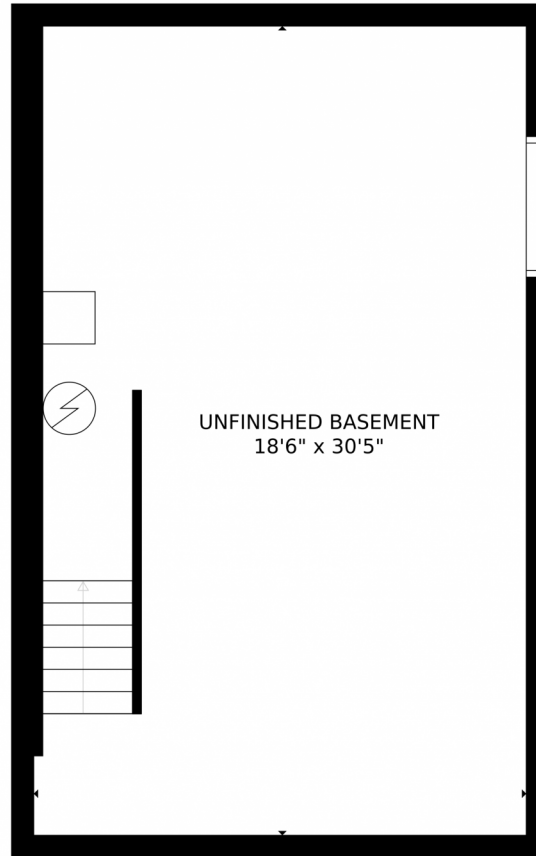

GROSS INTERNAL AREA
FLOOR 1: 4 sq. ft, FLOOR 2: 861 sq. ft
FLOOR 3: 1056 sq. ft, EXCLUDED AREAS:
UNFINISHED BASEMENT: 564 sq. ft, GARAGE: 870 sq. ft
PATIO: 576 sq. ft, PORCH: 77 sq. ft
TOTAL: 1921 sq. ft

Disclaimer: Sizes and Dimensions are Approximate, Actual May Vary.

Jody Sheahan
303-229-0577
jodysheahan@comcast.net