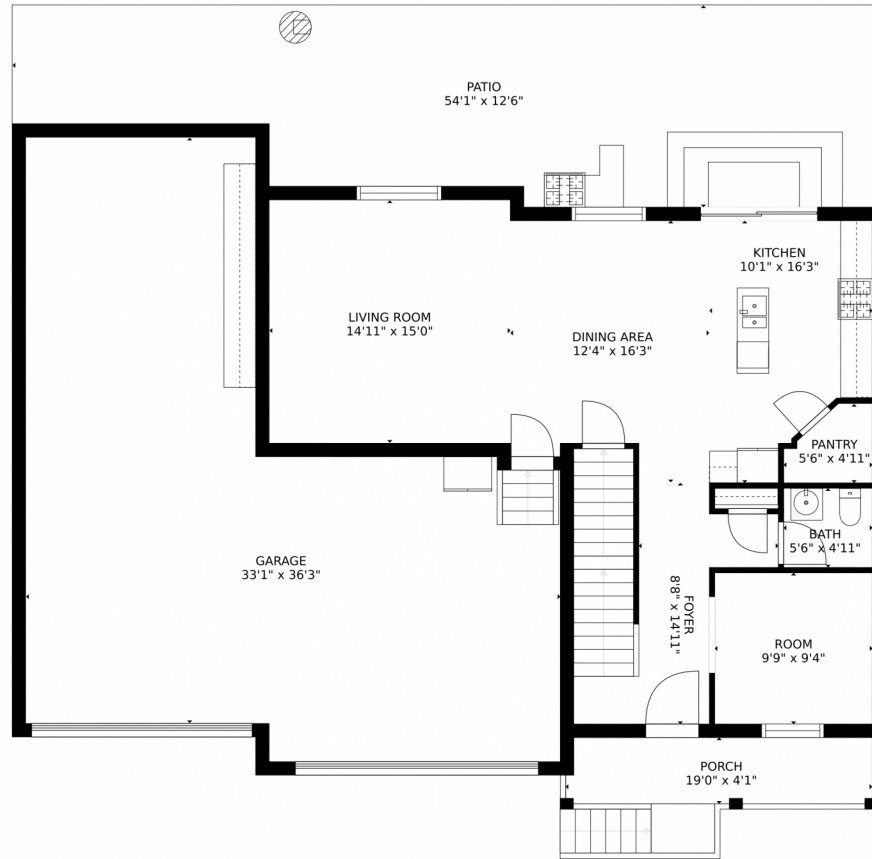

GROSS INTERNAL AREA
FLOOR 1: 4 sq. ft, FLOOR 2: 861 sq. ft
FLOOR 3: 1056 sq. ft, EXCLUDED AREAS:
UNFINISHED BASEMENT: 564 sq. ft, GARAGE: 870 sq. ft
PATIO: 576 sq. ft, PORCH: 77 sq. ft
TOTAL: 1921 sq. ft

MEASUREMENTS CALCULATED BY V1Photos.com ARE DEEMED HIGHLY RELIABLE BUT NOT GUARANTEED.

Disclaimer: Sizes and Dimensions are Approximate, Actual May Vary.

Jody Sheahan
303-229-0577
jodysheahan@comcast.net

5155 Trails Edge Lane, Castle Rock, CO 80104 – Main Level

GROSS INTERNAL AREA
FLOOR 1: 4 sq. ft., FLOOR 2: 861 sq. ft.
FLOOR 3: 1056 sq. ft., EXCLUDED AREAS:
UNFINISHED BASEMENT: 564 sq. ft., GARAGE: 870 sq. ft.
PATIO: 576 sq. ft., PORCH: 77 sq. ft.
TOTAL: 1921 sq. ft.
MEASUREMENTS CALCULATED BY V1Photos.com ARE DEEMED HIGHLY RELIABLE BUT NOT GUARANTEED.

GROSS INTERNAL AREA
FLOOR 1: 4 sq. ft., FLOOR 2: 861 sq. ft.
FLOOR 3: 1056 sq. ft., EXCLUDED AREAS:
UNFINISHED BASEMENT: 564 sq. ft., GARAGE: 870 sq. ft.
PATIO: 576 sq. ft., PORCH: 77 sq. ft.
TOTAL: 1921 sq. ft.
MEASUREMENTS CALCULATED BY V1Photos.COM ARE DEEMED HIGHLY RELIABLE BUT NOT GUARANTEED.