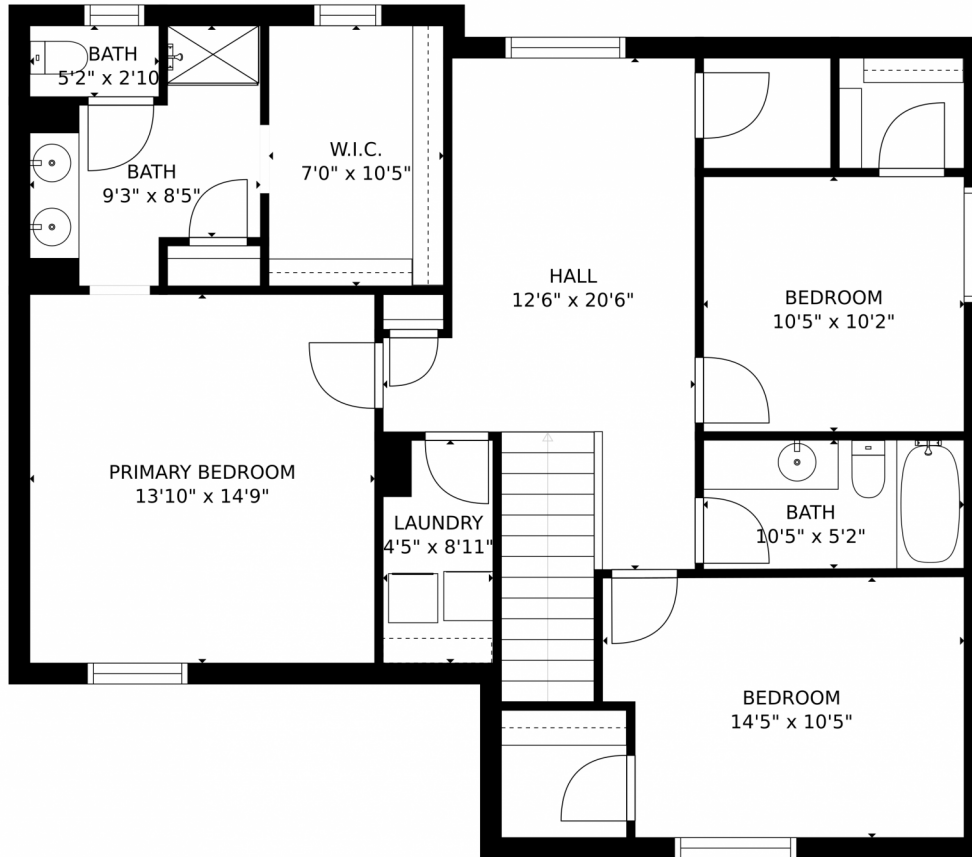

5155 Trails Edge Lane, Castle Rock, CO 80104 – Main Level

GROSS INTERNAL AREA
FLOOR 1: 4 sq. ft., FLOOR 2: 861 sq. ft.
FLOOR 3: 1056 sq. ft., EXCLUDED AREAS:
UNFINISHED BASEMENT: 564 sq. ft., GARAGE: 870 sq. ft.
PATIO: 576 sq. ft., PORCH: 77 sq. ft.
TOTAL: 1921 sq. ft.
MEASUREMENTS CALCULATED BY V1Photos.com ARE DEEMED HIGHLY RELIABLE BUT NOT GUARANTEED.

GROSS INTERNAL AREA
FLOOR 1: 4 sq. ft., FLOOR 2: 861 sq. ft.
FLOOR 3: 1056 sq. ft., EXCLUDED AREAS:
UNFINISHED BASEMENT: 564 sq. ft., GARAGE: 870 sq. ft.
PATIO: 576 sq. ft., PORCH: 77 sq. ft.
TOTAL: 1921 sq. ft.
MEASUREMENTS CALCULATED BY V1Photos.COM ARE DEEMED HIGHLY RELIABLE BUT NOT GUARANTEED.